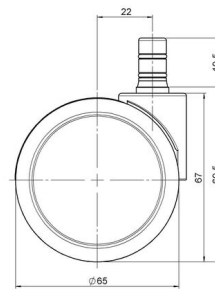

## Technical Details

Product Type	Chair caster
Wheel diameter	65mm
Load capacity	65kg
Overall height with fixing	69,5mm
<b>Wheel:</b>	
Wheel type	Hard wheel
Wheel color	RAL 9005 Jet black
<b>Housing:</b>	
Housing form	unhooded, with neck diameter
Neck diameter	27mm
Housing material	High quality nylon
Housing color	RAL 9005 Jet black
Mobility concept	Unloaded braked, Standard
Fixing	No-Noise™ Stem, 11x19,5mm Push fit stem with double circlips, 11,4mm
Description	DDKG 66 - 3X2NN

### No-Noise™ Stem:

- 11x19,5mm with 11,4mm circlip
- 11x19,5mm with 110,6mm circlip

### Push fit stems:

- 10x22mm with 10,3mm circlip
- 10x22mm with 10,5mm circlip
- 11x19,5mm with 11,4mm circlip
- 11x19,5mm with 11,8mm circlip
- 11x22mm with 11,4mm circlip
- 11x22mm with 11,6mm circlip
- 11x22mm with 11,8mm circlip

### Square plates:

- 38x38mm
- 55x55mm
- 60x60mm