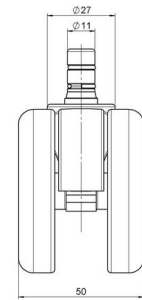

## Technical Details

Product Type	Chair caster
Wheel diameter	65mm
Load capacity	65kg
Overall height with fixing	69,5mm
<b>Wheel:</b>	
Wheel type	Hard wheel
Wheel color	RAL 9005 Jet black
<b>Housing:</b>	
Housing form	unhooded, with neck diameter
Neck diameter	27mm
Housing material	High quality nylon
Housing color	RAL 9005 Jet black
Mobility concept	Unloaded braked, Standard
Fixing	No-Noise™ Stem, 11x19,5mm Push fit stem with double circlips, 11,4mm
Description	DDKG 66 - 3X2NN

### No-Noise™ Stem:

- 11x19,5mm with 11,4mm circlip
- 11x19,5mm with 110,6mm circlip

### Threaded stems:

- M8x15mm
- M8x20mm
- M8x25mm
- M10x15mm
- M10x20mm
- M10x25mm
- M10x30mm
- M10x40mm
- M12x20mm

### Square plates:

- 38x38mm
- 55x55mm
- 60x60mm