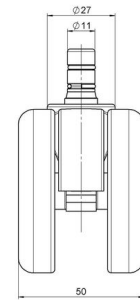

## Technical Details

Product Type	Chair caster
Wheel diameter	65mm
Load capacity	65kg
Overall height with fixing	69,5mm
<b>Wheel:</b>	
Wheel type	Hard wheel
Wheel color	RAL 9005 Jet black
<b>Housing:</b>	
Housing form	unhooded, with neck diameter
Neck diameter	27mm
Housing material	High quality nylon
Housing color	RAL 9005 Jet black
Mobility concept	Unloaded braked, Standard
Fixing	No-Noise™ Stem, 11x19,5mm Push fit stem with double circlips, 11,4mm
Description	DDKG 66 - 3X2NN

### No-Noise™ Stem:

- 11x19,5mm with 11,4mm circlip
- 11x19,5mm with 110,6mm circlip

### Threaded stems:

- M8x15mm
- M8x20mm
- M8x25mm
- M10x15mm
- M10x20mm
- M10x25mm
- M10x30mm
- M10x40mm
- M12x20mm

### Square plates:

- 38x38mm
- 55x55mm
- 60x60mm