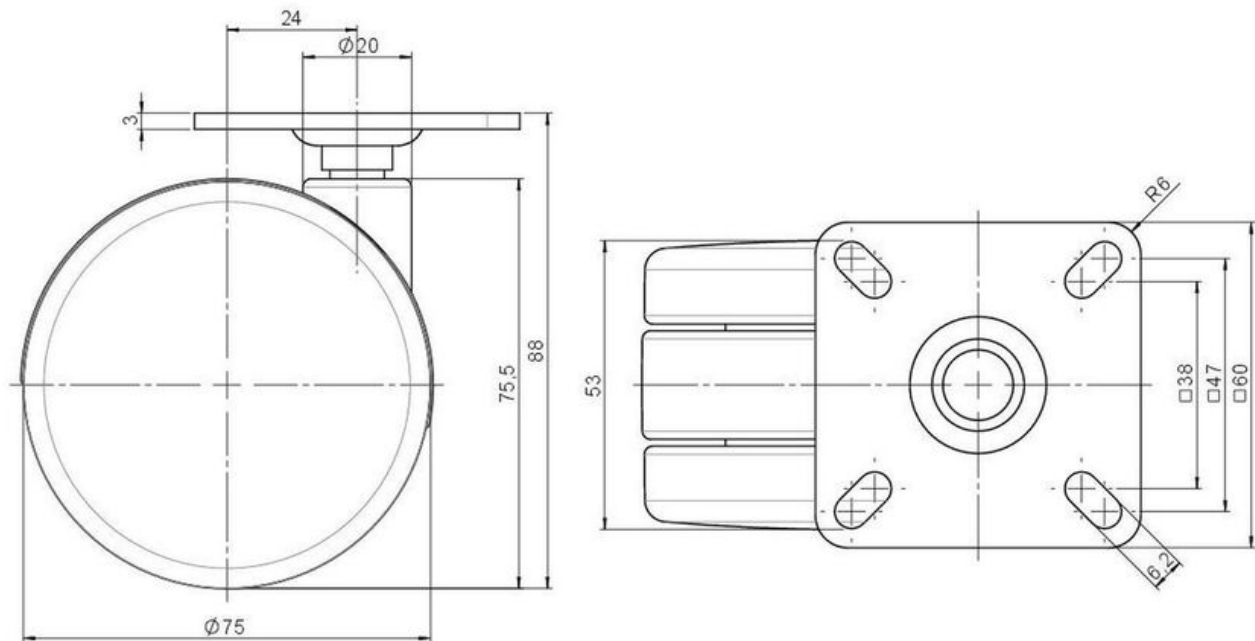

Standard D071

As of: July 07, 2026

Description	Model	Carton Quantity
DUKG 71 - 2 X 1	D071	150 pcs per Carton

Technical Details

Product Type	Chair caster
Wheel diameter	65mm
Load capacity	65kg
Overall height with fixing	88mm
Wheel:	
Wheel type	Soft wheel
Wheel core / tread color	RAL 7021 Black grey / RAL 7022 Umbra grey
Housing:	
Housing form	unhooded, with neck diameter
Neck diameter	23mm
Housing material	High quality nylon
Housing color	RAL 7021 Black grey
Mobility concept	Unloaded braked, Standard
Fixing	60x60mm Plate
Description	DUKG 71 - 2 X 1

Fixings

Compatible with the following available fixings:

No-Noise™ Stem:

- 11x19,5mm with 11,4mm circlip
- 11x19,5mm with 110,6mm circlip

Push fit stems:

- 10x22mm with 10,3mm circlip
- 10x22mm with 10,5mm circlip
- 11x19,5mm with 11,4mm circlip
- 11x19,5mm with 11,8mm circlip
- 11x22mm with 11,4mm circlip
- 11x22mm with 11,6mm circlip
- 11x22mm with 11,8mm circlip

Threaded stems:

- M8x15mm
- M8x20mm
- M8x25mm
- M10x15mm
- M10x20mm
- M10x25mm
- M10x30mm
- M10x40mm
- M12x20mm

Square plates:

- 38x38mm
- 55x55mm
- 60x60mm