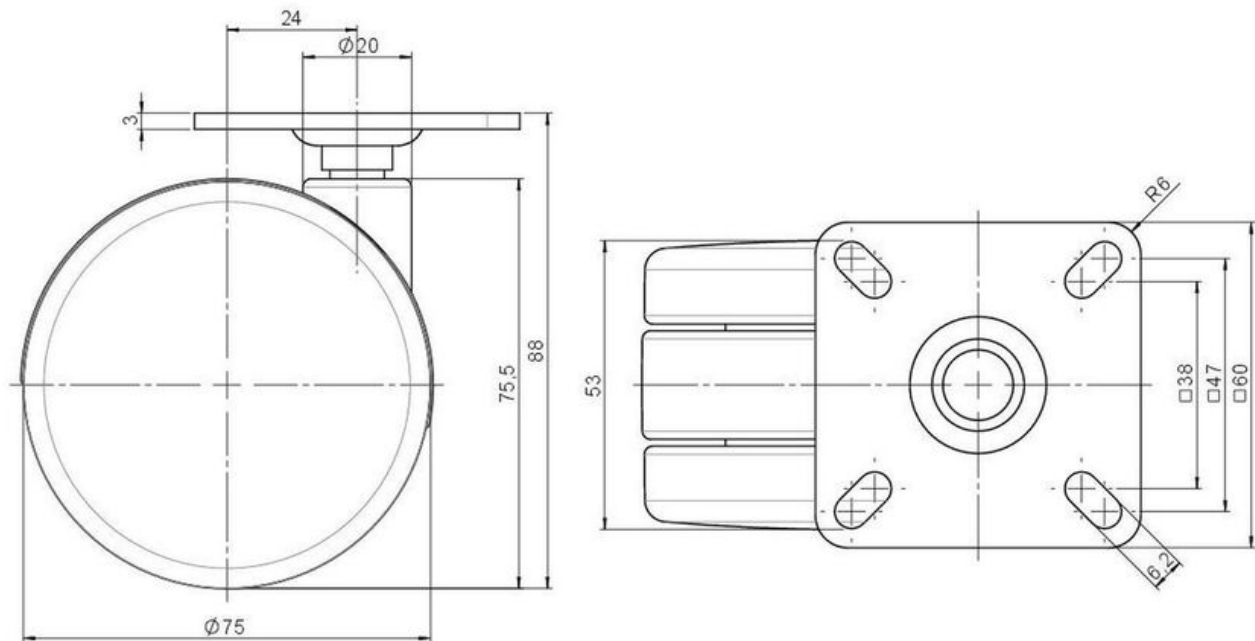

Standard D071

As of: July 07, 2026

Description	Model	Carton Quantity
DUKG 71 - 2 X 1	D071	150 pcs per Carton

Technical Details

Product Type	Chair caster
Wheel diameter	65mm
Load capacity	65kg
Overall height with fixing	88mm
Wheel:	
Wheel type	Soft wheel
Wheel core / tread color	RAL 7021 Black grey / RAL 7022 Umbra grey
Housing:	
Housing form	unhooded, with neck diameter
Neck diameter	23mm
Housing material	High quality nylon
Housing color	RAL 7021 Black grey
Mobility concept	Unloaded braked, Standard
Fixing	60x60mm Plate
Description	DUKG 71 - 2 X 1