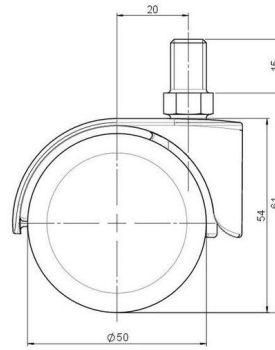

Standard D483

As of: April 04, 2026

Description	Model	Carton Quantity
DZBG483 -44 X10	D483	100 pcs per Carton

Technical Details

Product Type	Chair caster
Wheel diameter	50mm
Load capacity	50kg
Overall height with fixing	61mm
Wheel:	
Wheel type	Hard wheel
Wheel color	RAL 9005 Jet black
Housing:	
Housing form	hooded, without neck
Neck diameter	Universal neck
Housing material	Zinc die-cast
Housing color	Matte chrome
Mobility concept	Unloaded braked, Standard
Fixing	M10x15mm Threaded stem
Description	DZBG483 -44 X10

Fixings

Compatible with the following available fixings:

No-Noise™ Stem:

- 11x19,5mm with 11,4mm circlip
- 11x19,5mm with 110,6mm circlip

Push fit stems:

- 10x22mm with 10,3mm circlip
- 10x22mm with 10,5mm circlip
- 11x19,5mm with 11,4mm circlip
- 11x19,5mm with 11,8mm circlip
- 11x22mm with 11,4mm circlip
- 11x22mm with 11,6mm circlip
- 11x22mm with 11,8mm circlip

Threaded stems:

- M8x15mm
- M8x20mm
- M8x25mm
- M10x15mm
- M10x20mm
- M10x25mm
- M10x30mm
- M10x40mm
- M12x20mm

Square plates:

- 38x38mm
- 55x55mm
- 60x60mm