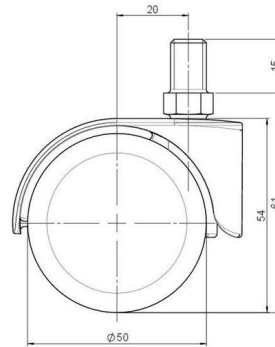

Standard D483

As of: May 23, 2026

Description	Model	Carton Quantity
DZBG483 -44 X10	D483	100 pcs per Carton

Technical Details

Product Type	Chair caster
Wheel diameter	50mm
Load capacity	50kg
Overall height with fixing	61mm
Wheel:	
Wheel type	Hard wheel
Wheel color	RAL 9005 Jet black
Housing:	
Housing form	hooded, without neck
Neck diameter	Universal neck
Housing material	Zinc die-cast
Housing color	Matte chrome
Mobility concept	Unloaded braked, Standard
Fixing	M10x15mm Threaded stem
Description	DZBG483 -44 X10

Fixings

Compatible with the following available fixings:

No-Noise™ Stem:

- 11x19,5mm with 11,4mm circlip
- 11x19,5mm with 110,6mm circlip

Push fit stems:

- 10x22mm with 10,3mm circlip
- 10x22mm with 10,5mm circlip
- 11x19,5mm with 11,4mm circlip
- 11x19,5mm with 11,8mm circlip
- 11x22mm with 11,4mm circlip
- 11x22mm with 11,6mm circlip
- 11x22mm with 11,8mm circlip

Threaded stems:

- M8x15mm
- M8x20mm
- M8x25mm
- M10x15mm
- M10x20mm
- M10x25mm
- M10x30mm
- M10x40mm
- M12x20mm

Square plates:

- 38x38mm
- 55x55mm
- 60x60mm