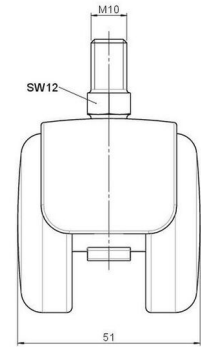

Standard D483

As of: May 23, 2026

Description	Model	Carton Quantity
DZBG483 -44 X10	D483	100 pcs per Carton

Technical Details

Product Type	Chair caster
Wheel diameter	50mm
Load capacity	50kg
Overall height with fixing	61mm
Wheel:	
Wheel type	Hard wheel
Wheel color	RAL 9005 Jet black
Housing:	
Housing form	hooded, without neck
Neck diameter	Universal neck
Housing material	Zinc die-cast
Housing color	Matte chrome
Mobility concept	Unloaded braked, Standard
Fixing	M10x15mm Threaded stem
Description	DZBG483 -44 X10

Fixings

Compatible with the following available fixings:

No-Noise™ Stem:

- 11x19,5mm with 11,4mm circlip
- 11x19,5mm with 110,6mm circlip

Push fit stems:

- 10x22mm with 10,3mm circlip
- 10x22mm with 10,5mm circlip
- 11x19,5mm with 11,4mm circlip
- 11x19,5mm with 11,8mm circlip
- 11x22mm with 11,4mm circlip
- 11x22mm with 11,6mm circlip
- 11x22mm with 11,8mm circlip

Threaded stems:

- M8x15mm
- M8x20mm
- M8x25mm
- M10x15mm
- M10x20mm
- M10x25mm
- M10x30mm
- M10x40mm
- M12x20mm

Square plates:

- 38x38mm
- 55x55mm
- 60x60mm