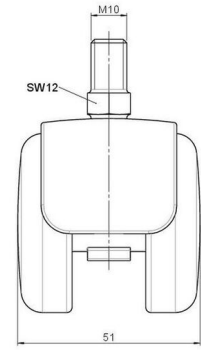

Standard D483

As of: April 04, 2026

Description	Model	Carton Quantity
DZBG483 -44 X10	D483	100 pcs per Carton

Technical Details

Product Type	Chair caster
Wheel diameter	50mm
Load capacity	50kg
Overall height with fixing	61mm
Wheel:	
Wheel type	Hard wheel
Wheel color	RAL 9005 Jet black
Housing:	
Housing form	hooded, without neck
Neck diameter	Universal neck
Housing material	Zinc die-cast
Housing color	Matte chrome
Mobility concept	Unloaded braked, Standard
Fixing	M10x15mm Threaded stem
Description	DZBG483 -44 X10

Fixings

Compatible with the following available fixings:

No-Noise™ Stem:

- 11x19,5mm with 11,4mm circlip
- 11x19,5mm with 110,6mm circlip

Push fit stems:

- 10x22mm with 10,3mm circlip
- 10x22mm with 10,5mm circlip
- 11x19,5mm with 11,4mm circlip
- 11x19,5mm with 11,8mm circlip
- 11x22mm with 11,4mm circlip
- 11x22mm with 11,6mm circlip
- 11x22mm with 11,8mm circlip

Threaded stems:

- M8x15mm
- M8x20mm
- M8x25mm
- M10x15mm
- M10x20mm
- M10x25mm
- M10x30mm
- M10x40mm
- M12x20mm

Square plates:

- 38x38mm
- 55x55mm
- 60x60mm