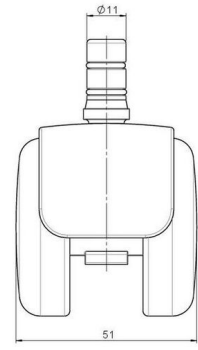

Standard D483

As of: July 07, 2026

Description	Model	Carton Quantity
DZBG483 -44X2NN	D483	100 pcs per Carton

Technical Details

Product Type	Chair caster
Wheel diameter	50mm
Load capacity	50kg
Overall height with fixing	58mm
Wheel:	
Wheel type	Hard wheel
Wheel color	RAL 9005 Jet black
Housing:	
Housing form	hooded, without neck
Neck diameter	Universal neck
Housing material	Zinc die-cast
Housing color	Shiny chrome
Mobility concept	Unloaded braked, Standard
Fixing	No-Noise™ Stem, 11x19,5mm Push fit stem with double circlips, 11,4mm
Description	DZBG483 -44X2NN

Fixings

Compatible with the following available fixings:

No-Noise™ Stem:

- 11x19,5mm with 11,4mm circlip
- 11x19,5mm with 110,6mm circlip

Push fit stems:

- 10x22mm with 10,3mm circlip
- 10x22mm with 10,5mm circlip
- 11x19,5mm with 11,4mm circlip
- 11x19,5mm with 11,8mm circlip
- 11x22mm with 11,4mm circlip
- 11x22mm with 11,6mm circlip
- 11x22mm with 11,8mm circlip

Threaded stems:

- M8x15mm
- M8x20mm
- M8x25mm
- M10x15mm
- M10x20mm
- M10x25mm
- M10x30mm
- M10x40mm
- M12x20mm

Square plates:

- 38x38mm
- 55x55mm
- 60x60mm