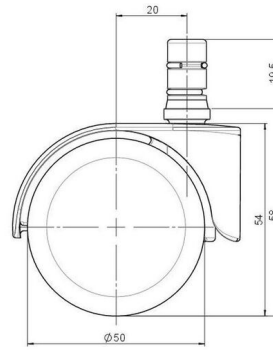

Standard D483

As of: July 07, 2026

Description	Model	Carton Quantity
DZBG483 -44X2NN	D483	100 pcs per Carton

Technical Details

Product Type	Chair caster
Wheel diameter	50mm
Load capacity	50kg
Overall height with fixing	58mm
Wheel:	
Wheel type	Hard wheel
Wheel color	RAL 9005 Jet black
Housing:	
Housing form	hooded, without neck
Neck diameter	Universal neck
Housing material	Zinc die-cast
Housing color	Shiny chrome
Mobility concept	Unloaded braked, Standard
Fixing	No-Noise™ Stem, 11x19,5mm Push fit stem with double circlips, 11,4mm
Description	DZBG483 -44X2NN

Fixings

Compatible with the following available fixings:

No-Noise™ Stem:

- 11x19,5mm with 11,4mm circlip
- 11x19,5mm with 110,6mm circlip

Push fit stems:

- 10x22mm with 10,3mm circlip
- 10x22mm with 10,5mm circlip
- 11x19,5mm with 11,4mm circlip
- 11x19,5mm with 11,8mm circlip
- 11x22mm with 11,4mm circlip
- 11x22mm with 11,6mm circlip
- 11x22mm with 11,8mm circlip

Threaded stems:

- M8x15mm
- M8x20mm
- M8x25mm
- M10x15mm
- M10x20mm
- M10x25mm
- M10x30mm
- M10x40mm
- M12x20mm

Square plates:

- 38x38mm
- 55x55mm
- 60x60mm