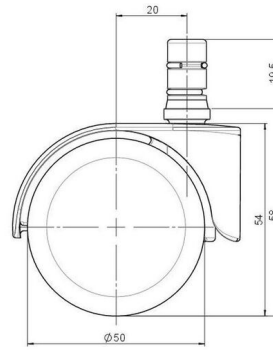

Standard D483

As of: May 23, 2026

Description	Model	Carton Quantity
DZBG483 -44X2NN	D483	100 pcs per Carton

Technical Details

Product Type	Chair caster
Wheel diameter	50mm
Load capacity	50kg
Overall height with fixing	58mm
Wheel:	
Wheel type	Hard wheel
Wheel color	RAL 9005 Jet black
Housing:	
Housing form	hooded, without neck
Neck diameter	Universal neck
Housing material	Zinc die-cast
Housing color	Shiny chrome
Mobility concept	Unloaded braked, Standard
Fixing	No-Noise™ Stem, 11x19,5mm Push fit stem with double circlips, 11,4mm
Description	DZBG483 -44X2NN

Fixings

Compatible with the following available fixings:

No-Noise™ Stem:

- 11x19,5mm with 11,4mm circlip
- 11x19,5mm with 110,6mm circlip

Push fit stems:

- 10x22mm with 10,3mm circlip
- 10x22mm with 10,5mm circlip
- 11x19,5mm with 11,4mm circlip
- 11x19,5mm with 11,8mm circlip
- 11x22mm with 11,4mm circlip
- 11x22mm with 11,6mm circlip
- 11x22mm with 11,8mm circlip

Threaded stems:

- M8x15mm
- M8x20mm
- M8x25mm
- M10x15mm
- M10x20mm
- M10x25mm
- M10x30mm
- M10x40mm
- M12x20mm

Square plates:

- 38x38mm
- 55x55mm
- 60x60mm