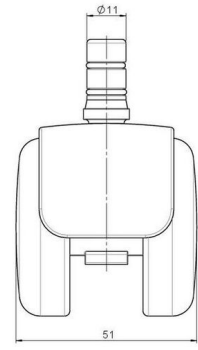

Standard D483

As of: May 23, 2026

Description	Model	Carton Quantity
DZBG483 -44X2NN	D483	100 pcs per Carton

Technical Details

Product Type	Chair caster
Wheel diameter	50mm
Load capacity	50kg
Overall height with fixing	58mm
Wheel:	
Wheel type	Hard wheel
Wheel color	RAL 9005 Jet black
Housing:	
Housing form	hooded, without neck
Neck diameter	Universal neck
Housing material	Zinc die-cast
Housing color	Shiny chrome
Mobility concept	Unloaded braked, Standard
Fixing	No-Noise™ Stem, 11x19,5mm Push fit stem with double circlips, 11,4mm
Description	DZBG483 -44X2NN

Fixings

Compatible with the following available fixings:

No-Noise™ Stem:

- 11x19,5mm with 11,4mm circlip
- 11x19,5mm with 110,6mm circlip

Push fit stems:

- 10x22mm with 10,3mm circlip
- 10x22mm with 10,5mm circlip
- 11x19,5mm with 11,4mm circlip
- 11x19,5mm with 11,8mm circlip
- 11x22mm with 11,4mm circlip
- 11x22mm with 11,6mm circlip
- 11x22mm with 11,8mm circlip

Threaded stems:

- M8x15mm
- M8x20mm
- M8x25mm
- M10x15mm
- M10x20mm
- M10x25mm
- M10x30mm
- M10x40mm
- M12x20mm

Square plates:

- 38x38mm
- 55x55mm
- 60x60mm