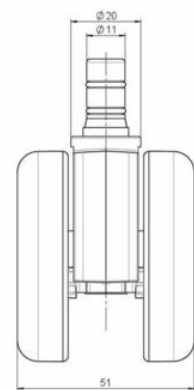

## Technical Details

Product Type	Chair caster
Wheel diameter	60mm
Load capacity	60kg
Overall height with fixing	67mm
<b>Wheel:</b>	
Wheel type	Hard wheel
Wheel color	RAL 9005 Jet black
<b>Housing:</b>	
Housing form	unhooded, with neck diameter
Neck diameter	20mm
Housing material	High quality nylon
Housing color	RAL 9005 Jet black
Mobility concept	Unloaded braked, rc®-System
Fixing	No-Noise™ Stem, 11x19,5mm Push fit stem with double circlips, 11,4mm
Description	DDKG560 -31X2NN

### No-Noise™ Stem:

- 11x19,5mm with 11,4mm circlip
- 11x19,5mm with 110,6mm circlip
- 11x19,5mm with 11,8mm circlip

### Push fit stems:

- 10x22mm with 10,3mm circlip
- 10x22mm with 10,5mm circlip
- 11x19,5mm with 11,4mm circlip
- 11x19,5mm with 11,8mm circlip
- 11x22mm with 11,4mm circlip
- 11x22mm with 11,6mm circlip
- 11x22mm with 11,8mm circlip

### Square plates:

- 38x38mm
- 55x55mm
- 60x60mm