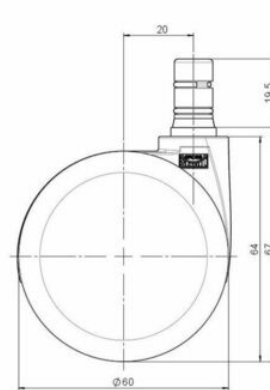

## Technical Details

Product Type	Chair caster
Wheel diameter	60mm
Load capacity	60kg
Overall height with fixing	67mm
<b>Wheel:</b>	
Wheel type	Hard wheel
Wheel color	RAL 9005 Jet black
<b>Housing:</b>	
Housing form	unhooded, with neck diameter
Neck diameter	20mm
Housing material	High quality nylon
Housing color	RAL 9005 Jet black
Mobility concept	Unloaded braked, rc®-System
Fixing	No-Noise™ Stem, 11x19,5mm Push fit stem with double circlips, 11,4mm
Description	DDKG560 -31X2NN

### No-Noise™ Stem:

- 11x19,5mm with 11,4mm circlip
- 11x19,5mm with 110,6mm circlip
- 11x19,5mm with 11,8mm circlip

### Push fit stems:

- 10x22mm with 10,3mm circlip
- 10x22mm with 10,5mm circlip
- 11x19,5mm with 11,4mm circlip
- 11x19,5mm with 11,8mm circlip
- 11x22mm with 11,4mm circlip
- 11x22mm with 11,6mm circlip
- 11x22mm with 11,8mm circlip

### Square plates:

- 38x38mm
- 55x55mm
- 60x60mm