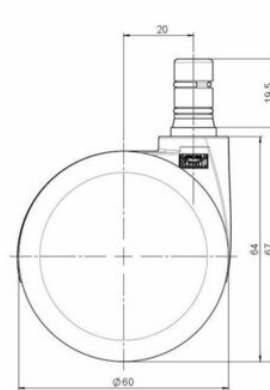

MOVE 60 classic

As of: September 26, 2022

Description	Model	Carton Quantity
MOVE 60 classic 20H	D560	200 pcs per Carton

Technical Details

Product Type	Chair caster
Wheel diameter	60mm
Load capacity	60kg
Overall height with fixing	67mm
Wheel:	
Wheel type	Hard wheel
Wheel color	RAL 9005 Jet black
Housing:	
Housing form	unhooded, with neck diameter
Neck diameter	20mm
Housing material	High quality nylon
Housing color	RAL 9005 Jet black
Mobility concept	Unloaded braked, rc®-System
Fixing	No-Noise™ Stem, 11x19,5mm Push fit stem with double circlips, 11,4mm
Description	DDKG560 -31X2NN

Fixings

Compatible with the following available fixings:

No-Noise™ Stem:

- 11x19,5mm with 11,4mm circlip
- 11x19,5mm with 110,6mm circlip
- 11x19,5mm with 11,8mm circlip

Push fit stems:

- 10x22mm with 10,3mm circlip
- 10x22mm with 10,5mm circlip
- 11x19,5mm with 11,4mm circlip
- 11x19,5mm with 11,8mm circlip
- 11x22mm with 11,4mm circlip
- 11x22mm with 11,6mm circlip
- 11x22mm with 11,8mm circlip

Threaded stems:

- M8x15
- M8x20
- M8x25
- M10x15
- M10x20
- M10x25
- M10x30
- M10x40
- M12x20

Square plates:

- 38x38mm
- 55x55mm
- 60x60mm