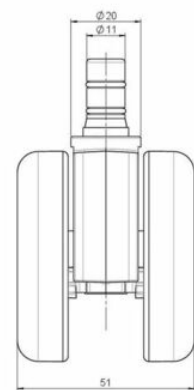

MOVE 60 classic

As of: September 26, 2022

Description	Model	Carton Quantity
MOVE 60 classic 20H	D560	200 pcs per Carton

Technical Details

Product Type	Chair caster
Wheel diameter	60mm
Load capacity	60kg
Overall height with fixing	67mm
Wheel:	
Wheel type	Hard wheel
Wheel color	RAL 9005 Jet black
Housing:	
Housing form	unhooded, with neck diameter
Neck diameter	20mm
Housing material	High quality nylon
Housing color	RAL 9005 Jet black
Mobility concept	Unloaded braked, rc®-System
Fixing	No-Noise™ Stem, 11x19,5mm Push fit stem with double circlips, 11,4mm
Description	DDKG560 -31X2NN

Fixings

Compatible with the following available fixings:

No-Noise™ Stem:

- 11x19,5mm with 11,4mm circlip
- 11x19,5mm with 110,6mm circlip
- 11x19,5mm with 11,8mm circlip

Push fit stems:

- 10x22mm with 10,3mm circlip
- 10x22mm with 10,5mm circlip
- 11x19,5mm with 11,4mm circlip
- 11x19,5mm with 11,8mm circlip
- 11x22mm with 11,4mm circlip
- 11x22mm with 11,6mm circlip
- 11x22mm with 11,8mm circlip

Threaded stems:

- M8x15
- M8x20
- M8x25
- M10x15
- M10x20
- M10x25
- M10x30
- M10x40
- M12x20

Square plates:

- 38x38mm
- 55x55mm
- 60x60mm