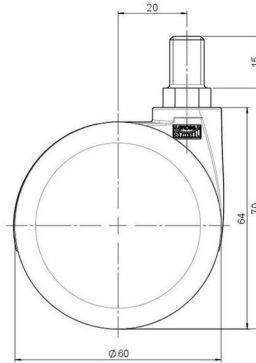

MOVE 60 classic

As of: June 21, 2026

Description	Model	Carton Quantity
MOVE 60 classic 20H	D560	200 pcs per Carton

Technical Details

Product Type	Chair caster
Wheel diameter	60mm
Load capacity	60kg
Overall height with fixing	70mm
Wheel:	
Wheel type	Hard wheel
Wheel color	Other
Housing:	
Housing form	unhooded, with neck diameter
Neck diameter	20mm
Housing material	High quality nylon
Housing color	RAL 9016 Traffic white
Mobility concept	Unloaded braked, rc®-System
Fixing	M10x15mm Threaded stem
Description	DDK 560 -31 X10

Fixings

Compatible with the following available fixings:

No-Noise™ Stem:

- 11x19,5mm with 11,4mm circlip
- 11x19,5mm with 110,6mm circlip

Push fit stems:

- 10x22mm with 10,3mm circlip
- 10x22mm with 10,5mm circlip
- 11x19,5mm with 11,4mm circlip
- 11x19,5mm with 11,8mm circlip
- 11x22mm with 11,4mm circlip
- 11x22mm with 11,6mm circlip
- 11x22mm with 11,8mm circlip

Threaded stems:

- M8x15mm
- M8x20mm
- M8x25mm
- M10x15mm
- M10x20mm
- M10x25mm
- M10x30mm
- M10x40mm
- M12x20mm

Square plates:

- 38x38mm
- 55x55mm
- 60x60mm