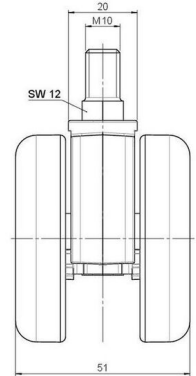

MOVE 60 classic

As of: June 21, 2026

Description	Model	Carton Quantity
MOVE 60 classic 20H	D560	200 pcs per Carton

Technical Details

Product Type	Chair caster
Wheel diameter	60mm
Load capacity	60kg
Overall height with fixing	70mm
Wheel:	
Wheel type	Hard wheel
Wheel color	Other
Housing:	
Housing form	unhooded, with neck diameter
Neck diameter	20mm
Housing material	High quality nylon
Housing color	RAL 9016 Traffic white
Mobility concept	Unloaded braked, rc®-System
Fixing	M10x15mm Threaded stem
Description	DDK 560 -31 X10

Fixings

Compatible with the following available fixings:

No-Noise™ Stem:

- 11x19,5mm with 11,4mm circlip
- 11x19,5mm with 110,6mm circlip

Push fit stems:

- 10x22mm with 10,3mm circlip
- 10x22mm with 10,5mm circlip
- 11x19,5mm with 11,4mm circlip
- 11x19,5mm with 11,8mm circlip
- 11x22mm with 11,4mm circlip
- 11x22mm with 11,6mm circlip
- 11x22mm with 11,8mm circlip

Threaded stems:

- M8x15mm
- M8x20mm
- M8x25mm
- M10x15mm
- M10x20mm
- M10x25mm
- M10x30mm
- M10x40mm
- M12x20mm

Square plates:

- 38x38mm
- 55x55mm
- 60x60mm