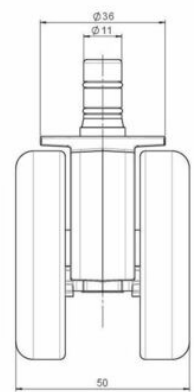

MOVE 60 classic

As of: December 01, 2022

Description	Model	Carton Quantity
MOVE 60 classic 36W	D560	200 pcs per Carton

Technical Details

Product Type	Chair caster
Wheel diameter	60mm
Load capacity	60kg
Overall height with fixing	66,5mm
Wheel:	
Wheel type	Soft wheel
Wheel core / tread color	RAL 8014 Sepia brown / RAL 9005 Jet black
Housing:	
Housing form	unhooded, with neck diameter
Neck diameter	36mm
Housing material	High quality nylon
Housing color	RAL 9010 Pure white
Mobility concept	Unloaded braked, rc®-System
Fixing	No-Noise™ Stem, 11x19,5mm Push fit stem with double circlips, 11,4mm
Description	DUKG560 - 2X2NN

Fixings

Compatible with the following available fixings:

No-Noise™ Stem:

- 11x19,5mm with 11,4mm circlip
- 11x19,5mm with 110,6mm circlip
- 11x19,5mm with 11,8mm circlip

Push fit stems:

- 10x22mm with 10,3mm circlip
- 10x22mm with 10,5mm circlip
- 11x19,5mm with 11,4mm circlip
- 11x19,5mm with 11,8mm circlip
- 11x22mm with 11,4mm circlip
- 11x22mm with 11,6mm circlip
- 11x22mm with 11,8mm circlip

Threaded stems:

- M8x15mm
- M8x20mm
- M8x25mm
- M10x15mm
- M10x20mm
- M10x25mm
- M10x30mm
- M10x40mm
- M12x20mm

Square plates:

- 38x38mm
- 55x55mm
- 60x60mm