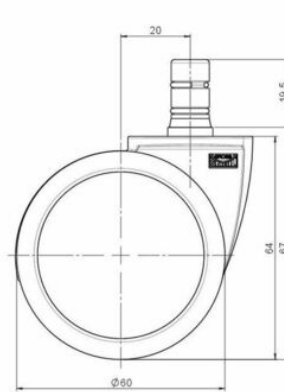

MOVE 60 classic

As of: December 01, 2022

Description	Model	Carton Quantity
MOVE 60 classic 36W	D560	200 pcs per Carton

Technical Details

Product Type	Chair caster
Wheel diameter	60mm
Load capacity	60kg
Overall height with fixing	66,5mm
Wheel:	
Wheel type	Soft wheel
Wheel core / tread color	RAL 8014 Sepia brown / RAL 9005 Jet black
Housing:	
Housing form	unhooded, with neck diameter
Neck diameter	36mm
Housing material	High quality nylon
Housing color	RAL 9010 Pure white
Mobility concept	Unloaded braked, rc®-System
Fixing	No-Noise™ Stem, 11x19,5mm Push fit stem with double circlips, 11,4mm
Description	DUKG560 - 2X2NN

Fixings

Compatible with the following available fixings:

No-Noise™ Stem:

- 11x19,5mm with 11,4mm circlip
- 11x19,5mm with 110,6mm circlip
- 11x19,5mm with 11,8mm circlip

Push fit stems:

- 10x22mm with 10,3mm circlip
- 10x22mm with 10,5mm circlip
- 11x19,5mm with 11,4mm circlip
- 11x19,5mm with 11,8mm circlip
- 11x22mm with 11,4mm circlip
- 11x22mm with 11,6mm circlip
- 11x22mm with 11,8mm circlip

Threaded stems:

- M8x15mm
- M8x20mm
- M8x25mm
- M10x15mm
- M10x20mm
- M10x25mm
- M10x30mm
- M10x40mm
- M12x20mm

Square plates:

- 38x38mm
- 55x55mm
- 60x60mm