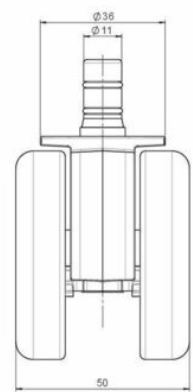

MOVE 60 classic

As of: December 01, 2022

Description	Model	Carton Quantity
MOVE 60 classic 36W	D560	200 pcs per Carton

Technical Details

Product Type	Chair caster
Wheel diameter	60mm
Load capacity	60kg
Overall height with fixing	66,5mm
Wheel:	
Wheel type	Soft wheel
Wheel core / tread color	RAL 8014 Sepia brown / RAL 9005 Jet black
Housing:	
Housing form	unhooded, with neck diameter
Neck diameter	36mm
Housing material	High quality nylon
Housing color	RAL 9010 Pure white
Mobility concept	Unloaded braked, rc®-System
Fixing	No-Noise™ Stem, 11x19,5mm Push fit stem with double circlips, 11,4mm
Description	DUKG560 - 2X2NN

Fixings

Compatible with the following available fixings:

No-Noise™ Stem:

- 11x19,5mm with 11,4mm circlip
- 11x19,5mm with 110,6mm circlip
- 11x19,5mm with 11,8mm circlip

Push fit stems:

- 10x22mm with 10,3mm circlip
- 10x22mm with 10,5mm circlip
- 11x19,5mm with 11,4mm circlip
- 11x19,5mm with 11,8mm circlip
- 11x22mm with 11,4mm circlip
- 11x22mm with 11,6mm circlip
- 11x22mm with 11,8mm circlip

Threaded stems:

- M8x15mm
- M8x20mm
- M8x25mm
- M10x15mm
- M10x20mm
- M10x25mm
- M10x30mm
- M10x40mm
- M12x20mm

Square plates:

- 38x38mm
- 55x55mm
- 60x60mm