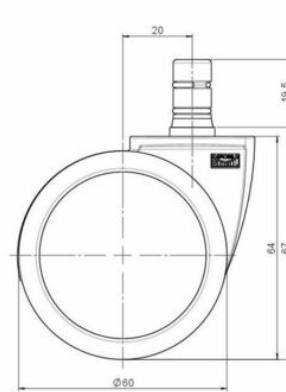

MOVE 60 classic

As of: December 01, 2022

Description	Model	Carton Quantity
MOVE 60 classic 36W	D560	200 pcs per Carton

Technical Details

Product Type	Chair caster
Wheel diameter	60mm
Load capacity	60kg
Overall height with fixing	66,5mm
Wheel:	
Wheel type	Soft wheel
Wheel core / tread color	RAL 8014 Sepia brown / RAL 9005 Jet black
Housing:	
Housing form	unhooded, with neck diameter
Neck diameter	36mm
Housing material	High quality nylon
Housing color	RAL 9010 Pure white
Mobility concept	Unloaded braked, rc®-System
Fixing	No-Noise™ Stem, 11x19,5mm Push fit stem with double circlips, 11,4mm
Description	DUKG560 - 2X2NN

Fixings

Compatible with the following available fixings:

No-Noise™ Stem:

- 11x19,5mm with 11,4mm circlip
- 11x19,5mm with 110,6mm circlip
- 11x19,5mm with 11,8mm circlip

Push fit stems:

- 10x22mm with 10,3mm circlip
- 10x22mm with 10,5mm circlip
- 11x19,5mm with 11,4mm circlip
- 11x19,5mm with 11,8mm circlip
- 11x22mm with 11,4mm circlip
- 11x22mm with 11,6mm circlip
- 11x22mm with 11,8mm circlip

Threaded stems:

- M8x15mm
- M8x20mm
- M8x25mm
- M10x15mm
- M10x20mm
- M10x25mm
- M10x30mm
- M10x40mm
- M12x20mm

Square plates:

- 38x38mm
- 55x55mm
- 60x60mm