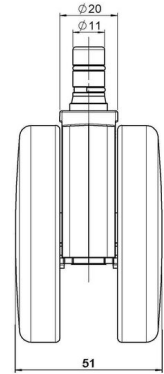

MOVE 75 classic

As of: April 30, 2026

Description	Model	Carton Quantity
MOVE 75 classic 20H	D575	150 pcs per Carton

Technical Details

Product Type	Chair caster
Wheel diameter	75mm
Load capacity	75kg
Overall height with fixing	82,5mm
Wheel:	
Wheel type	Hard wheel
Wheel color	RAL 9005 Jet black
Housing:	
Housing form	unhooded, with neck diameter
Neck diameter	20mm
Housing material	High quality nylon
Housing color	RAL 9005 Jet black
Mobility concept	Unloaded braked, rc®-System
Fixing	No-Noise™ Stem, 11x19,5mm Push fit stem with double circlips, 11,4mm
Description	DDKG575 - 3X2NN

Fixings

Compatible with the following available fixings:

No-Noise™ Stem:

- 11x19,5mm with 11,4mm circlip
- 11x19,5mm with 110,6mm circlip

Push fit stems:

- 10x22mm with 10,3mm circlip
- 10x22mm with 10,5mm circlip
- 11x19,5mm with 11,4mm circlip
- 11x19,5mm with 11,8mm circlip
- 11x22mm with 11,4mm circlip
- 11x22mm with 11,6mm circlip
- 11x22mm with 11,8mm circlip

Threaded stems:

- M8x15mm
- M8x20mm
- M8x25mm
- M10x15mm
- M10x20mm
- M10x25mm
- M10x30mm
- M10x40mm
- M12x20mm

Square plates:

- 38x38mm
- 55x55mm
- 60x60mm