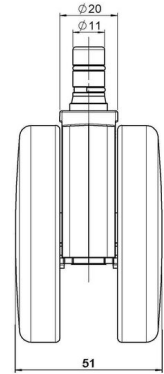

MOVE 75 classic

As of: June 25, 2026

Description	Model	Carton Quantity
MOVE 75 classic 20H	D575	150 pcs per Carton

Technical Details

Product Type	Chair caster
Wheel diameter	75mm
Load capacity	75kg
Overall height with fixing	82,5mm
Wheel:	
Wheel type	Hard wheel
Wheel color	RAL 9005 Jet black
Housing:	
Housing form	unhooded, with neck diameter
Neck diameter	20mm
Housing material	High quality nylon
Housing color	RAL 9005 Jet black
Mobility concept	Unloaded braked, rc®-System
Fixing	No-Noise™ Stem, 11x19,5mm Push fit stem with double circlips, 11,4mm
Description	DDKG575 - 3X2NN

Fixings

Compatible with the following available fixings:

No-Noise™ Stem:

- 11x19,5mm with 11,4mm circlip
- 11x19,5mm with 110,6mm circlip

Push fit stems:

- 10x22mm with 10,3mm circlip
- 10x22mm with 10,5mm circlip
- 11x19,5mm with 11,4mm circlip
- 11x19,5mm with 11,8mm circlip
- 11x22mm with 11,4mm circlip
- 11x22mm with 11,6mm circlip
- 11x22mm with 11,8mm circlip

Threaded stems:

- M8x15mm
- M8x20mm
- M8x25mm
- M10x15mm
- M10x20mm
- M10x25mm
- M10x30mm
- M10x40mm
- M12x20mm

Square plates:

- 38x38mm
- 55x55mm
- 60x60mm