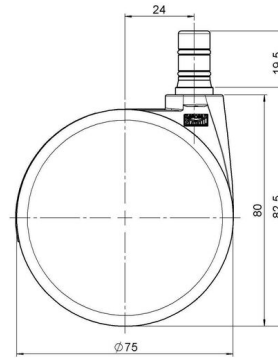

MOVE 75 classic

As of: April 30, 2026

Description	Model	Carton Quantity
MOVE 75 classic 20H	D575	150 pcs per Carton

Technical Details

Product Type	Chair caster
Wheel diameter	75mm
Load capacity	75kg
Overall height with fixing	82,5mm
Wheel:	
Wheel type	Hard wheel
Wheel color	RAL 9005 Jet black
Housing:	
Housing form	unhooded, with neck diameter
Neck diameter	20mm
Housing material	High quality nylon
Housing color	RAL 9005 Jet black
Mobility concept	Unloaded braked, rc®-System
Fixing	No-Noise™ Stem, 11x19,5mm Push fit stem with double circlips, 11,4mm
Description	DDKG575 - 3X2NN

Fixings

Compatible with the following available fixings:

No-Noise™ Stem:

- 11x19,5mm with 11,4mm circlip
- 11x19,5mm with 110,6mm circlip

Push fit stems:

- 10x22mm with 10,3mm circlip
- 10x22mm with 10,5mm circlip
- 11x19,5mm with 11,4mm circlip
- 11x19,5mm with 11,8mm circlip
- 11x22mm with 11,4mm circlip
- 11x22mm with 11,6mm circlip
- 11x22mm with 11,8mm circlip

Threaded stems:

- M8x15mm
- M8x20mm
- M8x25mm
- M10x15mm
- M10x20mm
- M10x25mm
- M10x30mm
- M10x40mm
- M12x20mm

Square plates:

- 38x38mm
- 55x55mm
- 60x60mm