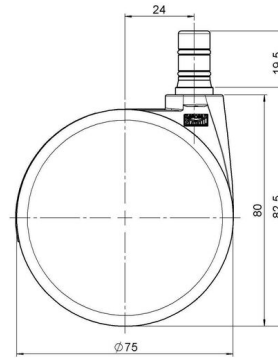

MOVE 75 classic

As of: June 25, 2026

Description	Model	Carton Quantity
MOVE 75 classic 20H	D575	150 pcs per Carton

Technical Details

Product Type	Chair caster
Wheel diameter	75mm
Load capacity	75kg
Overall height with fixing	82,5mm
Wheel:	
Wheel type	Hard wheel
Wheel color	RAL 9005 Jet black
Housing:	
Housing form	unhooded, with neck diameter
Neck diameter	20mm
Housing material	High quality nylon
Housing color	RAL 9005 Jet black
Mobility concept	Unloaded braked, rc®-System
Fixing	No-Noise™ Stem, 11x19,5mm Push fit stem with double circlips, 11,4mm
Description	DDKG575 - 3X2NN

Fixings

Compatible with the following available fixings:

No-Noise™ Stem:

- 11x19,5mm with 11,4mm circlip
- 11x19,5mm with 110,6mm circlip

Push fit stems:

- 10x22mm with 10,3mm circlip
- 10x22mm with 10,5mm circlip
- 11x19,5mm with 11,4mm circlip
- 11x19,5mm with 11,8mm circlip
- 11x22mm with 11,4mm circlip
- 11x22mm with 11,6mm circlip
- 11x22mm with 11,8mm circlip

Threaded stems:

- M8x15mm
- M8x20mm
- M8x25mm
- M10x15mm
- M10x20mm
- M10x25mm
- M10x30mm
- M10x40mm
- M12x20mm

Square plates:

- 38x38mm
- 55x55mm
- 60x60mm