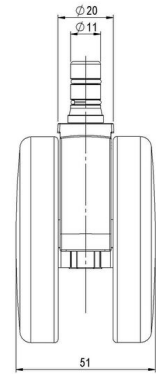

MOVE 75 elegance

As of: May 25, 2026

Description	Model	Carton Quantity
MOVE 75 elegance 20H	D675	60 pcs per Carton

Technical Details

Product Type	Chair caster
Wheel diameter	75mm
Load capacity	75kg
Overall height with fixing	82,5mm
Wheel:	
Wheel type	Hard wheel
Wheel color	RAL 9005 Jet black
Housing:	
Housing form	unhooded, with neck diameter
Neck diameter	20mm
Housing material	Zinc die-cast
Housing color	Shiny chrome
Mobility concept	Freewheel
Fixing	No-Noise™ Stem, 11x19,5mm Push fit stem with double circlips, 11,4mm
Description	DDZB675 - 3X2NN

Fixings

Compatible with the following available fixings:

No-Noise™ Stem:

- 11x19,5mm with 11,4mm circlip
- 11x19,5mm with 110,6mm circlip

Push fit stems:

- 10x22mm with 10,3mm circlip
- 10x22mm with 10,5mm circlip
- 11x19,5mm with 11,4mm circlip
- 11x19,5mm with 11,8mm circlip
- 11x22mm with 11,4mm circlip
- 11x22mm with 11,6mm circlip
- 11x22mm with 11,8mm circlip

Threaded stems:

- M8x15mm
- M8x20mm
- M8x25mm
- M10x15mm
- M10x20mm
- M10x25mm
- M10x30mm
- M10x40mm
- M12x20mm

Square plates:

- 38x38mm
- 55x55mm
- 60x60mm