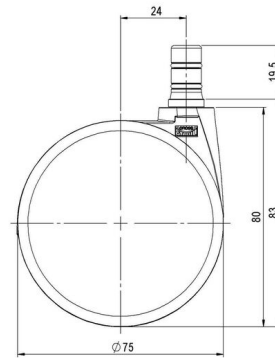

MOVE 75 elegance

As of: May 25, 2026

Description	Model	Carton Quantity
MOVE 75 elegance 20H	D675	60 pcs per Carton

Technical Details

Product Type	Chair caster
Wheel diameter	75mm
Load capacity	75kg
Overall height with fixing	82,5mm
Wheel:	
Wheel type	Hard wheel
Wheel color	RAL 9005 Jet black
Housing:	
Housing form	unhooded, with neck diameter
Neck diameter	20mm
Housing material	Zinc die-cast
Housing color	Shiny chrome
Mobility concept	Freewheel
Fixing	No-Noise™ Stem, 11x19,5mm Push fit stem with double circlips, 11,4mm
Description	DDZB675 - 3X2NN

Fixings

Compatible with the following available fixings:

No-Noise™ Stem:

- 11x19,5mm with 11,4mm circlip
- 11x19,5mm with 110,6mm circlip

Push fit stems:

- 10x22mm with 10,3mm circlip
- 10x22mm with 10,5mm circlip
- 11x19,5mm with 11,4mm circlip
- 11x19,5mm with 11,8mm circlip
- 11x22mm with 11,4mm circlip
- 11x22mm with 11,6mm circlip
- 11x22mm with 11,8mm circlip

Threaded stems:

- M8x15mm
- M8x20mm
- M8x25mm
- M10x15mm
- M10x20mm
- M10x25mm
- M10x30mm
- M10x40mm
- M12x20mm

Square plates:

- 38x38mm
- 55x55mm
- 60x60mm