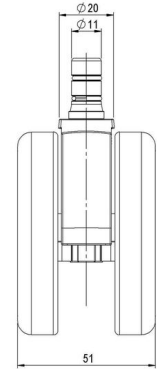

MOVE 75 elegance

As of: April 09, 2026

Description	Model	Carton Quantity
MOVE 75 elegance 20W	D675	60 pcs per Carton

Technical Details

Product Type	Chair caster
Wheel diameter	75mm
Load capacity	75kg
Overall height with fixing	82,5mm
Wheel:	
Wheel type	Soft wheel
Wheel core / tread color	RAL 9005 Jet black / RAL 7022 Umbra grey
Housing:	
Housing form	unhooded, with neck diameter
Neck diameter	20mm
Housing material	Zinc die-cast
Housing color	Shiny chrome
Mobility concept	Freewheel
Fixing	No-Noise™ Stem, 11x19,5mm Push fit stem with double circlips, 11,4mm
Description	DUZB675 - 2X2NN

Fixings

Compatible with the following available fixings:

No-Noise™ Stem:

- 11x19,5mm with 11,4mm circlip
- 11x19,5mm with 110,6mm circlip

Push fit stems:

- 10x22mm with 10,3mm circlip
- 10x22mm with 10,5mm circlip
- 11x19,5mm with 11,4mm circlip
- 11x19,5mm with 11,8mm circlip
- 11x22mm with 11,4mm circlip
- 11x22mm with 11,6mm circlip
- 11x22mm with 11,8mm circlip

Threaded stems:

- M8x15mm
- M8x20mm
- M8x25mm
- M10x15mm
- M10x20mm
- M10x25mm
- M10x30mm
- M10x40mm
- M12x20mm

Square plates:

- 38x38mm
- 55x55mm
- 60x60mm