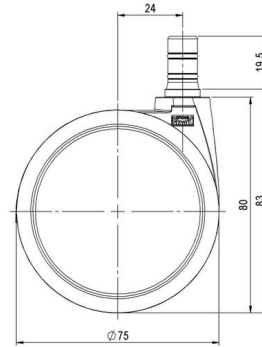

MOVE 75 elegance

As of: April 09, 2026

Description	Model	Carton Quantity
MOVE 75 elegance 20W	D675	60 pcs per Carton

Technical Details

Product Type	Chair caster
Wheel diameter	75mm
Load capacity	75kg
Overall height with fixing	82,5mm
Wheel:	
Wheel type	Soft wheel
Wheel core / tread color	RAL 9005 Jet black / RAL 7022 Umbra grey
Housing:	
Housing form	unhooded, with neck diameter
Neck diameter	20mm
Housing material	Zinc die-cast
Housing color	Shiny chrome
Mobility concept	Freewheel
Fixing	No-Noise™ Stem, 11x19,5mm Push fit stem with double circlips, 11,4mm
Description	DUZB675 - 2X2NN

Fixings

Compatible with the following available fixings:

No-Noise™ Stem:

- 11x19,5mm with 11,4mm circlip
- 11x19,5mm with 110,6mm circlip

Push fit stems:

- 10x22mm with 10,3mm circlip
- 10x22mm with 10,5mm circlip
- 11x19,5mm with 11,4mm circlip
- 11x19,5mm with 11,8mm circlip
- 11x22mm with 11,4mm circlip
- 11x22mm with 11,6mm circlip
- 11x22mm with 11,8mm circlip

Threaded stems:

- M8x15mm
- M8x20mm
- M8x25mm
- M10x15mm
- M10x20mm
- M10x25mm
- M10x30mm
- M10x40mm
- M12x20mm

Square plates:

- 38x38mm
- 55x55mm
- 60x60mm