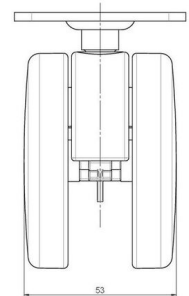

Standard D075

As of: July 07, 2026

| Description DDKB 75 - 3 X 1 | Model D075 | Carton Quantity 150 pcs per Carton |
|--------------------------------|---------------|---------------------------------------|
|--------------------------------|---------------|---------------------------------------|

Technical Details

| | |
|----------------------------|----------------------------|
| Product Type | Directionally Fixed Caster |
| Wheel diameter | 75mm |
| Load capacity | 75kg |
| Overall height with fixing | 89mm |
| Wheel: | |
| Wheel type | Hard wheel |
| Wheel color | RAL 9005 Jet black |
| Housing: | |
| Housing form | unhooded, without neck |
| Neck diameter | Without neck |
| Housing material | High quality nylon |
| Housing color | RAL 9005 Jet black |
| Mobility concept | Freewheel |
| Fixing | 60x60mm Plate |
| Description | DDKB 75 - 3 X 1 |

Fixings

Compatible with the following available fixings:

No-Noise™ Stem:

- 11x19,5mm with 11,4mm circlip
- 11x19,5mm with 110,6mm circlip

Push fit stems:

- 10x22mm with 10,3mm circlip
- 10x22mm with 10,5mm circlip
- 11x19,5mm with 11,4mm circlip
- 11x19,5mm with 11,8mm circlip
- 11x22mm with 11,4mm circlip
- 11x22mm with 11,6mm circlip
- 11x22mm with 11,8mm circlip

Threaded stems:

- M8x15mm
- M8x20mm
- M8x25mm
- M10x15mm
- M10x20mm
- M10x25mm
- M10x30mm
- M10x40mm
- M12x20mm

Square plates:

- 38x38mm
- 55x55mm
- 60x60mm