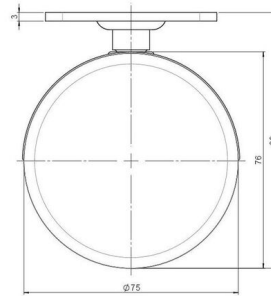

Standard D075

As of: July 07, 2026

| Description DDKB 75 - 3 X 1 | Model D075 | Carton Quantity 150 pcs per Carton |
|--------------------------------|---------------|---------------------------------------|
|--------------------------------|---------------|---------------------------------------|

Technical Details

| | |
|----------------------------|----------------------------|
| Product Type | Directionally Fixed Caster |
| Wheel diameter | 75mm |
| Load capacity | 75kg |
| Overall height with fixing | 89mm |
| Wheel: | |
| Wheel type | Hard wheel |
| Wheel color | RAL 9005 Jet black |
| Housing: | |
| Housing form | unhooded, without neck |
| Neck diameter | Without neck |
| Housing material | High quality nylon |
| Housing color | RAL 9005 Jet black |
| Mobility concept | Freewheel |
| Fixing | 60x60mm Plate |
| Description | DDKB 75 - 3 X 1 |

Fixings

Compatible with the following available fixings:

No-Noise™ Stem:

- 11x19,5mm with 11,4mm circlip
- 11x19,5mm with 110,6mm circlip

Push fit stems:

- 10x22mm with 10,3mm circlip
- 10x22mm with 10,5mm circlip
- 11x19,5mm with 11,4mm circlip
- 11x19,5mm with 11,8mm circlip
- 11x22mm with 11,4mm circlip
- 11x22mm with 11,6mm circlip
- 11x22mm with 11,8mm circlip

Threaded stems:

- M8x15mm
- M8x20mm
- M8x25mm
- M10x15mm
- M10x20mm
- M10x25mm
- M10x30mm
- M10x40mm
- M12x20mm

Square plates:

- 38x38mm
- 55x55mm
- 60x60mm