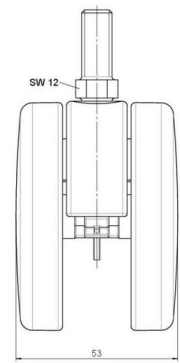

Standard D075

As of: July 07, 2026

Description	Model	Carton Quantity
DDKB 75 - 3 X10	D075	150 pcs per Carton

Technical Details

Product Type	Directionally Fixed Caster
Wheel diameter	75mm
Load capacity	75kg
Overall height with fixing	82mm
Wheel:	
Wheel type	Hard wheel
Wheel color	RAL 9005 Jet black
Housing:	
Housing form	unhooded, without neck
Neck diameter	20mm
Housing material	High quality nylon
Housing color	RAL 9005 Jet black
Mobility concept	Freewheel
Fixing	M10x23mm Threaded stem
Description	DDKB 75 - 3 X10

Fixings

Compatible with the following available fixings:

No-Noise™ Stem:

- 11x19,5mm with 11,4mm circlip
- 11x19,5mm with 110,6mm circlip

Push fit stems:

- 10x22mm with 10,3mm circlip
- 10x22mm with 10,5mm circlip
- 11x19,5mm with 11,4mm circlip
- 11x19,5mm with 11,8mm circlip
- 11x22mm with 11,4mm circlip
- 11x22mm with 11,6mm circlip
- 11x22mm with 11,8mm circlip

Threaded stems:

- M8x15mm
- M8x20mm
- M8x25mm
- M10x15mm
- M10x20mm
- M10x25mm
- M10x30mm
- M10x40mm
- M12x20mm

Square plates:

- 38x38mm
- 55x55mm
- 60x60mm