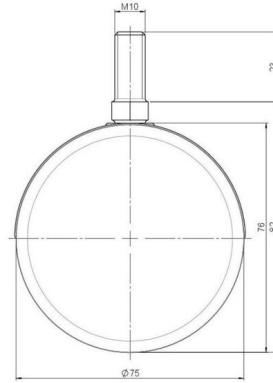

Standard D075

As of: July 07, 2026

Description	Model	Carton Quantity
DDKB 75 - 3 X10	D075	150 pcs per Carton

Technical Details

Product Type	Directionally Fixed Caster
Wheel diameter	75mm
Load capacity	75kg
Overall height with fixing	82mm
Wheel:	
Wheel type	Hard wheel
Wheel color	RAL 9005 Jet black
Housing:	
Housing form	unhooded, without neck
Neck diameter	20mm
Housing material	High quality nylon
Housing color	RAL 9005 Jet black
Mobility concept	Freewheel
Fixing	M10x23mm Threaded stem
Description	DDKB 75 - 3 X10

Fixings

Compatible with the following available fixings:

No-Noise™ Stem:

- 11x19,5mm with 11,4mm circlip
- 11x19,5mm with 110,6mm circlip

Push fit stems:

- 10x22mm with 10,3mm circlip
- 10x22mm with 10,5mm circlip
- 11x19,5mm with 11,4mm circlip
- 11x19,5mm with 11,8mm circlip
- 11x22mm with 11,4mm circlip
- 11x22mm with 11,6mm circlip
- 11x22mm with 11,8mm circlip

Threaded stems:

- M8x15mm
- M8x20mm
- M8x25mm
- M10x15mm
- M10x20mm
- M10x25mm
- M10x30mm
- M10x40mm
- M12x20mm

Square plates:

- 38x38mm
- 55x55mm
- 60x60mm