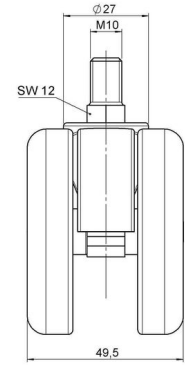

Standard D066

As of: April 30, 2026

Description	Model	Carton Quantity
DDK 66 - 3 X10	D066	150 pcs per Carton

Technical Details

Product Type	Furniture caster
Wheel diameter	65mm
Load capacity	65kg
Overall height with fixing	72,5mm
Wheel:	
Wheel type	Hard wheel
Wheel color	RAL 9005 Jet black
Housing:	
Housing form	unhooded, with neck diameter
Neck diameter	27mm
Housing material	High quality nylon
Housing color	RAL 9005 Jet black
Mobility concept	Freewheel
Fixing	M10x15mm Threaded stem
Description	DDK 66 - 3 X10

Fixings

Compatible with the following available fixings:

No-Noise™ Stem:

- 11x19,5mm with 11,4mm circlip
- 11x19,5mm with 110,6mm circlip

Push fit stems:

- 10x22mm with 10,3mm circlip
- 10x22mm with 10,5mm circlip
- 11x19,5mm with 11,4mm circlip
- 11x19,5mm with 11,8mm circlip
- 11x22mm with 11,4mm circlip
- 11x22mm with 11,6mm circlip
- 11x22mm with 11,8mm circlip

Threaded stems:

- M8x15mm
- M8x20mm
- M8x25mm
- M10x15mm
- M10x20mm
- M10x25mm
- M10x30mm
- M10x40mm
- M12x20mm

Square plates:

- 38x38mm
- 55x55mm
- 60x60mm