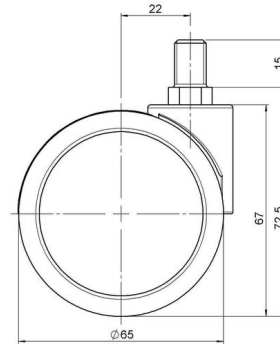

Standard D066

As of: April 30, 2026

Description	Model	Carton Quantity
DDK 66 - 3 X10	D066	150 pcs per Carton

Technical Details

Product Type	Furniture caster
Wheel diameter	65mm
Load capacity	65kg
Overall height with fixing	72,5mm
Wheel:	
Wheel type	Hard wheel
Wheel color	RAL 9005 Jet black
Housing:	
Housing form	unhooded, with neck diameter
Neck diameter	27mm
Housing material	High quality nylon
Housing color	RAL 9005 Jet black
Mobility concept	Freewheel
Fixing	M10x15mm Threaded stem
Description	DDK 66 - 3 X10

Fixings

Compatible with the following available fixings:

No-Noise™ Stem:

- 11x19,5mm with 11,4mm circlip
- 11x19,5mm with 110,6mm circlip

Push fit stems:

- 10x22mm with 10,3mm circlip
- 10x22mm with 10,5mm circlip
- 11x19,5mm with 11,4mm circlip
- 11x19,5mm with 11,8mm circlip
- 11x22mm with 11,4mm circlip
- 11x22mm with 11,6mm circlip
- 11x22mm with 11,8mm circlip

Threaded stems:

- M8x15mm
- M8x20mm
- M8x25mm
- M10x15mm
- M10x20mm
- M10x25mm
- M10x30mm
- M10x40mm
- M12x20mm

Square plates:

- 38x38mm
- 55x55mm
- 60x60mm