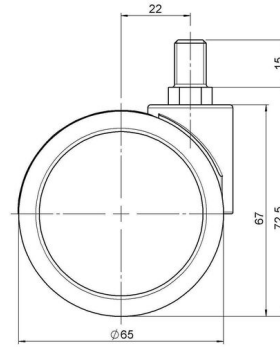

Standard D066

As of: April 30, 2026

Description	Model	Carton Quantity
DDK 66 - 3 X10	D066	150 pcs per Carton

Technical Details

Product Type	Furniture caster
Wheel diameter	65mm
Load capacity	65kg
Overall height with fixing	72,5mm
Wheel:	
Wheel type	Hard wheel
Wheel color	RAL 9005 Jet black
Housing:	
Housing form	unhooded, with neck diameter
Neck diameter	27mm
Housing material	High quality nylon
Housing color	RAL 9005 Jet black
Mobility concept	Freewheel
Fixing	M10x15mm Threaded stem
Description	DDK 66 - 3 X10

Fixings

Compatible with the following available fixings:

No-Noise™ Stem:

- 11x19,5mm with 11,4mm circlip
- 11x19,5mm with 110,6mm circlip

Push fit stems:

- 10x22mm with 10,3mm circlip
- 10x22mm with 10,5mm circlip
- 11x19,5mm with 11,4mm circlip
- 11x19,5mm with 11,8mm circlip
- 11x22mm with 11,4mm circlip
- 11x22mm with 11,6mm circlip
- 11x22mm with 11,8mm circlip

Threaded stems:

- M8x15mm
- M8x20mm
- M8x25mm
- M10x15mm
- M10x20mm
- M10x25mm
- M10x30mm
- M10x40mm
- M12x20mm

Square plates:

- 38x38mm
- 55x55mm
- 60x60mm