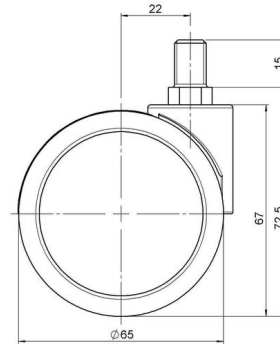

Standard D066

As of: June 25, 2026

Description	Model	Carton Quantity
DDK 66 - 3 X10	D066	150 pcs per Carton

Technical Details

Product Type	Furniture caster
Wheel diameter	65mm
Load capacity	65kg
Overall height with fixing	72,5mm
Wheel:	
Wheel type	Hard wheel
Wheel color	RAL 9005 Jet black
Housing:	
Housing form	unhooded, with neck diameter
Neck diameter	27mm
Housing material	High quality nylon
Housing color	RAL 9005 Jet black
Mobility concept	Freewheel
Fixing	M10x15mm Threaded stem
Description	DDK 66 - 3 X10

Fixings

Compatible with the following available fixings:

No-Noise™ Stem:

- 11x19,5mm with 11,4mm circlip
- 11x19,5mm with 110,6mm circlip

Push fit stems:

- 10x22mm with 10,3mm circlip
- 10x22mm with 10,5mm circlip
- 11x19,5mm with 11,4mm circlip
- 11x19,5mm with 11,8mm circlip
- 11x22mm with 11,4mm circlip
- 11x22mm with 11,6mm circlip
- 11x22mm with 11,8mm circlip

Threaded stems:

- M8x15mm
- M8x20mm
- M8x25mm
- M10x15mm
- M10x20mm
- M10x25mm
- M10x30mm
- M10x40mm
- M12x20mm

Square plates:

- 38x38mm
- 55x55mm
- 60x60mm