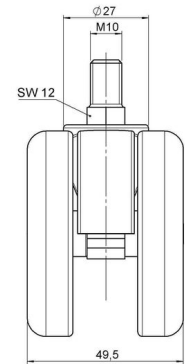

Standard D066

As of: June 25, 2026

Description	Model	Carton Quantity
DDK 66 - 3 X10	D066	150 pcs per Carton

Technical Details

Product Type	Furniture caster
Wheel diameter	65mm
Load capacity	65kg
Overall height with fixing	72,5mm
Wheel:	
Wheel type	Hard wheel
Wheel color	RAL 9005 Jet black
Housing:	
Housing form	unhooded, with neck diameter
Neck diameter	27mm
Housing material	High quality nylon
Housing color	RAL 9005 Jet black
Mobility concept	Freewheel
Fixing	M10x15mm Threaded stem
Description	DDK 66 - 3 X10

Fixings

Compatible with the following available fixings:

No-Noise™ Stem:

- 11x19,5mm with 11,4mm circlip
- 11x19,5mm with 110,6mm circlip

Push fit stems:

- 10x22mm with 10,3mm circlip
- 10x22mm with 10,5mm circlip
- 11x19,5mm with 11,4mm circlip
- 11x19,5mm with 11,8mm circlip
- 11x22mm with 11,4mm circlip
- 11x22mm with 11,6mm circlip
- 11x22mm with 11,8mm circlip

Threaded stems:

- M8x15mm
- M8x20mm
- M8x25mm
- M10x15mm
- M10x20mm
- M10x25mm
- M10x30mm
- M10x40mm
- M12x20mm

Square plates:

- 38x38mm
- 55x55mm
- 60x60mm