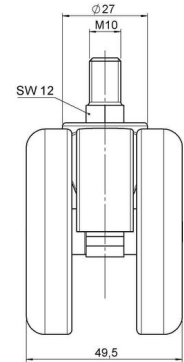

Standard D066

As of: April 30, 2026

Description	Model	Carton Quantity
DDK 66 - 3 X10	D066	150 pcs per Carton

Technical Details

Product Type	Furniture caster
Wheel diameter	65mm
Load capacity	65kg
Overall height with fixing	72,5mm
Wheel:	
Wheel type	Hard wheel
Wheel color	RAL 9005 Jet black
Housing:	
Housing form	unhooded, with neck diameter
Neck diameter	27mm
Housing material	High quality nylon
Housing color	RAL 9005 Jet black
Mobility concept	Freewheel
Fixing	M10x15mm Threaded stem
Description	DDK 66 - 3 X10

Fixings

Compatible with the following available fixings:

No-Noise™ Stem:

- 11x19,5mm with 11,4mm circlip
- 11x19,5mm with 110,6mm circlip

Push fit stems:

- 10x22mm with 10,3mm circlip
- 10x22mm with 10,5mm circlip
- 11x19,5mm with 11,4mm circlip
- 11x19,5mm with 11,8mm circlip
- 11x22mm with 11,4mm circlip
- 11x22mm with 11,6mm circlip
- 11x22mm with 11,8mm circlip

Threaded stems:

- M8x15mm
- M8x20mm
- M8x25mm
- M10x15mm
- M10x20mm
- M10x25mm
- M10x30mm
- M10x40mm
- M12x20mm

Square plates:

- 38x38mm
- 55x55mm
- 60x60mm