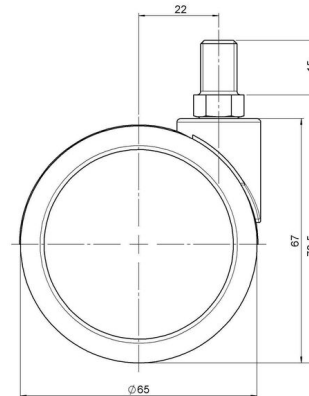

## Technical Details

Product Type	Furniture caster
Wheel diameter	65mm
Load capacity	65kg
Overall height with fixing	73,5mm
<b>Wheel:</b>	
Wheel type	Hard wheel
Wheel color	RAL 9005 Jet black
<b>Housing:</b>	
Housing form	unhooded, with neck diameter
Neck diameter	23mm
Housing material	High quality nylon
Housing color	RAL 9005 Jet black
Mobility concept	Freewheel
Fixing	M10x15mm Threaded stem
Description	DDK 71 - 3 X10

### No-Noise™ Stem:

- 11x19,5mm with 11,4mm circlip
- 11x19,5mm with 110,6mm circlip

### Threaded stems:

- M8x15mm
- M8x20mm
- M8x25mm
- M10x15mm
- M10x20mm
- M10x25mm
- M10x30mm
- M10x40mm
- M12x20mm

### Square plates:

- 38x38mm
- 55x55mm
- 60x60mm