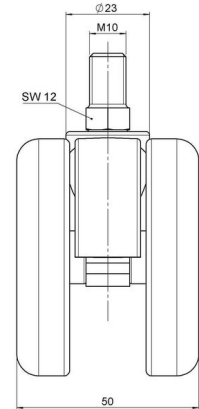

## Technical Details

Product Type	Furniture caster
Wheel diameter	65mm
Load capacity	65kg
Overall height with fixing	73,5mm
<b>Wheel:</b>	
Wheel type	Hard wheel
Wheel color	RAL 9005 Jet black
<b>Housing:</b>	
Housing form	unhooded, with neck diameter
Neck diameter	23mm
Housing material	High quality nylon
Housing color	RAL 9005 Jet black
Mobility concept	Freewheel
Fixing	M10x15mm Threaded stem
Description	DDK 71 - 3 X10

### No-Noise™ Stem:

- 11x19,5mm with 11,4mm circlip
- 11x19,5mm with 110,6mm circlip

### Threaded stems:

- M8x15mm
- M8x20mm
- M8x25mm
- M10x15mm
- M10x20mm
- M10x25mm
- M10x30mm
- M10x40mm
- M12x20mm

### Square plates:

- 38x38mm
- 55x55mm
- 60x60mm