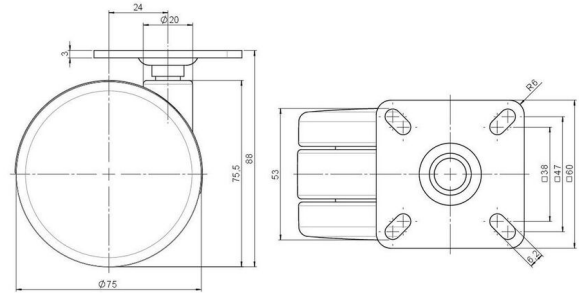

## Technical Details

Product Type	Furniture caster
Wheel diameter	75mm
Load capacity	75kg
Overall height with fixing	88mm
<b>Wheel:</b>	
Wheel type	Hard wheel
Wheel color	RAL 9005 Jet black
<b>Housing:</b>	
Housing form	unhooded, with neck diameter
Neck diameter	20mm
Housing material	High quality nylon
Housing color	RAL 9005 Jet black
Mobility concept	Freewheel
Fixing	60x60mm Plate
Description	DDK 75 - 3 X 1

### No-Noise™ Stem:

- 11x19,5mm with 11,4mm circlip
- 11x19,5mm with 110,6mm circlip

### Threaded stems:

- M8x15mm
- M8x20mm
- M8x25mm
- M10x15mm
- M10x20mm
- M10x25mm
- M10x30mm
- M10x40mm
- M12x20mm

### Square plates:

- 38x38mm
- 55x55mm
- 60x60mm