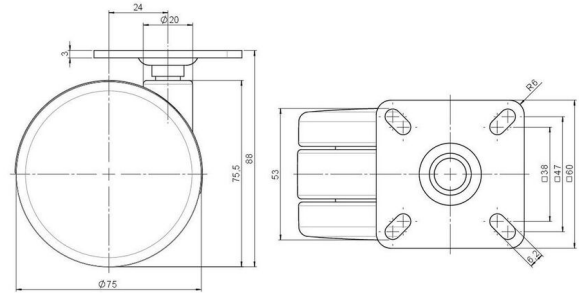

Standard D075

As of: May 23, 2026

Description DDK 75 - 3 X 1	Model D075	Carton Quantity 120 pcs per Carton
-------------------------------	---------------	---------------------------------------

Technical Details

Product Type	Furniture caster
Wheel diameter	75mm
Load capacity	75kg
Overall height with fixing	88mm
Wheel:	
Wheel type	Hard wheel
Wheel color	RAL 9005 Jet black
Housing:	
Housing form	unhooded, with neck diameter
Neck diameter	20mm
Housing material	High quality nylon
Housing color	RAL 9005 Jet black
Mobility concept	Freewheel
Fixing	60x60mm Plate
Description	DDK 75 - 3 X 1

Fixings

Compatible with the following available fixings:

No-Noise™ Stem:

- 11x19,5mm with 11,4mm circlip
- 11x19,5mm with 110,6mm circlip

Push fit stems:

- 10x22mm with 10,3mm circlip
- 10x22mm with 10,5mm circlip
- 11x19,5mm with 11,4mm circlip
- 11x19,5mm with 11,8mm circlip
- 11x22mm with 11,4mm circlip
- 11x22mm with 11,6mm circlip
- 11x22mm with 11,8mm circlip

Threaded stems:

- M8x15mm
- M8x20mm
- M8x25mm
- M10x15mm
- M10x20mm
- M10x25mm
- M10x30mm
- M10x40mm
- M12x20mm

Square plates:

- 38x38mm
- 55x55mm
- 60x60mm