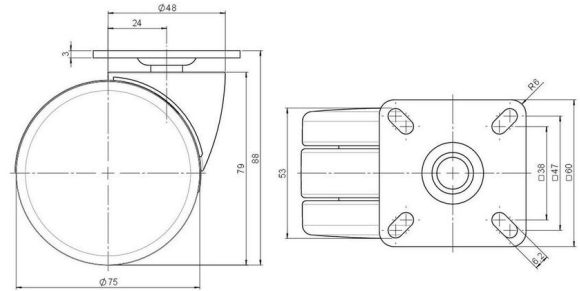

Standard D075

As of: July 07, 2026

Description DDK 75 - 3 X 1	Model D075	Carton Quantity 150 pcs per Carton
-------------------------------	---------------	---------------------------------------

Technical Details

Product Type	Furniture caster
Wheel diameter	75mm
Load capacity	75kg
Overall height with fixing	88mm
Wheel:	
Wheel type	Hard wheel
Wheel color	RAL 9005 Jet black
Housing:	
Housing form	unhooded, with neck diameter
Neck diameter	20mm
Housing material	High quality nylon
Housing color	RAL 9005 Jet black
Mobility concept	Freewheel
Fixing	60x60mm Plate
Description	DDK 75 - 3 X 1

Fixings

Compatible with the following available fixings:

No-Noise™ Stem:

- 11x19,5mm with 11,4mm circlip
- 11x19,5mm with 110,6mm circlip

Push fit stems:

- 10x22mm with 10,3mm circlip
- 10x22mm with 10,5mm circlip
- 11x19,5mm with 11,4mm circlip
- 11x19,5mm with 11,8mm circlip
- 11x22mm with 11,4mm circlip
- 11x22mm with 11,6mm circlip
- 11x22mm with 11,8mm circlip

Threaded stems:

- M8x15mm
- M8x20mm
- M8x25mm
- M10x15mm
- M10x20mm
- M10x25mm
- M10x30mm
- M10x40mm
- M12x20mm

Square plates:

- 38x38mm
- 55x55mm
- 60x60mm