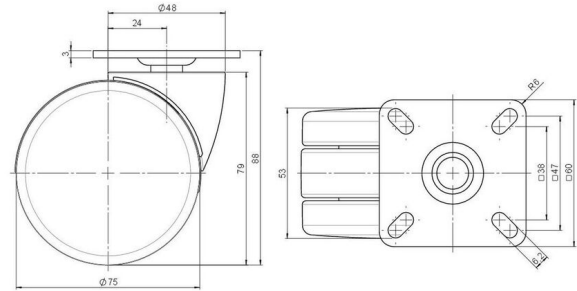

## Technical Details

Product Type	Furniture caster
Wheel diameter	75mm
Load capacity	75kg
Overall height with fixing	88mm
<b>Wheel:</b>	
Wheel type	Hard wheel
Wheel color	RAL 9005 Jet black
<b>Housing:</b>	
Housing form	unhooded, with neck diameter
Neck diameter	20mm
Housing material	High quality nylon
Housing color	RAL 9005 Jet black
Mobility concept	Freewheel
Fixing	60x60mm Plate
Description	DDK 75 - 3 X 1

### No-Noise™ Stem:

- 11x19,5mm with 11,4mm circlip
- 11x19,5mm with 110,6mm circlip

### Threaded stems:

- M8x15mm
- M8x20mm
- M8x25mm
- M10x15mm
- M10x20mm
- M10x25mm
- M10x30mm
- M10x40mm
- M12x20mm

### Square plates:

- 38x38mm
- 55x55mm
- 60x60mm