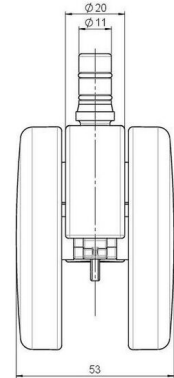

Standard D075

As of: July 07, 2026

Description	Model	Carton Quantity
DDK 75 - 3 X 2	D075	150 pcs per Carton

Technical Details

Product Type	Furniture caster
Wheel diameter	75mm
Load capacity	75kg
Overall height with fixing	80mm
Wheel:	
Wheel type	Hard wheel
Wheel color	RAL 9005 Jet black
Housing:	
Housing form	unhooded, with neck diameter
Neck diameter	20mm
Housing material	High quality nylon
Housing color	RAL 9005 Jet black
Mobility concept	Freewheel
Fixing	No-Noise™ Stem, 11x19,5mm Push fit stem with double circlips, 11,4mm
Description	DDK 75 - 3X2NN

Fixings

Compatible with the following available fixings:

No-Noise™ Stem:

- 11x19,5mm with 11,4mm circlip
- 11x19,5mm with 110,6mm circlip

Push fit stems:

- 10x22mm with 10,3mm circlip
- 10x22mm with 10,5mm circlip
- 11x19,5mm with 11,4mm circlip
- 11x19,5mm with 11,8mm circlip
- 11x22mm with 11,4mm circlip
- 11x22mm with 11,6mm circlip
- 11x22mm with 11,8mm circlip

Threaded stems:

- M8x15mm
- M8x20mm
- M8x25mm
- M10x15mm
- M10x20mm
- M10x25mm
- M10x30mm
- M10x40mm
- M12x20mm

Square plates:

- 38x38mm
- 55x55mm
- 60x60mm