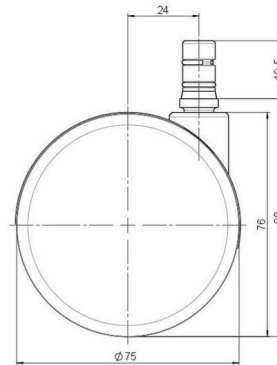

Standard D075

As of: July 07, 2026

Description	Model	Carton Quantity
DDK 75 - 3 X 2	D075	150 pcs per Carton

Technical Details

Product Type	Furniture caster
Wheel diameter	75mm
Load capacity	75kg
Overall height with fixing	80mm
Wheel:	
Wheel type	Hard wheel
Wheel color	RAL 9005 Jet black
Housing:	
Housing form	unhooded, with neck diameter
Neck diameter	20mm
Housing material	High quality nylon
Housing color	RAL 9005 Jet black
Mobility concept	Freewheel
Fixing	No-Noise™ Stem, 11x19,5mm Push fit stem with double circlips, 11,4mm
Description	DDK 75 - 3X2NN

Fixings

Compatible with the following available fixings:

No-Noise™ Stem:

- 11x19,5mm with 11,4mm circlip
- 11x19,5mm with 110,6mm circlip

Push fit stems:

- 10x22mm with 10,3mm circlip
- 10x22mm with 10,5mm circlip
- 11x19,5mm with 11,4mm circlip
- 11x19,5mm with 11,8mm circlip
- 11x22mm with 11,4mm circlip
- 11x22mm with 11,6mm circlip
- 11x22mm with 11,8mm circlip

Threaded stems:

- M8x15mm
- M8x20mm
- M8x25mm
- M10x15mm
- M10x20mm
- M10x25mm
- M10x30mm
- M10x40mm
- M12x20mm

Square plates:

- 38x38mm
- 55x55mm
- 60x60mm