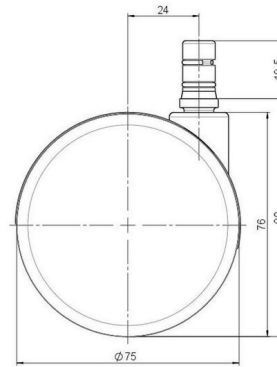

Standard D075

As of: May 23, 2026

Description	Model	Carton Quantity
DDK 75 - 3 X 2	D075	150 pcs per Carton

Technical Details

Product Type	Furniture caster
Wheel diameter	75mm
Load capacity	75kg
Overall height with fixing	80mm
Wheel:	
Wheel type	Hard wheel
Wheel color	RAL 9005 Jet black
Housing:	
Housing form	unhooded, with neck diameter
Neck diameter	20mm
Housing material	High quality nylon
Housing color	RAL 9005 Jet black
Mobility concept	Freewheel
Fixing	No-Noise™ Stem, 11x19,5mm Push fit stem with double circlips, 11,4mm
Description	DDK 75 - 3X2NN

Fixings

Compatible with the following available fixings:

No-Noise™ Stem:

- 11x19,5mm with 11,4mm circlip
- 11x19,5mm with 110,6mm circlip

Push fit stems:

- 10x22mm with 10,3mm circlip
- 10x22mm with 10,5mm circlip
- 11x19,5mm with 11,4mm circlip
- 11x19,5mm with 11,8mm circlip
- 11x22mm with 11,4mm circlip
- 11x22mm with 11,6mm circlip
- 11x22mm with 11,8mm circlip

Threaded stems:

- M8x15mm
- M8x20mm
- M8x25mm
- M10x15mm
- M10x20mm
- M10x25mm
- M10x30mm
- M10x40mm
- M12x20mm

Square plates:

- 38x38mm
- 55x55mm
- 60x60mm