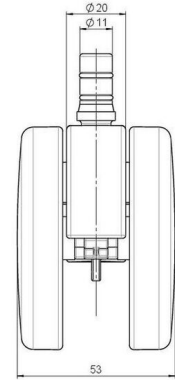

Standard D075

As of: May 23, 2026

Description	Model	Carton Quantity
DDK 75 - 3 X 2	D075	150 pcs per Carton

Technical Details

Product Type	Furniture caster
Wheel diameter	75mm
Load capacity	75kg
Overall height with fixing	80mm
Wheel:	
Wheel type	Hard wheel
Wheel color	RAL 9005 Jet black
Housing:	
Housing form	unhooded, with neck diameter
Neck diameter	20mm
Housing material	High quality nylon
Housing color	RAL 9005 Jet black
Mobility concept	Freewheel
Fixing	No-Noise™ Stem, 11x19,5mm Push fit stem with double circlips, 11,4mm
Description	DDK 75 - 3X2NN

Fixings

Compatible with the following available fixings:

No-Noise™ Stem:

- 11x19,5mm with 11,4mm circlip
- 11x19,5mm with 110,6mm circlip

Push fit stems:

- 10x22mm with 10,3mm circlip
- 10x22mm with 10,5mm circlip
- 11x19,5mm with 11,4mm circlip
- 11x19,5mm with 11,8mm circlip
- 11x22mm with 11,4mm circlip
- 11x22mm with 11,6mm circlip
- 11x22mm with 11,8mm circlip

Threaded stems:

- M8x15mm
- M8x20mm
- M8x25mm
- M10x15mm
- M10x20mm
- M10x25mm
- M10x30mm
- M10x40mm
- M12x20mm

Square plates:

- 38x38mm
- 55x55mm
- 60x60mm