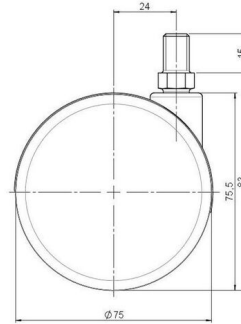

## Technical Details

Product Type	Furniture caster
Wheel diameter	75mm
Load capacity	75kg
Overall height with fixing	83mm
<b>Wheel:</b>	
Wheel type	Hard wheel
Wheel color	RAL 9005 Jet black
<b>Housing:</b>	
Housing form	unhooded, with neck diameter
Neck diameter	20mm
Housing material	High quality nylon
Housing color	RAL 9005 Jet black
Mobility concept	Freewheel
Fixing	M10x15mm Threaded stem
Description	DDK 75 - 3 X10

### No-Noise™ Stem:

- 11x19,5mm with 11,4mm circlip
- 11x19,5mm with 110,6mm circlip

### Push fit stems:

- 10x22mm with 10,3mm circlip
- 10x22mm with 10,5mm circlip
- 11x19,5mm with 11,4mm circlip
- 11x19,5mm with 11,8mm circlip
- 11x22mm with 11,4mm circlip
- 11x22mm with 11,6mm circlip
- 11x22mm with 11,8mm circlip

### Square plates:

- 38x38mm
- 55x55mm
- 60x60mm