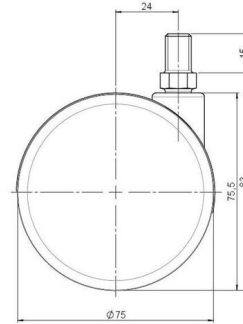

Description	Model	Carton Quantity
DDK 75 - 3 X10	D075	150 pcs per Carton

Technical Details

Product Type	Furniture caster
Wheel diameter	75mm
Load capacity	75kg
Overall height with fixing	83mm
Wheel:	
Wheel type	Hard wheel
Wheel color	RAL 9005 Jet black
Housing:	
Housing form	unhooded, with neck diameter
Neck diameter	20mm
Housing material	High quality nylon
Housing color	RAL 9005 Jet black
Mobility concept	Freewheel
Fixing	M10x15mm Threaded stem
Description	DDK 75 - 3 X10

Fixings

Compatible with the following available fixings:

No-Noise™ Stem:

- 11x19,5mm with 11,4mm circlip
- 11x19,5mm with 110,6mm circlip

Push fit stems:

- 10x22mm with 10,3mm circlip
- 10x22mm with 10,5mm circlip
- 11x19,5mm with 11,4mm circlip
- 11x19,5mm with 11,8mm circlip
- 11x22mm with 11,4mm circlip
- 11x22mm with 11,6mm circlip
- 11x22mm with 11,8mm circlip

Threaded stems:

- M8x15mm
- M8x20mm
- M8x25mm
- M10x15mm
- M10x20mm
- M10x25mm
- M10x30mm
- M10x40mm
- M12x20mm

Square plates:

- 38x38mm
- 55x55mm
- 60x60mm