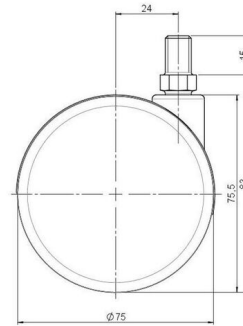

Standard D075

As of: May 23, 2026

Description	Model	Carton Quantity
DDK 75 - 3 X10	D075	150 pcs per Carton

Technical Details

Product Type	Furniture caster
Wheel diameter	75mm
Load capacity	75kg
Overall height with fixing	83mm
Wheel:	
Wheel type	Hard wheel
Wheel color	RAL 9005 Jet black
Housing:	
Housing form	unhooded, with neck diameter
Neck diameter	20mm
Housing material	High quality nylon
Housing color	RAL 9005 Jet black
Mobility concept	Freewheel
Fixing	M10x15mm Threaded stem
Description	DDK 75 - 3 X10

Fixings

Compatible with the following available fixings:

No-Noise™ Stem:

- 11x19,5mm with 11,4mm circlip
- 11x19,5mm with 110,6mm circlip

Push fit stems:

- 10x22mm with 10,3mm circlip
- 10x22mm with 10,5mm circlip
- 11x19,5mm with 11,4mm circlip
- 11x19,5mm with 11,8mm circlip
- 11x22mm with 11,4mm circlip
- 11x22mm with 11,6mm circlip
- 11x22mm with 11,8mm circlip

Threaded stems:

- M8x15mm
- M8x20mm
- M8x25mm
- M10x15mm
- M10x20mm
- M10x25mm
- M10x30mm
- M10x40mm
- M12x20mm

Square plates:

- 38x38mm
- 55x55mm
- 60x60mm