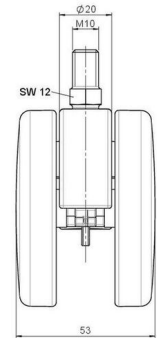

## Technical Details

Product Type	Furniture caster
Wheel diameter	75mm
Load capacity	75kg
Overall height with fixing	83mm
<b>Wheel:</b>	
Wheel type	Hard wheel
Wheel color	RAL 9005 Jet black
<b>Housing:</b>	
Housing form	unhooded, with neck diameter
Neck diameter	20mm
Housing material	High quality nylon
Housing color	RAL 9005 Jet black
Mobility concept	Freewheel
Fixing	M10x15mm Threaded stem
Description	DDK 75 - 3 X10

### No-Noise™ Stem:

- 11x19,5mm with 11,4mm circlip
- 11x19,5mm with 110,6mm circlip

### Threaded stems:

- M8x15mm
- M8x20mm
- M8x25mm
- M10x15mm
- M10x20mm
- M10x25mm
- M10x30mm
- M10x40mm
- M12x20mm

### Square plates:

- 38x38mm
- 55x55mm
- 60x60mm