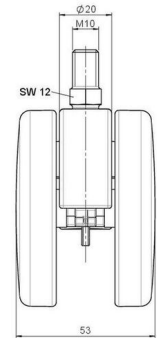

Description	Model	Carton Quantity
DDK 75 - 3 X10	D075	150 pcs per Carton

Technical Details

Product Type	Furniture caster
Wheel diameter	75mm
Load capacity	75kg
Overall height with fixing	83mm
Wheel:	
Wheel type	Hard wheel
Wheel color	RAL 9005 Jet black
Housing:	
Housing form	unhooded, with neck diameter
Neck diameter	20mm
Housing material	High quality nylon
Housing color	RAL 9005 Jet black
Mobility concept	Freewheel
Fixing	M10x15mm Threaded stem
Description	DDK 75 - 3 X10

Fixings

Compatible with the following available fixings:

No-Noise™ Stem:

- 11x19,5mm with 11,4mm circlip
- 11x19,5mm with 110,6mm circlip

Push fit stems:

- 10x22mm with 10,3mm circlip
- 10x22mm with 10,5mm circlip
- 11x19,5mm with 11,4mm circlip
- 11x19,5mm with 11,8mm circlip
- 11x22mm with 11,4mm circlip
- 11x22mm with 11,6mm circlip
- 11x22mm with 11,8mm circlip

Threaded stems:

- M8x15mm
- M8x20mm
- M8x25mm
- M10x15mm
- M10x20mm
- M10x25mm
- M10x30mm
- M10x40mm
- M12x20mm

Square plates:

- 38x38mm
- 55x55mm
- 60x60mm