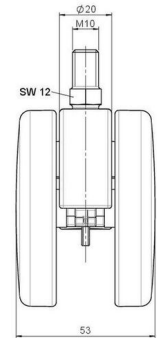

Standard D075

As of: May 23, 2026

Description	Model	Carton Quantity
DDK 75 - 3 X10	D075	150 pcs per Carton

Technical Details

Product Type	Furniture caster
Wheel diameter	75mm
Load capacity	75kg
Overall height with fixing	83mm
Wheel:	
Wheel type	Hard wheel
Wheel color	RAL 9005 Jet black
Housing:	
Housing form	unhooded, with neck diameter
Neck diameter	20mm
Housing material	High quality nylon
Housing color	RAL 9005 Jet black
Mobility concept	Freewheel
Fixing	M10x15mm Threaded stem
Description	DDK 75 - 3 X10

Fixings

Compatible with the following available fixings:

No-Noise™ Stem:

- 11x19,5mm with 11,4mm circlip
- 11x19,5mm with 110,6mm circlip

Push fit stems:

- 10x22mm with 10,3mm circlip
- 10x22mm with 10,5mm circlip
- 11x19,5mm with 11,4mm circlip
- 11x19,5mm with 11,8mm circlip
- 11x22mm with 11,4mm circlip
- 11x22mm with 11,6mm circlip
- 11x22mm with 11,8mm circlip

Threaded stems:

- M8x15mm
- M8x20mm
- M8x25mm
- M10x15mm
- M10x20mm
- M10x25mm
- M10x30mm
- M10x40mm
- M12x20mm

Square plates:

- 38x38mm
- 55x55mm
- 60x60mm