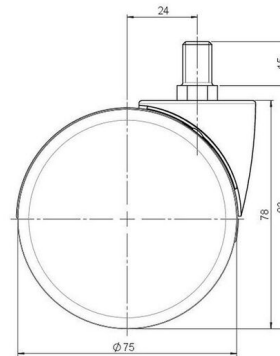

## Technical Details

Product Type	Furniture caster
Wheel diameter	75mm
Load capacity	75kg
Overall height with fixing	83mm
<b>Wheel:</b>	
Wheel type	Hard wheel
Wheel color	RAL 9006 White aluminium
<b>Housing:</b>	
Housing form	unhooded, with neck diameter
Neck diameter	20mm
Housing material	High quality nylon
Housing color	RAL 9006 White aluminium
Mobility concept	Freewheel
Fixing	M10x15mm Threaded stem
Description	DDK 75 - 3 X10

### No-Noise™ Stem:

- 11x19,5mm with 11,4mm circlip
- 11x19,5mm with 110,6mm circlip

### Threaded stems:

- M8x15mm
- M8x20mm
- M8x25mm
- M10x15mm
- M10x20mm
- M10x25mm
- M10x30mm
- M10x40mm
- M12x20mm

### Square plates:

- 38x38mm
- 55x55mm
- 60x60mm