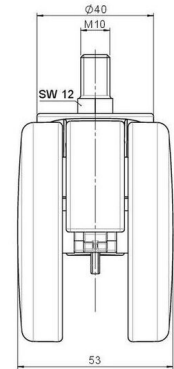

## Technical Details

Product Type	Furniture caster
Wheel diameter	75mm
Load capacity	75kg
Overall height with fixing	83mm
<b>Wheel:</b>	
Wheel type	Hard wheel
Wheel color	RAL 9006 White aluminium
<b>Housing:</b>	
Housing form	unhooded, with neck diameter
Neck diameter	20mm
Housing material	High quality nylon
Housing color	RAL 9006 White aluminium
Mobility concept	Freewheel
Fixing	M10x15mm Threaded stem
Description	DDK 75 - 3 X10

### No-Noise™ Stem:

- 11x19,5mm with 11,4mm circlip
- 11x19,5mm with 110,6mm circlip

### Threaded stems:

- M8x15mm
- M8x20mm
- M8x25mm
- M10x15mm
- M10x20mm
- M10x25mm
- M10x30mm
- M10x40mm
- M12x20mm

### Square plates:

- 38x38mm
- 55x55mm
- 60x60mm