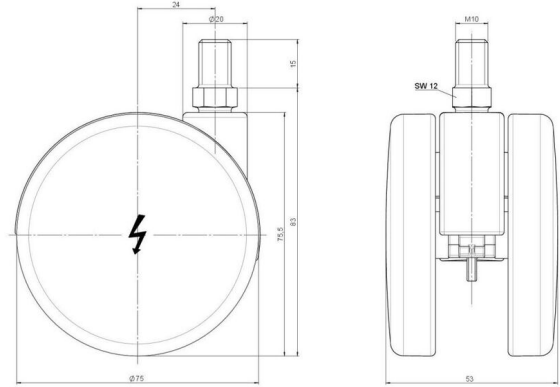

Standard D075

As of: June 17, 2026

Description	Model	Carton Quantity
DDKA 75 -32 X10	D075	150 pcs per Carton

Technical Details

Product Type	Furniture caster
Wheel diameter	75mm
Load capacity	75kg
Overall height with fixing	83mm
Wheel:	
Wheel type	Hard wheel
Wheel color	RAL 9005 Jet black
Housing:	
Housing form	unhooded, with neck diameter
Neck diameter	20mm
Housing material	High quality nylon
Housing color	RAL 9005 Jet black
Mobility concept	Freewheel
Fixing	M10x15mm Threaded stem
Description	DDKA 75 -32 X10

Fixings

Compatible with the following available fixings:

No-Noise™ Stem:

- 11x19,5mm with 11,4mm circlip
- 11x19,5mm with 110,6mm circlip

Push fit stems:

- 10x22mm with 10,3mm circlip
- 10x22mm with 10,5mm circlip
- 11x19,5mm with 11,4mm circlip
- 11x19,5mm with 11,8mm circlip
- 11x22mm with 11,4mm circlip
- 11x22mm with 11,6mm circlip
- 11x22mm with 11,8mm circlip

Threaded stems:

- M8x15mm
- M8x20mm
- M8x25mm
- M10x15mm
- M10x20mm
- M10x25mm
- M10x30mm
- M10x40mm
- M12x20mm

Square plates:

- 38x38mm
- 55x55mm
- 60x60mm