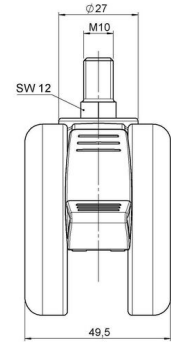

Standard D066

As of: June 25, 2026

Description	Model	Carton Quantity
DDKF 66 - 3 X10	D066	150 pcs per Carton

Technical Details

Product Type	Furniture caster
Wheel diameter	65mm
Load capacity	65kg
Overall height with fixing	72,5mm
Wheel:	
Wheel type	Hard wheel
Wheel color	RAL 9005 Jet black
Housing:	
Housing form	unhooded, with neck diameter
Neck diameter	27mm
Housing material	High quality nylon
Housing color	RAL 9005 Jet black
Mobility concept	Stopper brake
Fixing	M10x15mm Threaded stem
Description	DDKF 66 - 3 X10

Fixings

Compatible with the following available fixings:

No-Noise™ Stem:

- 11x19,5mm with 11,4mm circlip
- 11x19,5mm with 110,6mm circlip

Push fit stems:

- 10x22mm with 10,3mm circlip
- 10x22mm with 10,5mm circlip
- 11x19,5mm with 11,4mm circlip
- 11x19,5mm with 11,8mm circlip
- 11x22mm with 11,4mm circlip
- 11x22mm with 11,6mm circlip
- 11x22mm with 11,8mm circlip

Threaded stems:

- M8x15mm
- M8x20mm
- M8x25mm
- M10x15mm
- M10x20mm
- M10x25mm
- M10x30mm
- M10x40mm
- M12x20mm

Square plates:

- 38x38mm
- 55x55mm
- 60x60mm