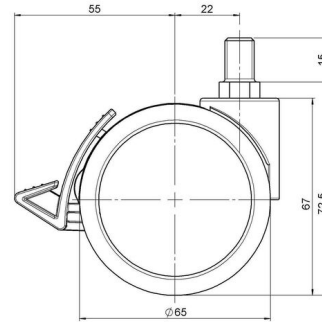

Standard D066

As of: June 25, 2026

Description	Model	Carton Quantity
DDKF 66 - 3 X10	D066	150 pcs per Carton

Technical Details

Product Type	Furniture caster
Wheel diameter	65mm
Load capacity	65kg
Overall height with fixing	72,5mm
Wheel:	
Wheel type	Hard wheel
Wheel color	RAL 9005 Jet black
Housing:	
Housing form	unhooded, with neck diameter
Neck diameter	27mm
Housing material	High quality nylon
Housing color	RAL 9005 Jet black
Mobility concept	Stopper brake
Fixing	M10x15mm Threaded stem
Description	DDKF 66 - 3 X10

Fixings

Compatible with the following available fixings:

No-Noise™ Stem:

- 11x19,5mm with 11,4mm circlip
- 11x19,5mm with 110,6mm circlip

Push fit stems:

- 10x22mm with 10,3mm circlip
- 10x22mm with 10,5mm circlip
- 11x19,5mm with 11,4mm circlip
- 11x19,5mm with 11,8mm circlip
- 11x22mm with 11,4mm circlip
- 11x22mm with 11,6mm circlip
- 11x22mm with 11,8mm circlip

Threaded stems:

- M8x15mm
- M8x20mm
- M8x25mm
- M10x15mm
- M10x20mm
- M10x25mm
- M10x30mm
- M10x40mm
- M12x20mm

Square plates:

- 38x38mm
- 55x55mm
- 60x60mm