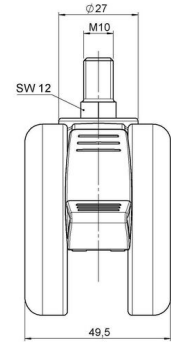

## Technical Details

Product Type	Furniture caster
Wheel diameter	65mm
Load capacity	65kg
Overall height with fixing	72,5mm
<b>Wheel:</b>	
Wheel type	Hard wheel
Wheel color	RAL 9005 Jet black
<b>Housing:</b>	
Housing form	unhooded, with neck diameter
Neck diameter	27mm
Housing material	High quality nylon
Housing color	RAL 9005 Jet black
Mobility concept	Stopper brake
Fixing	M10x15mm Threaded stem
Description	DDKF 66 - 3 X10

### No-Noise™ Stem:

- 11x19,5mm with 11,4mm circlip
- 11x19,5mm with 110,6mm circlip

### Threaded stems:

- M8x15mm
- M8x20mm
- M8x25mm
- M10x15mm
- M10x20mm
- M10x25mm
- M10x30mm
- M10x40mm
- M12x20mm

### Square plates:

- 38x38mm
- 55x55mm
- 60x60mm