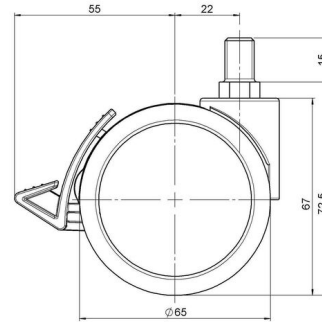

## Technical Details

Product Type	Furniture caster
Wheel diameter	65mm
Load capacity	65kg
Overall height with fixing	72,5mm
<b>Wheel:</b>	
Wheel type	Hard wheel
Wheel color	RAL 9005 Jet black
<b>Housing:</b>	
Housing form	unhooded, with neck diameter
Neck diameter	27mm
Housing material	High quality nylon
Housing color	RAL 9005 Jet black
Mobility concept	Stopper brake
Fixing	M10x15mm Threaded stem
Description	DDKF 66 - 3 X10

### No-Noise™ Stem:

- 11x19,5mm with 11,4mm circlip
- 11x19,5mm with 110,6mm circlip

### Push fit stems:

- 10x22mm with 10,3mm circlip
- 10x22mm with 10,5mm circlip
- 11x19,5mm with 11,4mm circlip
- 11x19,5mm with 11,8mm circlip
- 11x22mm with 11,4mm circlip
- 11x22mm with 11,6mm circlip
- 11x22mm with 11,8mm circlip

### Square plates:

- 38x38mm
- 55x55mm
- 60x60mm