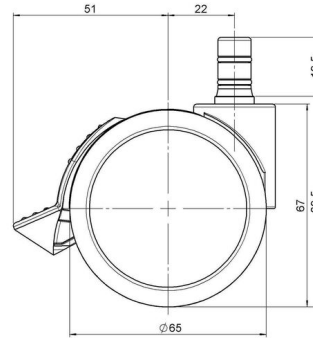

Standard D066

As of: June 25, 2026

Description	Model	Carton Quantity
DDKF 66 - 3X2NN	D066	150 pcs per Carton

Technical Details

Product Type	Furniture caster
Wheel diameter	65mm
Load capacity	65kg
Overall height with fixing	69,5mm
Wheel:	
Wheel type	Hard wheel
Wheel color	RAL 9005 Jet black
Housing:	
Housing form	unhooded, with neck diameter
Neck diameter	27mm
Housing material	High quality nylon
Housing color	RAL 9005 Jet black
Mobility concept	Stopper brake
Fixing	No-Noise™ Stem, 11x19,5mm Push fit stem with double circlips, 11,4mm
Description	DDKF 66 - 3X2NN

Fixings

Compatible with the following available fixings:

No-Noise™ Stem:

- 11x19,5mm with 11,4mm circlip
- 11x19,5mm with 110,6mm circlip

Push fit stems:

- 10x22mm with 10,3mm circlip
- 10x22mm with 10,5mm circlip
- 11x19,5mm with 11,4mm circlip
- 11x19,5mm with 11,8mm circlip
- 11x22mm with 11,4mm circlip
- 11x22mm with 11,6mm circlip
- 11x22mm with 11,8mm circlip

Threaded stems:

- M8x15mm
- M8x20mm
- M8x25mm
- M10x15mm
- M10x20mm
- M10x25mm
- M10x30mm
- M10x40mm
- M12x20mm

Square plates:

- 38x38mm
- 55x55mm
- 60x60mm