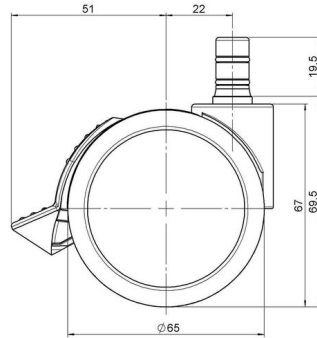

Standard D066

As of: April 30, 2026

Description	Model	Carton Quantity
DDKF 66 - 3X2NN	D066	150 pcs per Carton

Technical Details

Product Type	Furniture caster
Wheel diameter	65mm
Load capacity	65kg
Overall height with fixing	69,5mm
Wheel:	
Wheel type	Hard wheel
Wheel color	RAL 9005 Jet black
Housing:	
Housing form	unhooded, with neck diameter
Neck diameter	27mm
Housing material	High quality nylon
Housing color	RAL 9005 Jet black
Mobility concept	Stopper brake
Fixing	No-Noise™ Stem, 11x19,5mm Push fit stem with double circlips, 11,4mm
Description	DDKF 66 - 3X2NN

Fixings

Compatible with the following available fixings:

No-Noise™ Stem:

- 11x19,5mm with 11,4mm circlip
- 11x19,5mm with 110,6mm circlip

Push fit stems:

- 10x22mm with 10,3mm circlip
- 10x22mm with 10,5mm circlip
- 11x19,5mm with 11,4mm circlip
- 11x19,5mm with 11,8mm circlip
- 11x22mm with 11,4mm circlip
- 11x22mm with 11,6mm circlip
- 11x22mm with 11,8mm circlip

Threaded stems:

- M8x15mm
- M8x20mm
- M8x25mm
- M10x15mm
- M10x20mm
- M10x25mm
- M10x30mm
- M10x40mm
- M12x20mm

Square plates:

- 38x38mm
- 55x55mm
- 60x60mm