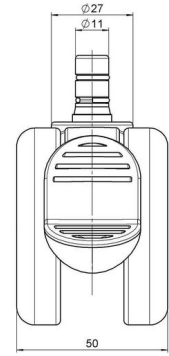

Standard D066

As of: April 30, 2026

Description	Model	Carton Quantity
DDKF 66 - 3X2NN	D066	150 pcs per Carton

Technical Details

Product Type	Furniture caster
Wheel diameter	65mm
Load capacity	65kg
Overall height with fixing	69,5mm
Wheel:	
Wheel type	Hard wheel
Wheel color	RAL 9005 Jet black
Housing:	
Housing form	unhooded, with neck diameter
Neck diameter	27mm
Housing material	High quality nylon
Housing color	RAL 9005 Jet black
Mobility concept	Stopper brake
Fixing	No-Noise™ Stem, 11x19,5mm Push fit stem with double circlips, 11,4mm
Description	DDKF 66 - 3X2NN

Fixings

Compatible with the following available fixings:

No-Noise™ Stem:

- 11x19,5mm with 11,4mm circlip
- 11x19,5mm with 110,6mm circlip

Push fit stems:

- 10x22mm with 10,3mm circlip
- 10x22mm with 10,5mm circlip
- 11x19,5mm with 11,4mm circlip
- 11x19,5mm with 11,8mm circlip
- 11x22mm with 11,4mm circlip
- 11x22mm with 11,6mm circlip
- 11x22mm with 11,8mm circlip

Threaded stems:

- M8x15mm
- M8x20mm
- M8x25mm
- M10x15mm
- M10x20mm
- M10x25mm
- M10x30mm
- M10x40mm
- M12x20mm

Square plates:

- 38x38mm
- 55x55mm
- 60x60mm