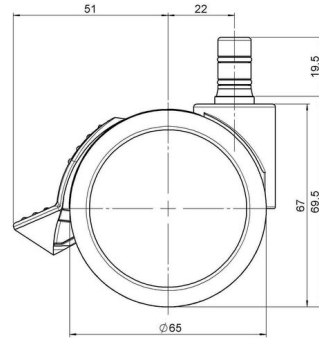

Standard D066

As of: December 09, 2025

Description	Model	Carton Quantity
DDKF 66 - 3X2NN	D066	150 pcs per Carton

Technical Details

Product Type	Furniture caster
Wheel diameter	65mm
Load capacity	65kg
Overall height with fixing	69,5mm
Wheel:	
Wheel type	Hard wheel
Wheel color	RAL 9005 Jet black
Housing:	
Housing form	unhooded, with neck diameter
Neck diameter	27mm
Housing material	High quality nylon
Housing color	RAL 9005 Jet black
Mobility concept	Stopper brake
Fixing	No-Noise™ Stem, 11x19,5mm Push fit stem with double circlips, 11,4mm
Description	DDKF 66 - 3X2NN

Fixings

Compatible with the following available fixings:

No-Noise™ Stem:

- 11x19,5mm with 11,4mm circlip
- 11x19,5mm with 110,6mm circlip

Push fit stems:

- 10x22mm with 10,3mm circlip
- 10x22mm with 10,5mm circlip
- 11x19,5mm with 11,4mm circlip
- 11x19,5mm with 11,8mm circlip
- 11x22mm with 11,4mm circlip
- 11x22mm with 11,6mm circlip
- 11x22mm with 11,8mm circlip

Threaded stems:

- M8x15mm
- M8x20mm
- M8x25mm
- M10x15mm
- M10x20mm
- M10x25mm
- M10x30mm
- M10x40mm
- M12x20mm

Square plates:

- 38x38mm
- 55x55mm
- 60x60mm