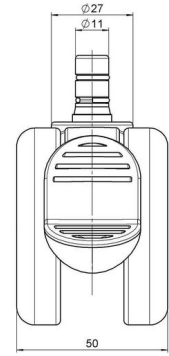

Standard D066

As of: June 25, 2026

Description	Model	Carton Quantity
DDKF 66 - 3X2NN	D066	150 pcs per Carton

Technical Details

Product Type	Furniture caster
Wheel diameter	65mm
Load capacity	65kg
Overall height with fixing	69,5mm
Wheel:	
Wheel type	Hard wheel
Wheel color	RAL 9005 Jet black
Housing:	
Housing form	unhooded, with neck diameter
Neck diameter	27mm
Housing material	High quality nylon
Housing color	RAL 9005 Jet black
Mobility concept	Stopper brake
Fixing	No-Noise™ Stem, 11x19,5mm Push fit stem with double circlips, 11,4mm
Description	DDKF 66 - 3X2NN

Fixings

Compatible with the following available fixings:

No-Noise™ Stem:

- 11x19,5mm with 11,4mm circlip
- 11x19,5mm with 110,6mm circlip

Push fit stems:

- 10x22mm with 10,3mm circlip
- 10x22mm with 10,5mm circlip
- 11x19,5mm with 11,4mm circlip
- 11x19,5mm with 11,8mm circlip
- 11x22mm with 11,4mm circlip
- 11x22mm with 11,6mm circlip
- 11x22mm with 11,8mm circlip

Threaded stems:

- M8x15mm
- M8x20mm
- M8x25mm
- M10x15mm
- M10x20mm
- M10x25mm
- M10x30mm
- M10x40mm
- M12x20mm

Square plates:

- 38x38mm
- 55x55mm
- 60x60mm