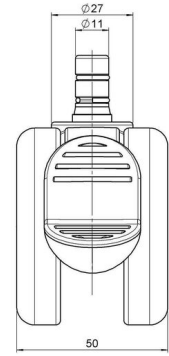

Standard D066

As of: December 09, 2025

Description	Model	Carton Quantity
DDKF 66 - 3X2NN	D066	150 pcs per Carton

Technical Details

Product Type	Furniture caster
Wheel diameter	65mm
Load capacity	65kg
Overall height with fixing	69,5mm
Wheel:	
Wheel type	Hard wheel
Wheel color	RAL 9005 Jet black
Housing:	
Housing form	unhooded, with neck diameter
Neck diameter	27mm
Housing material	High quality nylon
Housing color	RAL 9005 Jet black
Mobility concept	Stopper brake
Fixing	No-Noise™ Stem, 11x19,5mm Push fit stem with double circlips, 11,4mm
Description	DDKF 66 - 3X2NN

Fixings

Compatible with the following available fixings:

No-Noise™ Stem:

- 11x19,5mm with 11,4mm circlip
- 11x19,5mm with 110,6mm circlip

Push fit stems:

- 10x22mm with 10,3mm circlip
- 10x22mm with 10,5mm circlip
- 11x19,5mm with 11,4mm circlip
- 11x19,5mm with 11,8mm circlip
- 11x22mm with 11,4mm circlip
- 11x22mm with 11,6mm circlip
- 11x22mm with 11,8mm circlip

Threaded stems:

- M8x15mm
- M8x20mm
- M8x25mm
- M10x15mm
- M10x20mm
- M10x25mm
- M10x30mm
- M10x40mm
- M12x20mm

Square plates:

- 38x38mm
- 55x55mm
- 60x60mm