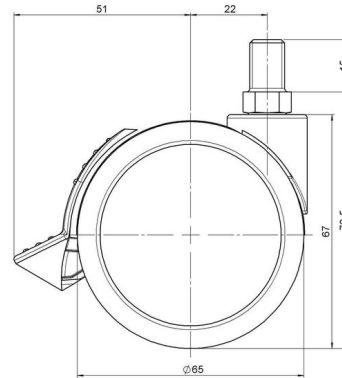

Standard D071

As of: June 16, 2026

Description DDKF 71 - 3 X10	Model D071	Carton Quantity 150 pcs per Carton
--------------------------------	---------------	---------------------------------------

Technical Details

Product Type	Furniture caster
Wheel diameter	65mm
Load capacity	65kg
Overall height with fixing	73,5mm
Wheel:	
Wheel type	Hard wheel
Wheel color	RAL 9005 Jet black
Housing:	
Housing form	unhooded, with neck diameter
Neck diameter	23mm
Housing material	High quality nylon
Housing color	RAL 9005 Jet black
Mobility concept	Stopper brake
Fixing	M10x15mm Threaded stem
Description	DDKF 71 - 3 X10

Fixings

Compatible with the following available fixings:

No-Noise™ Stem:

- 11x19,5mm with 11,4mm circlip
- 11x19,5mm with 110,6mm circlip

Push fit stems:

- 10x22mm with 10,3mm circlip
- 10x22mm with 10,5mm circlip
- 11x19,5mm with 11,4mm circlip
- 11x19,5mm with 11,8mm circlip
- 11x22mm with 11,4mm circlip
- 11x22mm with 11,6mm circlip
- 11x22mm with 11,8mm circlip

Threaded stems:

- M8x15mm
- M8x20mm
- M8x25mm
- M10x15mm
- M10x20mm
- M10x25mm
- M10x30mm
- M10x40mm
- M12x20mm

Square plates:

- 38x38mm
- 55x55mm
- 60x60mm