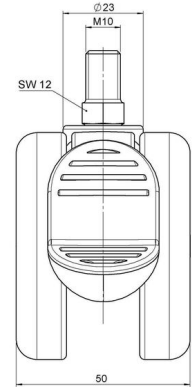

Standard D071

As of: June 16, 2026

Description DDKF 71 - 3 X10	Model D071	Carton Quantity 150 pcs per Carton
--------------------------------	---------------	---------------------------------------

Technical Details

Product Type	Furniture caster
Wheel diameter	65mm
Load capacity	65kg
Overall height with fixing	73,5mm
Wheel:	
Wheel type	Hard wheel
Wheel color	RAL 9005 Jet black
Housing:	
Housing form	unhooded, with neck diameter
Neck diameter	23mm
Housing material	High quality nylon
Housing color	RAL 9005 Jet black
Mobility concept	Stopper brake
Fixing	M10x15mm Threaded stem
Description	DDKF 71 - 3 X10

Fixings

Compatible with the following available fixings:

No-Noise™ Stem:

- 11x19,5mm with 11,4mm circlip
- 11x19,5mm with 110,6mm circlip

Push fit stems:

- 10x22mm with 10,3mm circlip
- 10x22mm with 10,5mm circlip
- 11x19,5mm with 11,4mm circlip
- 11x19,5mm with 11,8mm circlip
- 11x22mm with 11,4mm circlip
- 11x22mm with 11,6mm circlip
- 11x22mm with 11,8mm circlip

Threaded stems:

- M8x15mm
- M8x20mm
- M8x25mm
- M10x15mm
- M10x20mm
- M10x25mm
- M10x30mm
- M10x40mm
- M12x20mm

Square plates:

- 38x38mm
- 55x55mm
- 60x60mm