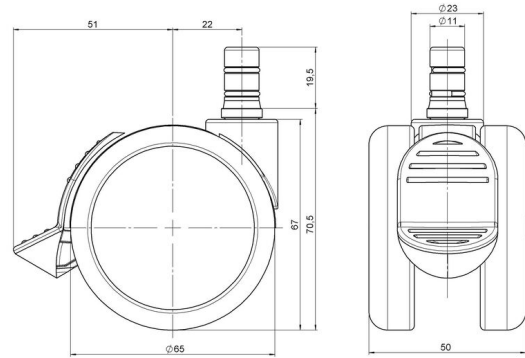

Standard D071

As of: July 07, 2026

Description	Model	Carton Quantity
DDKF 71 - 3X2NN	D071	150 pcs per Carton

Technical Details

Product Type	Furniture caster
Wheel diameter	65mm
Load capacity	65kg
Overall height with fixing	70,5mm
Wheel:	
Wheel type	Hard wheel
Wheel color	RAL 9005 Jet black
Housing:	
Housing form	unhooded, with neck diameter
Neck diameter	23mm
Housing material	High quality nylon
Housing color	RAL 9005 Jet black
Mobility concept	Stopper brake
Fixing	No-Noise™ Stem, 11x19,5mm Push fit stem with double circlips, 11,4mm
Description	DDKF 71 - 3X2NN

Fixings

Compatible with the following available fixings:

No-Noise™ Stem:

- 11x19,5mm with 11,4mm circlip
- 11x19,5mm with 110,6mm circlip

Push fit stems:

- 10x22mm with 10,3mm circlip
- 10x22mm with 10,5mm circlip
- 11x19,5mm with 11,4mm circlip
- 11x19,5mm with 11,8mm circlip
- 11x22mm with 11,4mm circlip
- 11x22mm with 11,6mm circlip
- 11x22mm with 11,8mm circlip

Threaded stems:

- M8x15mm
- M8x20mm
- M8x25mm
- M10x15mm
- M10x20mm
- M10x25mm
- M10x30mm
- M10x40mm
- M12x20mm

Square plates:

- 38x38mm
- 55x55mm
- 60x60mm