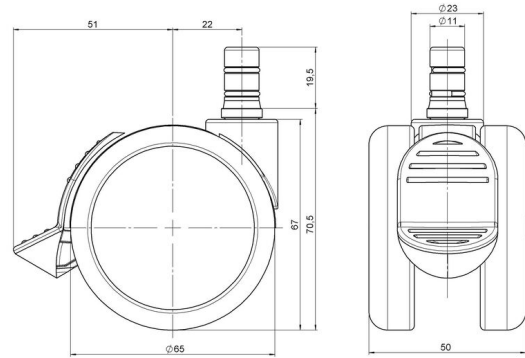

Standard D071

As of: May 23, 2026

Description	Model	Carton Quantity
DDKF 71 - 3X2NN	D071	150 pcs per Carton

Technical Details

Product Type	Furniture caster
Wheel diameter	65mm
Load capacity	65kg
Overall height with fixing	70,5mm
Wheel:	
Wheel type	Hard wheel
Wheel color	RAL 9005 Jet black
Housing:	
Housing form	unhooded, with neck diameter
Neck diameter	23mm
Housing material	High quality nylon
Housing color	RAL 9005 Jet black
Mobility concept	Stopper brake
Fixing	No-Noise™ Stem, 11x19,5mm Push fit stem with double circlips, 11,4mm
Description	DDKF 71 - 3X2NN

Fixings

Compatible with the following available fixings:

No-Noise™ Stem:

- 11x19,5mm with 11,4mm circlip
- 11x19,5mm with 110,6mm circlip

Push fit stems:

- 10x22mm with 10,3mm circlip
- 10x22mm with 10,5mm circlip
- 11x19,5mm with 11,4mm circlip
- 11x19,5mm with 11,8mm circlip
- 11x22mm with 11,4mm circlip
- 11x22mm with 11,6mm circlip
- 11x22mm with 11,8mm circlip

Threaded stems:

- M8x15mm
- M8x20mm
- M8x25mm
- M10x15mm
- M10x20mm
- M10x25mm
- M10x30mm
- M10x40mm
- M12x20mm

Square plates:

- 38x38mm
- 55x55mm
- 60x60mm