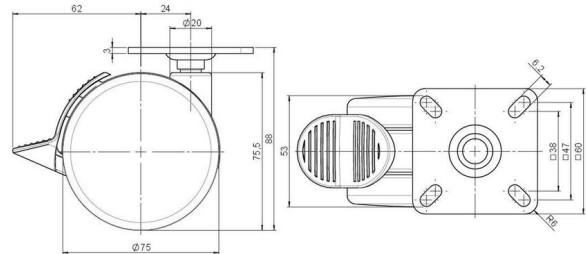

## Technical Details

Product Type	Furniture caster
Wheel diameter	75mm
Load capacity	75kg
Overall height with fixing	88mm
<b>Wheel:</b>	
Wheel type	Hard wheel
Wheel color	RAL 9005 Jet black
<b>Housing:</b>	
Housing form	unhooded, with neck diameter
Neck diameter	20mm
Housing material	High quality nylon
Housing color	RAL 9005 Jet black
Mobility concept	Stopper brake
Fixing	60x60mm Plate
Description	DDKF 75 - 3 X 1

### No-Noise™ Stem:

- 11x19,5mm with 11,4mm circlip
- 11x19,5mm with 110,6mm circlip

### Threaded stems:

- M8x15mm
- M8x20mm
- M8x25mm
- M10x15mm
- M10x20mm
- M10x25mm
- M10x30mm
- M10x40mm
- M12x20mm

### Square plates:

- 38x38mm
- 55x55mm
- 60x60mm