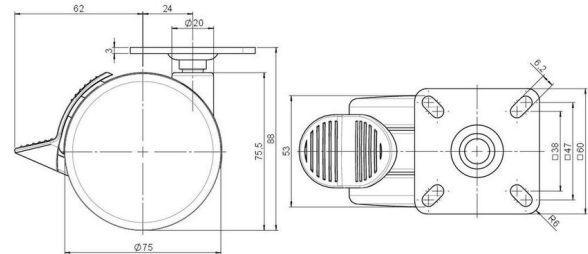

## Technical Details

Product Type	Furniture caster
Wheel diameter	75mm
Load capacity	75kg
Overall height with fixing	88mm
<b>Wheel:</b>	
Wheel type	Hard wheel
Wheel color	RAL 9005 Jet black
<b>Housing:</b>	
Housing form	unhooded, with neck diameter
Neck diameter	20mm
Housing material	High quality nylon
Housing color	RAL 9005 Jet black
Mobility concept	Stopper brake
Fixing	60x60mm Plate
Description	DDKF 75 - 3 X 1

### No-Noise™ Stem:

- 11x19,5mm with 11,4mm circlip
- 11x19,5mm with 110,6mm circlip

### Threaded stems:

- M8x15mm
- M8x20mm
- M8x25mm
- M10x15mm
- M10x20mm
- M10x25mm
- M10x30mm
- M10x40mm
- M12x20mm

### Square plates:

- 38x38mm
- 55x55mm
- 60x60mm