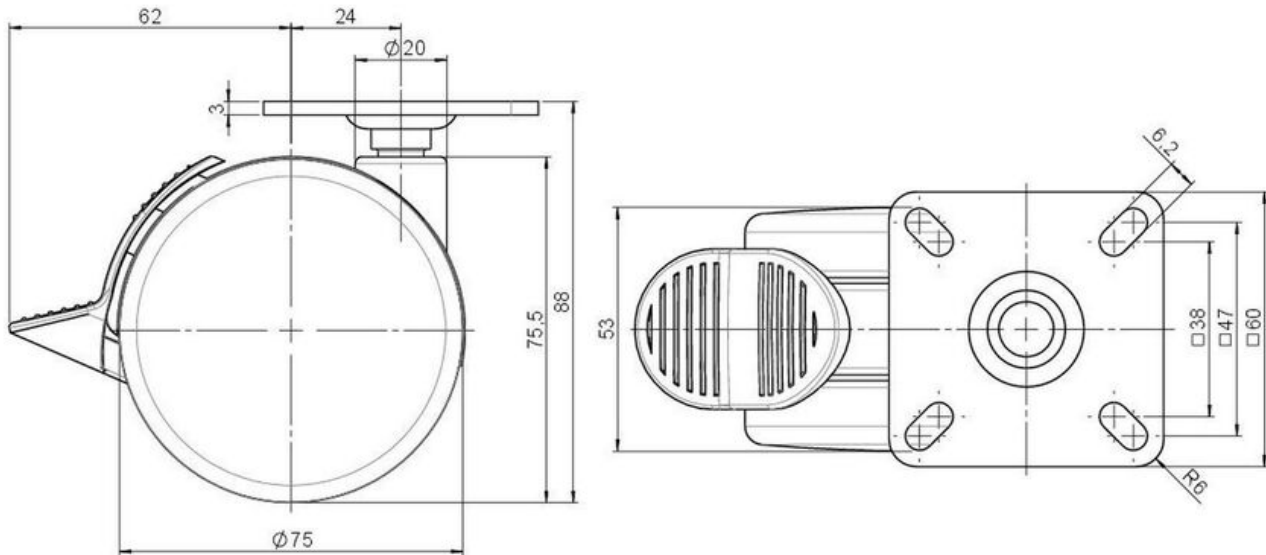

Description DDKF 75 - 3 X 1	Model D075	Carton Quantity 120 pcs per Carton
--------------------------------	---------------	---------------------------------------

Technical Details

Product Type	Furniture caster
Wheel diameter	75mm
Load capacity	75kg
Overall height with fixing	88mm
Wheel:	
Wheel type	Hard wheel
Wheel color	RAL 9006 White aluminium
Housing:	
Housing form	unhooded, with neck diameter
Neck diameter	20mm
Housing material	High quality nylon
Housing color	RAL 9006 White aluminium
Mobility concept	Stopper brake
Fixing	60x60mm Plate
Description	DDKF 75 - 3 X 1

Fixings

Compatible with the following available fixings:

No-Noise™ Stem:

- 11x19,5mm with 11,4mm circlip
- 11x19,5mm with 110,6mm circlip

Push fit stems:

- 10x22mm with 10,3mm circlip
- 10x22mm with 10,5mm circlip
- 11x19,5mm with 11,4mm circlip
- 11x19,5mm with 11,8mm circlip
- 11x22mm with 11,4mm circlip
- 11x22mm with 11,6mm circlip
- 11x22mm with 11,8mm circlip

Threaded stems:

- M8x15mm
- M8x20mm
- M8x25mm
- M10x15mm
- M10x20mm
- M10x25mm
- M10x30mm
- M10x40mm
- M12x20mm

Square plates:

- 38x38mm
- 55x55mm
- 60x60mm