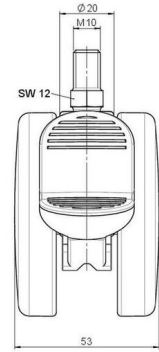

Standard D075

As of: May 23, 2026

| Description | Model | Carton Quantity |
|-----------------|-------|--------------------|
| DDKF 75 - 3 X10 | D075 | 120 pcs per Carton |

Technical Details

| | |
|----------------------------|------------------------------|
| Product Type | Furniture caster |
| Wheel diameter | 75mm |
| Load capacity | 75kg |
| Overall height with fixing | 83mm |
| Wheel: | |
| Wheel type | Hard wheel |
| Wheel color | RAL 9005 Jet black |
| Housing: | |
| Housing form | unhooded, with neck diameter |
| Neck diameter | 20mm |
| Housing material | High quality nylon |
| Housing color | RAL 9005 Jet black |
| Mobility concept | Stopper brake |
| Fixing | M10x15mm Threaded stem |
| Description | DDKF 75 - 3 X10 |

Fixings

Compatible with the following available fixings:

No-Noise™ Stem:

- 11x19,5mm with 11,4mm circlip
- 11x19,5mm with 110,6mm circlip

Push fit stems:

- 10x22mm with 10,3mm circlip
- 10x22mm with 10,5mm circlip
- 11x19,5mm with 11,4mm circlip
- 11x19,5mm with 11,8mm circlip
- 11x22mm with 11,4mm circlip
- 11x22mm with 11,6mm circlip
- 11x22mm with 11,8mm circlip

Threaded stems:

- M8x15mm
- M8x20mm
- M8x25mm
- M10x15mm
- M10x20mm
- M10x25mm
- M10x30mm
- M10x40mm
- M12x20mm

Square plates:

- 38x38mm
- 55x55mm
- 60x60mm