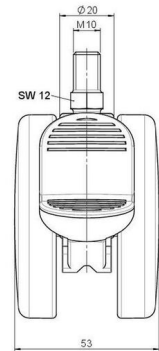

Standard D075

As of: July 07, 2026

Description	Model	Carton Quantity
DDKF 75 - 3 X10	D075	120 pcs per Carton

Technical Details

Product Type	Furniture caster
Wheel diameter	75mm
Load capacity	75kg
Overall height with fixing	83mm
Wheel:	
Wheel type	Hard wheel
Wheel color	RAL 9005 Jet black
Housing:	
Housing form	unhooded, with neck diameter
Neck diameter	20mm
Housing material	High quality nylon
Housing color	RAL 9005 Jet black
Mobility concept	Stopper brake
Fixing	M10x15mm Threaded stem
Description	DDKF 75 - 3 X10

Fixings

Compatible with the following available fixings:

No-Noise™ Stem:

- 11x19,5mm with 11,4mm circlip
- 11x19,5mm with 110,6mm circlip

Push fit stems:

- 10x22mm with 10,3mm circlip
- 10x22mm with 10,5mm circlip
- 11x19,5mm with 11,4mm circlip
- 11x19,5mm with 11,8mm circlip
- 11x22mm with 11,4mm circlip
- 11x22mm with 11,6mm circlip
- 11x22mm with 11,8mm circlip

Threaded stems:

- M8x15mm
- M8x20mm
- M8x25mm
- M10x15mm
- M10x20mm
- M10x25mm
- M10x30mm
- M10x40mm
- M12x20mm

Square plates:

- 38x38mm
- 55x55mm
- 60x60mm