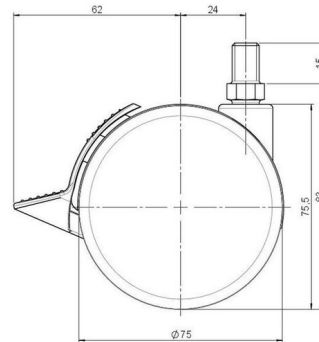

Standard D075

As of: July 07, 2026

Description	Model	Carton Quantity
DDKF 75 - 3 X10	D075	120 pcs per Carton

Technical Details

Product Type	Furniture caster
Wheel diameter	75mm
Load capacity	75kg
Overall height with fixing	83mm
Wheel:	
Wheel type	Hard wheel
Wheel color	RAL 9005 Jet black
Housing:	
Housing form	unhooded, with neck diameter
Neck diameter	20mm
Housing material	High quality nylon
Housing color	RAL 9005 Jet black
Mobility concept	Stopper brake
Fixing	M10x15mm Threaded stem
Description	DDKF 75 - 3 X10

Fixings

Compatible with the following available fixings:

No-Noise™ Stem:

- 11x19,5mm with 11,4mm circlip
- 11x19,5mm with 110,6mm circlip

Push fit stems:

- 10x22mm with 10,3mm circlip
- 10x22mm with 10,5mm circlip
- 11x19,5mm with 11,4mm circlip
- 11x19,5mm with 11,8mm circlip
- 11x22mm with 11,4mm circlip
- 11x22mm with 11,6mm circlip
- 11x22mm with 11,8mm circlip

Threaded stems:

- M8x15mm
- M8x20mm
- M8x25mm
- M10x15mm
- M10x20mm
- M10x25mm
- M10x30mm
- M10x40mm
- M12x20mm

Square plates:

- 38x38mm
- 55x55mm
- 60x60mm