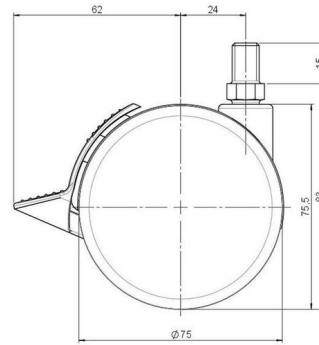

Standard D075

As of: July 07, 2026

Description	Model	Carton Quantity
DDKF 75 - 3 X10	D075	120 pcs per Carton

Technical Details

Product Type	Furniture caster
Wheel diameter	75mm
Load capacity	75kg
Overall height with fixing	83mm
Wheel:	
Wheel type	Hard wheel
Wheel color	RAL 9005 Jet black
Housing:	
Housing form	unhooded, with neck diameter
Neck diameter	20mm
Housing material	High quality nylon
Housing color	RAL 9005 Jet black
Mobility concept	Stopper brake
Fixing	M10x15mm Threaded stem
Description	DDKF 75 - 3 X10

Fixings

Compatible with the following available fixings:

No-Noise™ Stem:

- 11x19,5mm with 11,4mm circlip
- 11x19,5mm with 110,6mm circlip

Push fit stems:

- 10x22mm with 10,3mm circlip
- 10x22mm with 10,5mm circlip
- 11x19,5mm with 11,4mm circlip
- 11x19,5mm with 11,8mm circlip
- 11x22mm with 11,4mm circlip
- 11x22mm with 11,6mm circlip
- 11x22mm with 11,8mm circlip

Threaded stems:

- M8x15mm
- M8x20mm
- M8x25mm
- M10x15mm
- M10x20mm
- M10x25mm
- M10x30mm
- M10x40mm
- M12x20mm

Square plates:

- 38x38mm
- 55x55mm
- 60x60mm