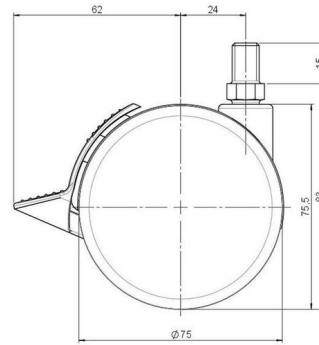

Standard D075

As of: May 23, 2026

| Description | Model | Carton Quantity |
|-----------------|-------|--------------------|
| DDKF 75 - 3 X10 | D075 | 120 pcs per Carton |

Technical Details

| | |
|----------------------------|------------------------------|
| Product Type | Furniture caster |
| Wheel diameter | 75mm |
| Load capacity | 75kg |
| Overall height with fixing | 83mm |
| Wheel: | |
| Wheel type | Hard wheel |
| Wheel color | RAL 9005 Jet black |
| Housing: | |
| Housing form | unhooded, with neck diameter |
| Neck diameter | 20mm |
| Housing material | High quality nylon |
| Housing color | RAL 9005 Jet black |
| Mobility concept | Stopper brake |
| Fixing | M10x15mm Threaded stem |
| Description | DDKF 75 - 3 X10 |

Fixings

Compatible with the following available fixings:

No-Noise™ Stem:

- 11x19,5mm with 11,4mm circlip
- 11x19,5mm with 110,6mm circlip

Push fit stems:

- 10x22mm with 10,3mm circlip
- 10x22mm with 10,5mm circlip
- 11x19,5mm with 11,4mm circlip
- 11x19,5mm with 11,8mm circlip
- 11x22mm with 11,4mm circlip
- 11x22mm with 11,6mm circlip
- 11x22mm with 11,8mm circlip

Threaded stems:

- M8x15mm
- M8x20mm
- M8x25mm
- M10x15mm
- M10x20mm
- M10x25mm
- M10x30mm
- M10x40mm
- M12x20mm

Square plates:

- 38x38mm
- 55x55mm
- 60x60mm