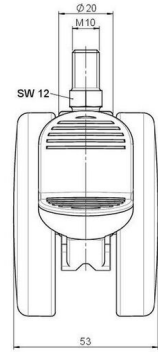

Standard D075

As of: July 07, 2026

Description	Model	Carton Quantity
DDKF 75 - 3 X10	D075	120 pcs per Carton

Technical Details

Product Type	Furniture caster
Wheel diameter	75mm
Load capacity	75kg
Overall height with fixing	83mm
Wheel:	
Wheel type	Hard wheel
Wheel color	RAL 9005 Jet black
Housing:	
Housing form	unhooded, with neck diameter
Neck diameter	20mm
Housing material	High quality nylon
Housing color	RAL 9005 Jet black
Mobility concept	Stopper brake
Fixing	M10x15mm Threaded stem
Description	DDKF 75 - 3 X10

Fixings

Compatible with the following available fixings:

No-Noise™ Stem:

- 11x19,5mm with 11,4mm circlip
- 11x19,5mm with 110,6mm circlip

Push fit stems:

- 10x22mm with 10,3mm circlip
- 10x22mm with 10,5mm circlip
- 11x19,5mm with 11,4mm circlip
- 11x19,5mm with 11,8mm circlip
- 11x22mm with 11,4mm circlip
- 11x22mm with 11,6mm circlip
- 11x22mm with 11,8mm circlip

Threaded stems:

- M8x15mm
- M8x20mm
- M8x25mm
- M10x15mm
- M10x20mm
- M10x25mm
- M10x30mm
- M10x40mm
- M12x20mm

Square plates:

- 38x38mm
- 55x55mm
- 60x60mm