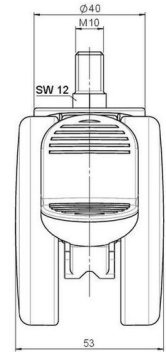

Standard D075

As of: July 07, 2026

Description DDKF 75 - 3 X10	Model D075	Carton Quantity 120 pcs per Carton
--------------------------------	---------------	---------------------------------------

Technical Details

Product Type	Furniture caster
Wheel diameter	75mm
Load capacity	75kg
Overall height with fixing	83mm
Wheel:	
Wheel type	Hard wheel
Wheel color	RAL 9006 White aluminium
Housing:	
Housing form	unhooded, with neck diameter
Neck diameter	20mm
Housing material	High quality nylon
Housing color	RAL 9006 White aluminium
Mobility concept	Stopper brake
Fixing	M10x15mm Threaded stem
Description	DDKF 75 - 3 X10

Fixings

Compatible with the following available fixings:

No-Noise™ Stem:

- 11x19,5mm with 11,4mm circlip
- 11x19,5mm with 110,6mm circlip

Push fit stems:

- 10x22mm with 10,3mm circlip
- 10x22mm with 10,5mm circlip
- 11x19,5mm with 11,4mm circlip
- 11x19,5mm with 11,8mm circlip
- 11x22mm with 11,4mm circlip
- 11x22mm with 11,6mm circlip
- 11x22mm with 11,8mm circlip

Threaded stems:

- M8x15mm
- M8x20mm
- M8x25mm
- M10x15mm
- M10x20mm
- M10x25mm
- M10x30mm
- M10x40mm
- M12x20mm

Square plates:

- 38x38mm
- 55x55mm
- 60x60mm