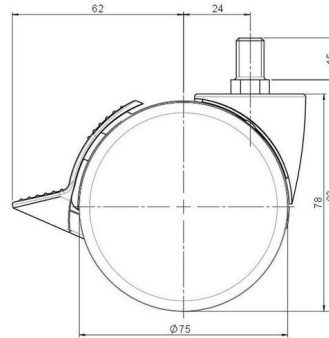

Standard D075

As of: July 07, 2026

Description DDKF 75 - 3 X10	Model D075	Carton Quantity 120 pcs per Carton
--------------------------------	---------------	---------------------------------------

Technical Details

Product Type	Furniture caster
Wheel diameter	75mm
Load capacity	75kg
Overall height with fixing	83mm
Wheel:	
Wheel type	Hard wheel
Wheel color	RAL 9006 White aluminium
Housing:	
Housing form	unhooded, with neck diameter
Neck diameter	20mm
Housing material	High quality nylon
Housing color	RAL 9006 White aluminium
Mobility concept	Stopper brake
Fixing	M10x15mm Threaded stem
Description	DDKF 75 - 3 X10

Fixings

Compatible with the following available fixings:

No-Noise™ Stem:

- 11x19,5mm with 11,4mm circlip
- 11x19,5mm with 110,6mm circlip

Push fit stems:

- 10x22mm with 10,3mm circlip
- 10x22mm with 10,5mm circlip
- 11x19,5mm with 11,4mm circlip
- 11x19,5mm with 11,8mm circlip
- 11x22mm with 11,4mm circlip
- 11x22mm with 11,6mm circlip
- 11x22mm with 11,8mm circlip

Threaded stems:

- M8x15mm
- M8x20mm
- M8x25mm
- M10x15mm
- M10x20mm
- M10x25mm
- M10x30mm
- M10x40mm
- M12x20mm

Square plates:

- 38x38mm
- 55x55mm
- 60x60mm