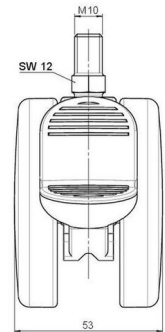

Standard D075

As of: May 23, 2026

Description	Model	Carton Quantity
DDKF 75 - 3 X10	D075	120 pcs per Carton

Technical Details

Product Type	Furniture caster
Wheel diameter	75mm
Load capacity	75kg
Overall height with fixing	83mm
Wheel:	
Wheel type	Hard wheel
Wheel color	RAL 9006 White aluminium
Housing:	
Housing form	unhooded, with neck diameter
Neck diameter	20mm
Housing material	High quality nylon
Housing color	RAL 9006 White aluminium
Mobility concept	Stopper brake
Fixing	M10x15mm Threaded stem
Description	DDKF 75 - 3 X10

Fixings

Compatible with the following available fixings:

No-Noise™ Stem:

- 11x19,5mm with 11,4mm circlip
- 11x19,5mm with 110,6mm circlip

Push fit stems:

- 10x22mm with 10,3mm circlip
- 10x22mm with 10,5mm circlip
- 11x19,5mm with 11,4mm circlip
- 11x19,5mm with 11,8mm circlip
- 11x22mm with 11,4mm circlip
- 11x22mm with 11,6mm circlip
- 11x22mm with 11,8mm circlip

Threaded stems:

- M8x15mm
- M8x20mm
- M8x25mm
- M10x15mm
- M10x20mm
- M10x25mm
- M10x30mm
- M10x40mm
- M12x20mm

Square plates:

- 38x38mm
- 55x55mm
- 60x60mm