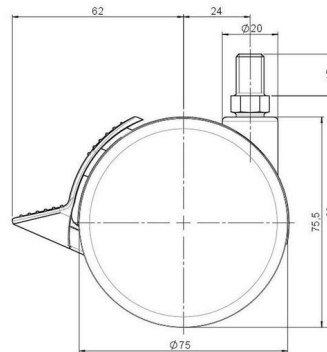

Standard D075

As of: July 07, 2026

| Description | Model | Carton Quantity |
|-----------------|-------|--------------------|
| DDKF 75 - 3 X10 | D075 | 120 pcs per Carton |

Technical Details

| | |
|----------------------------|------------------------------|
| Product Type | Furniture caster |
| Wheel diameter | 75mm |
| Load capacity | 75kg |
| Overall height with fixing | 83mm |
| Wheel: | |
| Wheel type | Hard wheel |
| Wheel color | RAL 9006 White aluminium |
| Housing: | |
| Housing form | unhooded, with neck diameter |
| Neck diameter | 20mm |
| Housing material | High quality nylon |
| Housing color | RAL 9006 White aluminium |
| Mobility concept | Stopper brake |
| Fixing | M10x15mm Threaded stem |
| Description | DDKF 75 - 3 X10 |

Fixings

Compatible with the following available fixings:

No-Noise™ Stem:

- 11x19,5mm with 11,4mm circlip
- 11x19,5mm with 110,6mm circlip

Push fit stems:

- 10x22mm with 10,3mm circlip
- 10x22mm with 10,5mm circlip
- 11x19,5mm with 11,4mm circlip
- 11x19,5mm with 11,8mm circlip
- 11x22mm with 11,4mm circlip
- 11x22mm with 11,6mm circlip
- 11x22mm with 11,8mm circlip

Threaded stems:

- M8x15mm
- M8x20mm
- M8x25mm
- M10x15mm
- M10x20mm
- M10x25mm
- M10x30mm
- M10x40mm
- M12x20mm

Square plates:

- 38x38mm
- 55x55mm
- 60x60mm