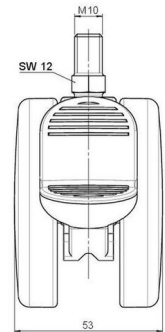

Standard D075

As of: July 07, 2026

| Description | Model | Carton Quantity |
|-----------------|-------|--------------------|
| DDKF 75 - 3 X10 | D075 | 120 pcs per Carton |

Technical Details

| | |
|----------------------------|------------------------------|
| Product Type | Furniture caster |
| Wheel diameter | 75mm |
| Load capacity | 75kg |
| Overall height with fixing | 83mm |
| Wheel: | |
| Wheel type | Hard wheel |
| Wheel color | RAL 9006 White aluminium |
| Housing: | |
| Housing form | unhooded, with neck diameter |
| Neck diameter | 20mm |
| Housing material | High quality nylon |
| Housing color | RAL 9006 White aluminium |
| Mobility concept | Stopper brake |
| Fixing | M10x15mm Threaded stem |
| Description | DDKF 75 - 3 X10 |

Fixings

Compatible with the following available fixings:

No-Noise™ Stem:

- 11x19,5mm with 11,4mm circlip
- 11x19,5mm with 110,6mm circlip

Push fit stems:

- 10x22mm with 10,3mm circlip
- 10x22mm with 10,5mm circlip
- 11x19,5mm with 11,4mm circlip
- 11x19,5mm with 11,8mm circlip
- 11x22mm with 11,4mm circlip
- 11x22mm with 11,6mm circlip
- 11x22mm with 11,8mm circlip

Threaded stems:

- M8x15mm
- M8x20mm
- M8x25mm
- M10x15mm
- M10x20mm
- M10x25mm
- M10x30mm
- M10x40mm
- M12x20mm

Square plates:

- 38x38mm
- 55x55mm
- 60x60mm