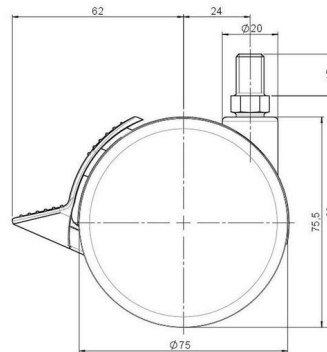

Standard D075

As of: May 23, 2026

Description	Model	Carton Quantity
DDKF 75 - 3 X10	D075	120 pcs per Carton

Technical Details

Product Type	Furniture caster
Wheel diameter	75mm
Load capacity	75kg
Overall height with fixing	83mm
Wheel:	
Wheel type	Hard wheel
Wheel color	RAL 9006 White aluminium
Housing:	
Housing form	unhooded, with neck diameter
Neck diameter	20mm
Housing material	High quality nylon
Housing color	RAL 9006 White aluminium
Mobility concept	Stopper brake
Fixing	M10x15mm Threaded stem
Description	DDKF 75 - 3 X10

Fixings

Compatible with the following available fixings:

No-Noise™ Stem:

- 11x19,5mm with 11,4mm circlip
- 11x19,5mm with 110,6mm circlip

Push fit stems:

- 10x22mm with 10,3mm circlip
- 10x22mm with 10,5mm circlip
- 11x19,5mm with 11,4mm circlip
- 11x19,5mm with 11,8mm circlip
- 11x22mm with 11,4mm circlip
- 11x22mm with 11,6mm circlip
- 11x22mm with 11,8mm circlip

Threaded stems:

- M8x15mm
- M8x20mm
- M8x25mm
- M10x15mm
- M10x20mm
- M10x25mm
- M10x30mm
- M10x40mm
- M12x20mm

Square plates:

- 38x38mm
- 55x55mm
- 60x60mm