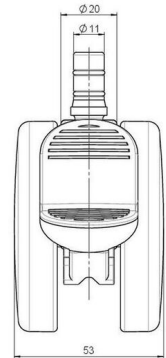

Standard D075

As of: July 07, 2026

Description	Model	Carton Quantity
DDKF 75 - 3X2NN	D075	120 pcs per Carton

Technical Details

Product Type	Furniture caster
Wheel diameter	75mm
Load capacity	75kg
Overall height with fixing	80mm
Wheel:	
Wheel type	Hard wheel
Wheel color	RAL 9005 Jet black
Housing:	
Housing form	unhooded, with neck diameter
Neck diameter	20mm
Housing material	High quality nylon
Housing color	RAL 9005 Jet black
Mobility concept	Stopper brake
Fixing	No-Noise™ Stem, 11x19,5mm Push fit stem with double circlips, 11,4mm
Description	DDKF 75 - 3X2NN

Fixings

Compatible with the following available fixings:

No-Noise™ Stem:

- 11x19,5mm with 11,4mm circlip
- 11x19,5mm with 110,6mm circlip

Push fit stems:

- 10x22mm with 10,3mm circlip
- 10x22mm with 10,5mm circlip
- 11x19,5mm with 11,4mm circlip
- 11x19,5mm with 11,8mm circlip
- 11x22mm with 11,4mm circlip
- 11x22mm with 11,6mm circlip
- 11x22mm with 11,8mm circlip

Threaded stems:

- M8x15mm
- M8x20mm
- M8x25mm
- M10x15mm
- M10x20mm
- M10x25mm
- M10x30mm
- M10x40mm
- M12x20mm

Square plates:

- 38x38mm
- 55x55mm
- 60x60mm