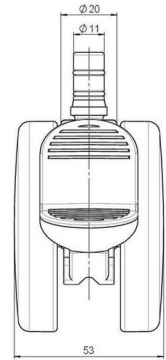

Standard D075

As of: May 23, 2026

Description	Model	Carton Quantity
DDKF 75 - 3X2NN	D075	120 pcs per Carton

Technical Details

Product Type	Furniture caster
Wheel diameter	75mm
Load capacity	75kg
Overall height with fixing	80mm
Wheel:	
Wheel type	Hard wheel
Wheel color	RAL 9005 Jet black
Housing:	
Housing form	unhooded, with neck diameter
Neck diameter	20mm
Housing material	High quality nylon
Housing color	RAL 9005 Jet black
Mobility concept	Stopper brake
Fixing	No-Noise™ Stem, 11x19,5mm Push fit stem with double circlips, 11,4mm
Description	DDKF 75 - 3X2NN

Fixings

Compatible with the following available fixings:

No-Noise™ Stem:

- 11x19,5mm with 11,4mm circlip
- 11x19,5mm with 110,6mm circlip

Push fit stems:

- 10x22mm with 10,3mm circlip
- 10x22mm with 10,5mm circlip
- 11x19,5mm with 11,4mm circlip
- 11x19,5mm with 11,8mm circlip
- 11x22mm with 11,4mm circlip
- 11x22mm with 11,6mm circlip
- 11x22mm with 11,8mm circlip

Threaded stems:

- M8x15mm
- M8x20mm
- M8x25mm
- M10x15mm
- M10x20mm
- M10x25mm
- M10x30mm
- M10x40mm
- M12x20mm

Square plates:

- 38x38mm
- 55x55mm
- 60x60mm