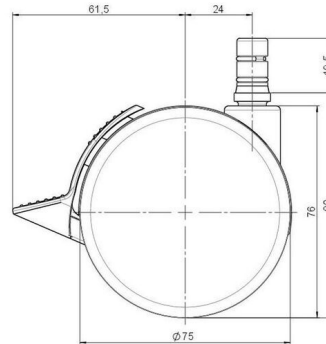

Standard D075

As of: July 07, 2026

Description	Model	Carton Quantity
DDKF 75 - 3X2NN	D075	120 pcs per Carton

Technical Details

Product Type	Furniture caster
Wheel diameter	75mm
Load capacity	75kg
Overall height with fixing	80mm
Wheel:	
Wheel type	Hard wheel
Wheel color	RAL 9005 Jet black
Housing:	
Housing form	unhooded, with neck diameter
Neck diameter	20mm
Housing material	High quality nylon
Housing color	RAL 9005 Jet black
Mobility concept	Stopper brake
Fixing	No-Noise™ Stem, 11x19,5mm Push fit stem with double circlips, 11,4mm
Description	DDKF 75 - 3X2NN

Fixings

Compatible with the following available fixings:

No-Noise™ Stem:

- 11x19,5mm with 11,4mm circlip
- 11x19,5mm with 110,6mm circlip

Push fit stems:

- 10x22mm with 10,3mm circlip
- 10x22mm with 10,5mm circlip
- 11x19,5mm with 11,4mm circlip
- 11x19,5mm with 11,8mm circlip
- 11x22mm with 11,4mm circlip
- 11x22mm with 11,6mm circlip
- 11x22mm with 11,8mm circlip

Threaded stems:

- M8x15mm
- M8x20mm
- M8x25mm
- M10x15mm
- M10x20mm
- M10x25mm
- M10x30mm
- M10x40mm
- M12x20mm

Square plates:

- 38x38mm
- 55x55mm
- 60x60mm