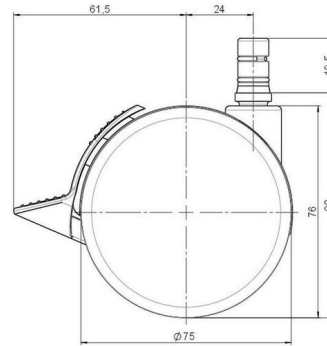

Standard D075

As of: May 23, 2026

Description	Model	Carton Quantity
DDKF 75 - 3X2NN	D075	120 pcs per Carton

Technical Details

Product Type	Furniture caster
Wheel diameter	75mm
Load capacity	75kg
Overall height with fixing	80mm
Wheel:	
Wheel type	Hard wheel
Wheel color	RAL 9005 Jet black
Housing:	
Housing form	unhooded, with neck diameter
Neck diameter	20mm
Housing material	High quality nylon
Housing color	RAL 9005 Jet black
Mobility concept	Stopper brake
Fixing	No-Noise™ Stem, 11x19,5mm Push fit stem with double circlips, 11,4mm
Description	DDKF 75 - 3X2NN

Fixings

Compatible with the following available fixings:

No-Noise™ Stem:

- 11x19,5mm with 11,4mm circlip
- 11x19,5mm with 110,6mm circlip

Push fit stems:

- 10x22mm with 10,3mm circlip
- 10x22mm with 10,5mm circlip
- 11x19,5mm with 11,4mm circlip
- 11x19,5mm with 11,8mm circlip
- 11x22mm with 11,4mm circlip
- 11x22mm with 11,6mm circlip
- 11x22mm with 11,8mm circlip

Threaded stems:

- M8x15mm
- M8x20mm
- M8x25mm
- M10x15mm
- M10x20mm
- M10x25mm
- M10x30mm
- M10x40mm
- M12x20mm

Square plates:

- 38x38mm
- 55x55mm
- 60x60mm