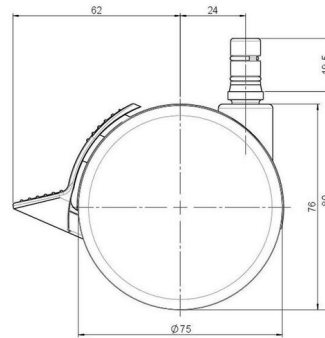

Description	Model	Carton Quantity
DDKF 75 - 3X2NN	D075	150 pcs per Carton

Technical Details

Product Type	Furniture caster
Wheel diameter	75mm
Load capacity	75kg
Overall height with fixing	80mm
Wheel:	
Wheel type	Hard wheel
Wheel color	RAL 9006 White aluminium
Housing:	
Housing form	unhooded, with neck diameter
Neck diameter	20mm
Housing material	High quality nylon
Housing color	RAL 9006 White aluminium
Mobility concept	Stopper brake
Fixing	No-Noise™ Stem, 11x19,5mm Push fit stem with double circlips, 11,4mm
Description	DDKF 75 - 3X2NN

Fixings

Compatible with the following available fixings:

No-Noise™ Stem:

- 11x19,5mm with 11,4mm circlip
- 11x19,5mm with 110,6mm circlip

Push fit stems:

- 10x22mm with 10,3mm circlip
- 10x22mm with 10,5mm circlip
- 11x19,5mm with 11,4mm circlip
- 11x19,5mm with 11,8mm circlip
- 11x22mm with 11,4mm circlip
- 11x22mm with 11,6mm circlip
- 11x22mm with 11,8mm circlip

Threaded stems:

- M8x15mm
- M8x20mm
- M8x25mm
- M10x15mm
- M10x20mm
- M10x25mm
- M10x30mm
- M10x40mm
- M12x20mm

Square plates:

- 38x38mm
- 55x55mm
- 60x60mm