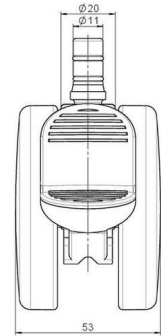

Description	Model	Carton Quantity
DDKF 75 - 3X2NN	D075	150 pcs per Carton

Technical Details

Product Type	Furniture caster
Wheel diameter	75mm
Load capacity	75kg
Overall height with fixing	80mm
Wheel:	
Wheel type	Hard wheel
Wheel color	RAL 9006 White aluminium
Housing:	
Housing form	unhooded, with neck diameter
Neck diameter	20mm
Housing material	High quality nylon
Housing color	RAL 9006 White aluminium
Mobility concept	Stopper brake
Fixing	No-Noise™ Stem, 11x19,5mm Push fit stem with double circlips, 11,4mm
Description	DDKF 75 - 3X2NN

Fixings

Compatible with the following available fixings:

No-Noise™ Stem:

- 11x19,5mm with 11,4mm circlip
- 11x19,5mm with 110,6mm circlip

Push fit stems:

- 10x22mm with 10,3mm circlip
- 10x22mm with 10,5mm circlip
- 11x19,5mm with 11,4mm circlip
- 11x19,5mm with 11,8mm circlip
- 11x22mm with 11,4mm circlip
- 11x22mm with 11,6mm circlip
- 11x22mm with 11,8mm circlip

Threaded stems:

- M8x15mm
- M8x20mm
- M8x25mm
- M10x15mm
- M10x20mm
- M10x25mm
- M10x30mm
- M10x40mm
- M12x20mm

Square plates:

- 38x38mm
- 55x55mm
- 60x60mm