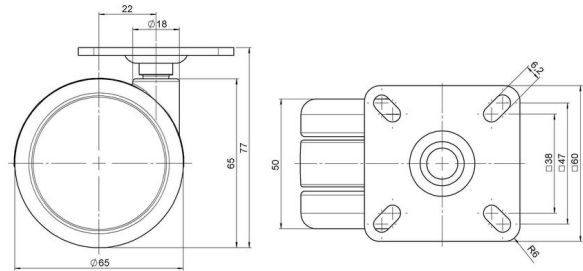

Standard D065

As of: April 10, 2026

Description	Model	Carton Quantity
DDZB 65 - 3 X 1	D065	100 pcs per Carton

Technical Details

Product Type	Furniture caster
Wheel diameter	65mm
Load capacity	65kg
Overall height with fixing	77mm
Wheel:	
Wheel type	Hard wheel
Wheel color	RAL 9005 Jet black
Housing:	
Housing form	unhooded, with neck diameter
Neck diameter	18mm
Housing material	Zinc die-cast
Housing color	Shiny chrome
Mobility concept	Freewheel
Fixing	60x60mm Plate
Description	DDZB 65 - 3 X 1

Fixings

Compatible with the following available fixings:

No-Noise™ Stem:

- 11x19,5mm with 11,4mm circlip
- 11x19,5mm with 110,6mm circlip

Push fit stems:

- 10x22mm with 10,3mm circlip
- 10x22mm with 10,5mm circlip
- 11x19,5mm with 11,4mm circlip
- 11x19,5mm with 11,8mm circlip
- 11x22mm with 11,4mm circlip
- 11x22mm with 11,6mm circlip
- 11x22mm with 11,8mm circlip

Threaded stems:

- M8x15mm
- M8x20mm
- M8x25mm
- M10x15mm
- M10x20mm
- M10x25mm
- M10x30mm
- M10x40mm
- M12x20mm

Square plates:

- 38x38mm
- 55x55mm
- 60x60mm