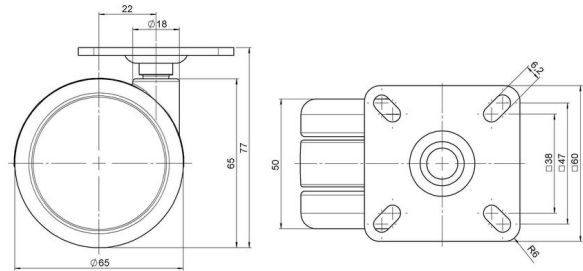

## Technical Details

Product Type	Furniture caster
Wheel diameter	65mm
Load capacity	65kg
Overall height with fixing	77mm
<b>Wheel:</b>	
Wheel type	Hard wheel
Wheel color	RAL 9005 Jet black
<b>Housing:</b>	
Housing form	unhooded, with neck diameter
Neck diameter	18mm
Housing material	Zinc die-cast
Housing color	Shiny chrome
Mobility concept	Freewheel
Fixing	60x60mm Plate
Description	DDZB 65 - 3 X 1

### No-Noise™ Stem:

- 11x19,5mm with 11,4mm circlip
- 11x19,5mm with 110,6mm circlip

### Threaded stems:

- M8x15mm
- M8x20mm
- M8x25mm
- M10x15mm
- M10x20mm
- M10x25mm
- M10x30mm
- M10x40mm
- M12x20mm

### Square plates:

- 38x38mm
- 55x55mm
- 60x60mm