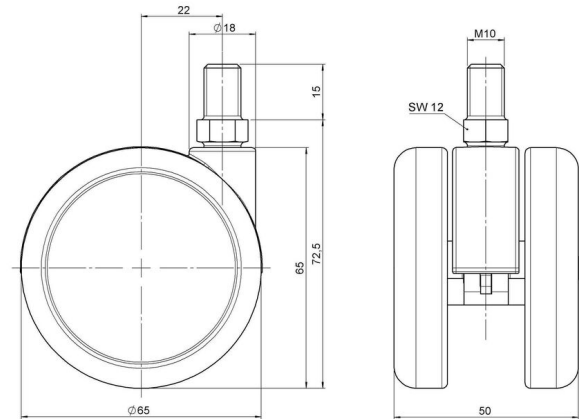

## Technical Details

Product Type	Furniture caster
Wheel diameter	65mm
Load capacity	65kg
Overall height with fixing	72,5mm
<b>Wheel:</b>	
Wheel type	Hard wheel
Wheel color	RAL 9005 Jet black
<b>Housing:</b>	
Housing form	unhooded, with neck diameter
Housing material	Zinc die-cast
Housing color	Shiny chrome
Mobility concept	Freewheel
Fixing	M10x15mm Threaded stem
Description	DDZB 65 - 3 X10

### No-Noise™ Stem:

- 11x19,5mm with 11,4mm circlip
- 11x19,5mm with 110,6mm circlip

### Threaded stems:

- M8x15mm
- M8x20mm
- M8x25mm
- M10x15mm
- M10x20mm
- M10x25mm
- M10x30mm
- M10x40mm
- M12x20mm

### Square plates:

- 38x38mm
- 55x55mm
- 60x60mm