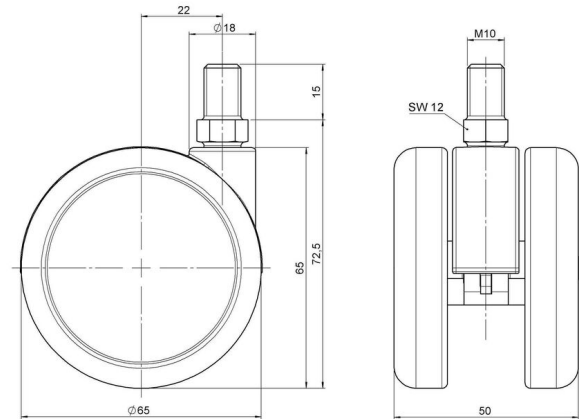

Standard D065

As of: April 08, 2026

Description	Model	Carton Quantity
DDZB 65 - 3 X10	D065	100 pcs per Carton

Technical Details

Product Type	Furniture caster
Wheel diameter	65mm
Load capacity	65kg
Overall height with fixing	72,5mm
Wheel:	
Wheel type	Hard wheel
Wheel color	RAL 9005 Jet black
Housing:	
Housing form	unhooded, with neck diameter
Housing material	Zinc die-cast
Housing color	Shiny chrome
Mobility concept	Freewheel
Fixing	M10x15mm Threaded stem
Description	DDZB 65 - 3 X10

Fixings

Compatible with the following available fixings:

No-Noise™ Stem:

- 11x19,5mm with 11,4mm circlip
- 11x19,5mm with 110,6mm circlip

Push fit stems:

- 10x22mm with 10,3mm circlip
- 10x22mm with 10,5mm circlip
- 11x19,5mm with 11,4mm circlip
- 11x19,5mm with 11,8mm circlip
- 11x22mm with 11,4mm circlip
- 11x22mm with 11,6mm circlip
- 11x22mm with 11,8mm circlip

Threaded stems:

- M8x15mm
- M8x20mm
- M8x25mm
- M10x15mm
- M10x20mm
- M10x25mm
- M10x30mm
- M10x40mm
- M12x20mm

Square plates:

- 38x38mm
- 55x55mm
- 60x60mm