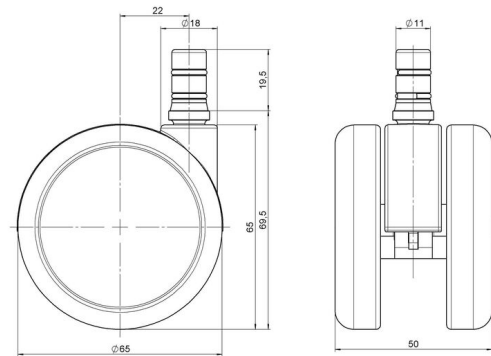

Standard D065

As of: May 25, 2026

Description	Model	Carton Quantity
DDZB 65 - 3X2NN	D065	100 pcs per Carton

Technical Details

Product Type	Furniture caster
Wheel diameter	65mm
Load capacity	65kg
Overall height with fixing	69,5mm
Wheel:	
Wheel type	Hard wheel
Wheel color	RAL 9005 Jet black
Housing:	
Housing form	unhooded, with neck diameter
Neck diameter	18mm
Housing material	Zinc die-cast
Housing color	Shiny chrome
Mobility concept	Freewheel
Fixing	No-Noise™ Stem, 11x19,5mm Push fit stem with double circlips, 11,4mm
Description	DDZB 65 - 3X2NN

Fixings

Compatible with the following available fixings:

No-Noise™ Stem:

- 11x19,5mm with 11,4mm circlip
- 11x19,5mm with 110,6mm circlip

Push fit stems:

- 10x22mm with 10,3mm circlip
- 10x22mm with 10,5mm circlip
- 11x19,5mm with 11,4mm circlip
- 11x19,5mm with 11,8mm circlip
- 11x22mm with 11,4mm circlip
- 11x22mm with 11,6mm circlip
- 11x22mm with 11,8mm circlip

Threaded stems:

- M8x15mm
- M8x20mm
- M8x25mm
- M10x15mm
- M10x20mm
- M10x25mm
- M10x30mm
- M10x40mm
- M12x20mm

Square plates:

- 38x38mm
- 55x55mm
- 60x60mm