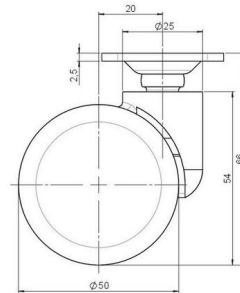

Standard D080

As of: April 04, 2026

Description	Model	Carton Quantity
DDZB 80 -44 X 1	D080	100 pcs per Carton

Technical Details

Product Type	Furniture caster
Wheel diameter	50mm
Load capacity	50kg
Overall height with fixing	66mm
Wheel:	
Wheel type	Hard wheel
Wheel color	RAL 9005 Jet black
Housing:	
Housing form	unhooded, with neck diameter
Neck diameter	25mm
Housing material	Zinc die-cast
Housing color	Shiny chrome
Mobility concept	Freewheel
Fixing	38x38mm Plate
Description	DDZB 80 -44 X 1

Fixings

Compatible with the following available fixings:

No-Noise™ Stem:

- 11x19,5mm with 11,4mm circlip
- 11x19,5mm with 110,6mm circlip

Push fit stems:

- 10x22mm with 10,3mm circlip
- 10x22mm with 10,5mm circlip
- 11x19,5mm with 11,4mm circlip
- 11x19,5mm with 11,8mm circlip
- 11x22mm with 11,4mm circlip
- 11x22mm with 11,6mm circlip
- 11x22mm with 11,8mm circlip

Threaded stems:

- M8x15mm
- M8x20mm
- M8x25mm
- M10x15mm
- M10x20mm
- M10x25mm
- M10x30mm
- M10x40mm
- M12x20mm

Square plates:

- 38x38mm
- 55x55mm
- 60x60mm