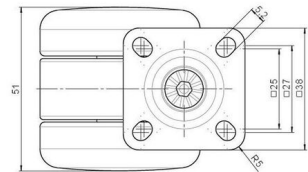

Standard D080

As of: April 04, 2026

Description	Model	Carton Quantity
DDZB 80 -44 X 1	D080	100 pcs per Carton

Technical Details

Product Type	Furniture caster
Wheel diameter	50mm
Load capacity	50kg
Overall height with fixing	66mm
Wheel:	
Wheel type	Hard wheel
Wheel color	RAL 9005 Jet black
Housing:	
Housing form	unhooded, with neck diameter
Neck diameter	25mm
Housing material	Zinc die-cast
Housing color	Shiny chrome
Mobility concept	Freewheel
Fixing	38x38mm Plate
Description	DDZB 80 -44 X 1

Fixings

Compatible with the following available fixings:

No-Noise™ Stem:

- 11x19,5mm with 11,4mm circlip
- 11x19,5mm with 110,6mm circlip

Push fit stems:

- 10x22mm with 10,3mm circlip
- 10x22mm with 10,5mm circlip
- 11x19,5mm with 11,4mm circlip
- 11x19,5mm with 11,8mm circlip
- 11x22mm with 11,4mm circlip
- 11x22mm with 11,6mm circlip
- 11x22mm with 11,8mm circlip

Threaded stems:

- M8x15mm
- M8x20mm
- M8x25mm
- M10x15mm
- M10x20mm
- M10x25mm
- M10x30mm
- M10x40mm
- M12x20mm

Square plates:

- 38x38mm
- 55x55mm
- 60x60mm