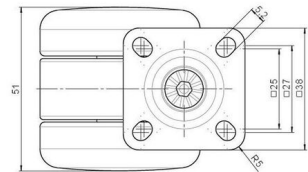

Standard D080

As of: May 23, 2026

Description	Model	Carton Quantity
DDZB 80 -44 X 1	D080	100 pcs per Carton

Technical Details

Product Type	Furniture caster
Wheel diameter	50mm
Load capacity	50kg
Overall height with fixing	66mm
Wheel:	
Wheel type	Hard wheel
Wheel color	RAL 9005 Jet black
Housing:	
Housing form	unhooded, with neck diameter
Neck diameter	25mm
Housing material	Zinc die-cast
Housing color	Shiny chrome
Mobility concept	Freewheel
Fixing	38x38mm Plate
Description	DDZB 80 -44 X 1

Fixings

Compatible with the following available fixings:

No-Noise™ Stem:

- 11x19,5mm with 11,4mm circlip
- 11x19,5mm with 110,6mm circlip

Push fit stems:

- 10x22mm with 10,3mm circlip
- 10x22mm with 10,5mm circlip
- 11x19,5mm with 11,4mm circlip
- 11x19,5mm with 11,8mm circlip
- 11x22mm with 11,4mm circlip
- 11x22mm with 11,6mm circlip
- 11x22mm with 11,8mm circlip

Threaded stems:

- M8x15mm
- M8x20mm
- M8x25mm
- M10x15mm
- M10x20mm
- M10x25mm
- M10x30mm
- M10x40mm
- M12x20mm

Square plates:

- 38x38mm
- 55x55mm
- 60x60mm