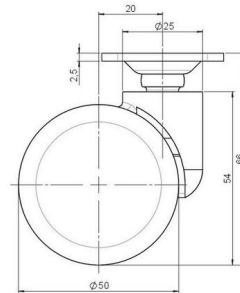

Standard D080

As of: July 07, 2026

Description	Model	Carton Quantity
DDZB 80 -44 X 1	D080	100 pcs per Carton

Technical Details

Product Type	Furniture caster
Wheel diameter	50mm
Load capacity	50kg
Overall height with fixing	66mm
Wheel:	
Wheel type	Hard wheel
Wheel color	RAL 9005 Jet black
Housing:	
Housing form	unhooded, with neck diameter
Neck diameter	25mm
Housing material	Zinc die-cast
Housing color	Shiny chrome
Mobility concept	Freewheel
Fixing	38x38mm Plate
Description	DDZB 80 -44 X 1

Fixings

Compatible with the following available fixings:

No-Noise™ Stem:

- 11x19,5mm with 11,4mm circlip
- 11x19,5mm with 110,6mm circlip

Push fit stems:

- 10x22mm with 10,3mm circlip
- 10x22mm with 10,5mm circlip
- 11x19,5mm with 11,4mm circlip
- 11x19,5mm with 11,8mm circlip
- 11x22mm with 11,4mm circlip
- 11x22mm with 11,6mm circlip
- 11x22mm with 11,8mm circlip

Threaded stems:

- M8x15mm
- M8x20mm
- M8x25mm
- M10x15mm
- M10x20mm
- M10x25mm
- M10x30mm
- M10x40mm
- M12x20mm

Square plates:

- 38x38mm
- 55x55mm
- 60x60mm