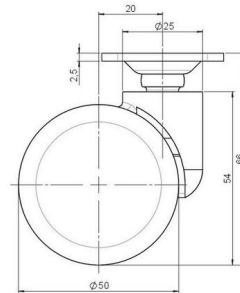

Standard D080

As of: May 23, 2026

Description	Model	Carton Quantity
DDZB 80 -44 X 1	D080	100 pcs per Carton

Technical Details

Product Type	Furniture caster
Wheel diameter	50mm
Load capacity	50kg
Overall height with fixing	66mm
Wheel:	
Wheel type	Hard wheel
Wheel color	RAL 9005 Jet black
Housing:	
Housing form	unhooded, with neck diameter
Neck diameter	25mm
Housing material	Zinc die-cast
Housing color	Shiny chrome
Mobility concept	Freewheel
Fixing	38x38mm Plate
Description	DDZB 80 -44 X 1

Fixings

Compatible with the following available fixings:

No-Noise™ Stem:

- 11x19,5mm with 11,4mm circlip
- 11x19,5mm with 110,6mm circlip

Push fit stems:

- 10x22mm with 10,3mm circlip
- 10x22mm with 10,5mm circlip
- 11x19,5mm with 11,4mm circlip
- 11x19,5mm with 11,8mm circlip
- 11x22mm with 11,4mm circlip
- 11x22mm with 11,6mm circlip
- 11x22mm with 11,8mm circlip

Threaded stems:

- M8x15mm
- M8x20mm
- M8x25mm
- M10x15mm
- M10x20mm
- M10x25mm
- M10x30mm
- M10x40mm
- M12x20mm

Square plates:

- 38x38mm
- 55x55mm
- 60x60mm