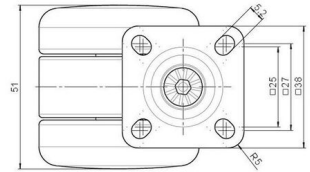

Standard D080

As of: July 07, 2026

Description	Model	Carton Quantity
DDZB 80 -44 X 1	D080	100 pcs per Carton

Technical Details

Product Type	Furniture caster
Wheel diameter	50mm
Load capacity	50kg
Overall height with fixing	66mm
Wheel:	
Wheel type	Hard wheel
Wheel color	RAL 9005 Jet black
Housing:	
Housing form	unhooded, with neck diameter
Neck diameter	25mm
Housing material	Zinc die-cast
Housing color	Shiny chrome
Mobility concept	Freewheel
Fixing	38x38mm Plate
Description	DDZB 80 -44 X 1

Fixings

Compatible with the following available fixings:

No-Noise™ Stem:

- 11x19,5mm with 11,4mm circlip
- 11x19,5mm with 110,6mm circlip

Push fit stems:

- 10x22mm with 10,3mm circlip
- 10x22mm with 10,5mm circlip
- 11x19,5mm with 11,4mm circlip
- 11x19,5mm with 11,8mm circlip
- 11x22mm with 11,4mm circlip
- 11x22mm with 11,6mm circlip
- 11x22mm with 11,8mm circlip

Threaded stems:

- M8x15mm
- M8x20mm
- M8x25mm
- M10x15mm
- M10x20mm
- M10x25mm
- M10x30mm
- M10x40mm
- M12x20mm

Square plates:

- 38x38mm
- 55x55mm
- 60x60mm