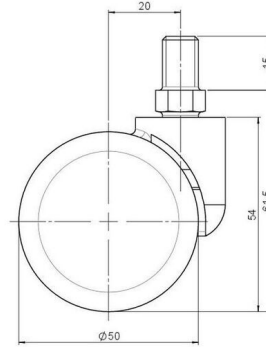

Standard D080

As of: November 04, 2025

Description	Model	Carton Quantity
DDZB 80 -44 X 8	D080	100 pcs per Carton

Technical Details

Product Type	Furniture caster
Wheel diameter	50mm
Load capacity	50kg
Overall height with fixing	61,5mm
Wheel:	
Wheel type	Hard wheel
Wheel color	RAL 9005 Jet black
Housing:	
Housing form	unhooded, with neck diameter
Neck diameter	25mm
Housing material	Zinc die-cast
Housing color	Shiny chrome
Mobility concept	Freewheel
Fixing	M8x15mm Threaded stem
Description	DDZB 80 -44 X10

Fixings

Compatible with the following available fixings:

No-Noise™ Stem:

- 11x19,5mm with 11,4mm circlip
- 11x19,5mm with 110,6mm circlip

Push fit stems:

- 10x22mm with 10,3mm circlip
- 10x22mm with 10,5mm circlip
- 11x19,5mm with 11,4mm circlip
- 11x19,5mm with 11,8mm circlip
- 11x22mm with 11,4mm circlip
- 11x22mm with 11,6mm circlip
- 11x22mm with 11,8mm circlip

Threaded stems:

- M8x15mm
- M8x20mm
- M8x25mm
- M10x15mm
- M10x20mm
- M10x25mm
- M10x30mm
- M10x40mm
- M12x20mm

Square plates:

- 38x38mm
- 55x55mm
- 60x60mm