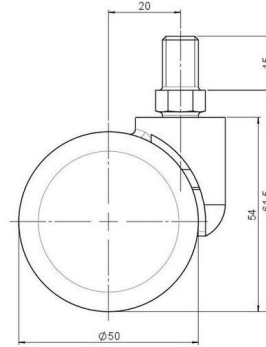

Standard D080

As of: May 23, 2026

Description	Model	Carton Quantity
DDZB 80 -44 X 8	D080	100 pcs per Carton

Technical Details

Product Type	Furniture caster
Wheel diameter	50mm
Load capacity	50kg
Overall height with fixing	61,5mm
Wheel:	
Wheel type	Hard wheel
Wheel color	RAL 9005 Jet black
Housing:	
Housing form	unhooded, with neck diameter
Neck diameter	25mm
Housing material	Zinc die-cast
Housing color	Shiny chrome
Mobility concept	Freewheel
Fixing	M8x15mm Threaded stem
Description	DDZB 80 -44 X10

Fixings

Compatible with the following available fixings:

No-Noise™ Stem:

- 11x19,5mm with 11,4mm circlip
- 11x19,5mm with 110,6mm circlip

Push fit stems:

- 10x22mm with 10,3mm circlip
- 10x22mm with 10,5mm circlip
- 11x19,5mm with 11,4mm circlip
- 11x19,5mm with 11,8mm circlip
- 11x22mm with 11,4mm circlip
- 11x22mm with 11,6mm circlip
- 11x22mm with 11,8mm circlip

Threaded stems:

- M8x15mm
- M8x20mm
- M8x25mm
- M10x15mm
- M10x20mm
- M10x25mm
- M10x30mm
- M10x40mm
- M12x20mm

Square plates:

- 38x38mm
- 55x55mm
- 60x60mm