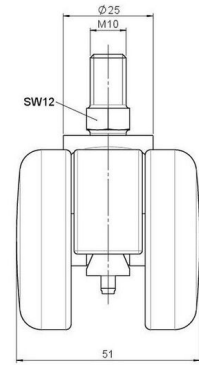

Standard D080

As of: May 23, 2026

Description	Model	Carton Quantity
DDZB 80 -44 X 8	D080	100 pcs per Carton

Technical Details

Product Type	Furniture caster
Wheel diameter	50mm
Load capacity	50kg
Overall height with fixing	61,5mm
Wheel:	
Wheel type	Hard wheel
Wheel color	RAL 9005 Jet black
Housing:	
Housing form	unhooded, with neck diameter
Neck diameter	25mm
Housing material	Zinc die-cast
Housing color	Shiny chrome
Mobility concept	Freewheel
Fixing	M8x15mm Threaded stem
Description	DDZB 80 -44 X10

Fixings

Compatible with the following available fixings:

No-Noise™ Stem:

- 11x19,5mm with 11,4mm circlip
- 11x19,5mm with 110,6mm circlip

Push fit stems:

- 10x22mm with 10,3mm circlip
- 10x22mm with 10,5mm circlip
- 11x19,5mm with 11,4mm circlip
- 11x19,5mm with 11,8mm circlip
- 11x22mm with 11,4mm circlip
- 11x22mm with 11,6mm circlip
- 11x22mm with 11,8mm circlip

Threaded stems:

- M8x15mm
- M8x20mm
- M8x25mm
- M10x15mm
- M10x20mm
- M10x25mm
- M10x30mm
- M10x40mm
- M12x20mm

Square plates:

- 38x38mm
- 55x55mm
- 60x60mm