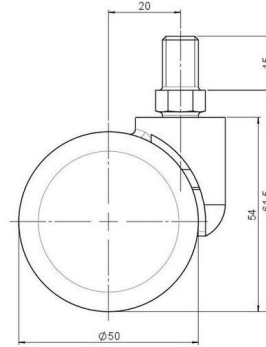

## Technical Details

Product Type	Furniture caster
Wheel diameter	50mm
Load capacity	50kg
Overall height with fixing	61,5mm
<b>Wheel:</b>	
Wheel type	Hard wheel
Wheel color	RAL 9005 Jet black
<b>Housing:</b>	
Housing form	unhooded, with neck diameter
Neck diameter	25mm
Housing material	Zinc die-cast
Housing color	Shiny chrome
Mobility concept	Freewheel
Fixing	M8x15mm Threaded stem
Description	DDZB 80 -44 X10

### No-Noise™ Stem:

- 11x19,5mm with 11,4mm circlip
- 11x19,5mm with 110,6mm circlip

### Threaded stems:

- M8x15mm
- M8x20mm
- M8x25mm
- M10x15mm
- M10x20mm
- M10x25mm
- M10x30mm
- M10x40mm
- M12x20mm

### Square plates:

- 38x38mm
- 55x55mm
- 60x60mm