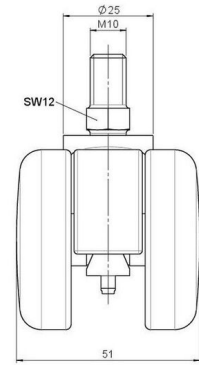

Standard D080

As of: November 04, 2025

Description	Model	Carton Quantity
DDZB 80 -44 X 8	D080	100 pcs per Carton

Technical Details

Product Type	Furniture caster
Wheel diameter	50mm
Load capacity	50kg
Overall height with fixing	61,5mm
Wheel:	
Wheel type	Hard wheel
Wheel color	RAL 9005 Jet black
Housing:	
Housing form	unhooded, with neck diameter
Neck diameter	25mm
Housing material	Zinc die-cast
Housing color	Shiny chrome
Mobility concept	Freewheel
Fixing	M8x15mm Threaded stem
Description	DDZB 80 -44 X10

Fixings

Compatible with the following available fixings:

No-Noise™ Stem:

- 11x19,5mm with 11,4mm circlip
- 11x19,5mm with 110,6mm circlip

Push fit stems:

- 10x22mm with 10,3mm circlip
- 10x22mm with 10,5mm circlip
- 11x19,5mm with 11,4mm circlip
- 11x19,5mm with 11,8mm circlip
- 11x22mm with 11,4mm circlip
- 11x22mm with 11,6mm circlip
- 11x22mm with 11,8mm circlip

Threaded stems:

- M8x15mm
- M8x20mm
- M8x25mm
- M10x15mm
- M10x20mm
- M10x25mm
- M10x30mm
- M10x40mm
- M12x20mm

Square plates:

- 38x38mm
- 55x55mm
- 60x60mm