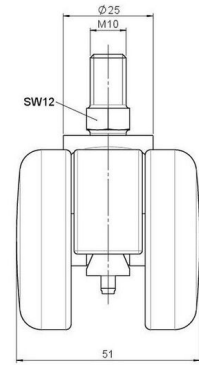

## Technical Details

Product Type	Furniture caster
Wheel diameter	50mm
Load capacity	50kg
Overall height with fixing	61,5mm
<b>Wheel:</b>	
Wheel type	Hard wheel
Wheel color	RAL 9005 Jet black
<b>Housing:</b>	
Housing form	unhooded, with neck diameter
Neck diameter	25mm
Housing material	Zinc die-cast
Housing color	Shiny chrome
Mobility concept	Freewheel
Fixing	M8x15mm Threaded stem
Description	DDZB 80 -44 X10

### No-Noise™ Stem:

- 11x19,5mm with 11,4mm circlip
- 11x19,5mm with 110,6mm circlip

### Threaded stems:

- M8x15mm
- M8x20mm
- M8x25mm
- M10x15mm
- M10x20mm
- M10x25mm
- M10x30mm
- M10x40mm
- M12x20mm

### Square plates:

- 38x38mm
- 55x55mm
- 60x60mm