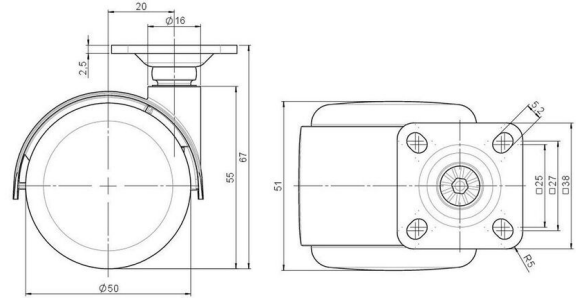

Standard D087

As of: April 02, 2026

Description	Model	Carton Quantity
DDZB 87 -44 X 1	D087	100 pcs per Carton

Technical Details

Product Type	Furniture caster
Wheel diameter	50mm
Load capacity	50kg
Overall height with fixing	67mm
Wheel:	
Wheel type	Hard wheel
Wheel color	RAL 9005 Jet black
Housing:	
Housing form	hooded, with neck diameter
Neck diameter	16mm
Housing material	Zinc die-cast
Housing color	Shiny chrome
Mobility concept	Freewheel
Fixing	38x38mm Plate
Description	DDZB 87 -44 X 1

Fixings

Compatible with the following available fixings:

No-Noise™ Stem:

- 11x19,5mm with 11,4mm circlip
- 11x19,5mm with 110,6mm circlip

Push fit stems:

- 10x22mm with 10,3mm circlip
- 10x22mm with 10,5mm circlip
- 11x19,5mm with 11,4mm circlip
- 11x19,5mm with 11,8mm circlip
- 11x22mm with 11,4mm circlip
- 11x22mm with 11,6mm circlip
- 11x22mm with 11,8mm circlip

Threaded stems:

- M8x15mm
- M8x20mm
- M8x25mm
- M10x15mm
- M10x20mm
- M10x25mm
- M10x30mm
- M10x40mm
- M12x20mm

Square plates:

- 38x38mm
- 55x55mm
- 60x60mm