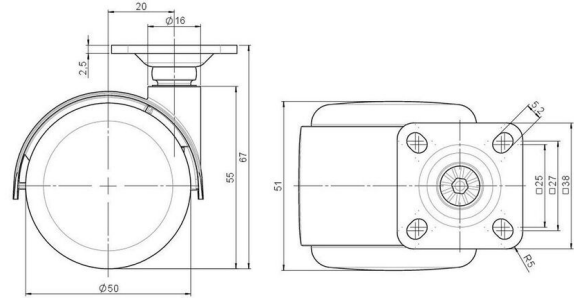

Standard D087

As of: July 07, 2026

Description	Model	Carton Quantity
DDZB 87 -44 X 1	D087	100 pcs per Carton

Technical Details

Product Type	Furniture caster
Wheel diameter	50mm
Load capacity	50kg
Overall height with fixing	67mm
Wheel:	
Wheel type	Hard wheel
Wheel color	RAL 9005 Jet black
Housing:	
Housing form	hooded, with neck diameter
Neck diameter	16mm
Housing material	Zinc die-cast
Housing color	Shiny chrome
Mobility concept	Freewheel
Fixing	38x38mm Plate
Description	DDZB 87 -44 X 1

Fixings

Compatible with the following available fixings:

No-Noise™ Stem:

- 11x19,5mm with 11,4mm circlip
- 11x19,5mm with 110,6mm circlip

Push fit stems:

- 10x22mm with 10,3mm circlip
- 10x22mm with 10,5mm circlip
- 11x19,5mm with 11,4mm circlip
- 11x19,5mm with 11,8mm circlip
- 11x22mm with 11,4mm circlip
- 11x22mm with 11,6mm circlip
- 11x22mm with 11,8mm circlip

Threaded stems:

- M8x15mm
- M8x20mm
- M8x25mm
- M10x15mm
- M10x20mm
- M10x25mm
- M10x30mm
- M10x40mm
- M12x20mm

Square plates:

- 38x38mm
- 55x55mm
- 60x60mm