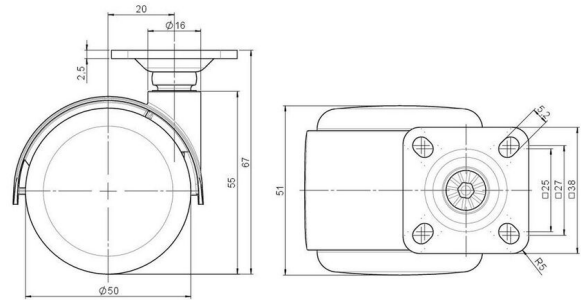

## Technical Details

Product Type	Furniture caster
Wheel diameter	50mm
Load capacity	50kg
Overall height with fixing	67mm
<b>Wheel:</b>	
Wheel type	Hard wheel
Wheel color	RAL 9005 Jet black
<b>Housing:</b>	
Housing form	hooded, with neck diameter
Neck diameter	16mm
Housing material	Zinc die-cast
Housing color	RAL 9005 Jet black
Mobility concept	Freewheel
Fixing	38x38mm Plate
Description	DDZB 87 -44 X 1

### No-Noise™ Stem:

- 11x19,5mm with 11,4mm circlip
- 11x19,5mm with 110,6mm circlip

### Threaded stems:

- M8x15mm
- M8x20mm
- M8x25mm
- M10x15mm
- M10x20mm
- M10x25mm
- M10x30mm
- M10x40mm
- M12x20mm

### Square plates:

- 38x38mm
- 55x55mm
- 60x60mm