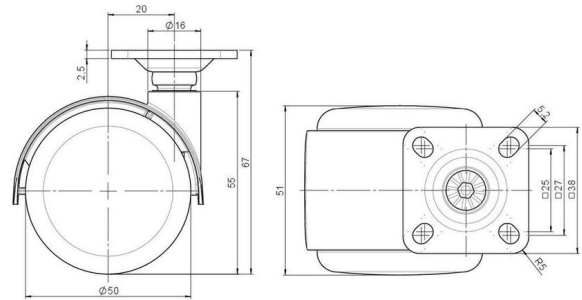

Standard D087

As of: July 07, 2026

Description	Model	Carton Quantity
DDZB 87 -44 X 1	D087	100 pcs per Carton

Technical Details

Product Type	Furniture caster
Wheel diameter	50mm
Load capacity	50kg
Overall height with fixing	67mm
Wheel:	
Wheel type	Hard wheel
Wheel color	RAL 9005 Jet black
Housing:	
Housing form	hooded, with neck diameter
Neck diameter	16mm
Housing material	Zinc die-cast
Housing color	RAL 9005 Jet black
Mobility concept	Freewheel
Fixing	38x38mm Plate
Description	DDZB 87 -44 X 1

Fixings

Compatible with the following available fixings:

No-Noise™ Stem:

- 11x19,5mm with 11,4mm circlip
- 11x19,5mm with 110,6mm circlip

Push fit stems:

- 10x22mm with 10,3mm circlip
- 10x22mm with 10,5mm circlip
- 11x19,5mm with 11,4mm circlip
- 11x19,5mm with 11,8mm circlip
- 11x22mm with 11,4mm circlip
- 11x22mm with 11,6mm circlip
- 11x22mm with 11,8mm circlip

Threaded stems:

- M8x15mm
- M8x20mm
- M8x25mm
- M10x15mm
- M10x20mm
- M10x25mm
- M10x30mm
- M10x40mm
- M12x20mm

Square plates:

- 38x38mm
- 55x55mm
- 60x60mm