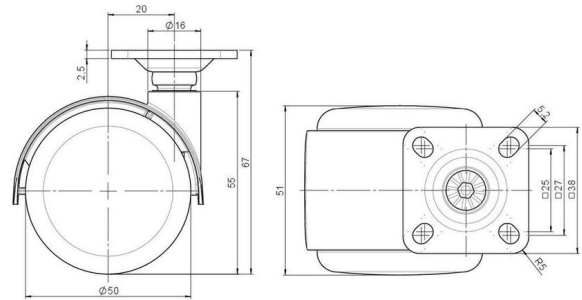

Standard D087

As of: May 23, 2026

Description DDZB 87 -44 X 1	Model D087	Carton Quantity 100 pcs per Carton
--------------------------------	---------------	---------------------------------------

Technical Details

Product Type	Furniture caster
Wheel diameter	50mm
Load capacity	50kg
Overall height with fixing	67mm
Wheel:	
Wheel type	Hard wheel
Wheel color	RAL 9005 Jet black
Housing:	
Housing form	hooded, with neck diameter
Neck diameter	16mm
Housing material	Zinc die-cast
Housing color	RAL 9005 Jet black
Mobility concept	Freewheel
Fixing	38x38mm Plate
Description	DDZB 87 -44 X 1

Fixings

Compatible with the following available fixings:

No-Noise™ Stem:

- 11x19,5mm with 11,4mm circlip
- 11x19,5mm with 110,6mm circlip

Push fit stems:

- 10x22mm with 10,3mm circlip
- 10x22mm with 10,5mm circlip
- 11x19,5mm with 11,4mm circlip
- 11x19,5mm with 11,8mm circlip
- 11x22mm with 11,4mm circlip
- 11x22mm with 11,6mm circlip
- 11x22mm with 11,8mm circlip

Threaded stems:

- M8x15mm
- M8x20mm
- M8x25mm
- M10x15mm
- M10x20mm
- M10x25mm
- M10x30mm
- M10x40mm
- M12x20mm

Square plates:

- 38x38mm
- 55x55mm
- 60x60mm