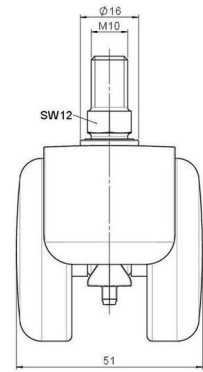

Standard D087

As of: May 23, 2026

Description	Model	Carton Quantity
DDZB 87 -44 X10	D087	100 pcs per Carton

Technical Details

Product Type	Furniture caster
Wheel diameter	50mm
Load capacity	50kg
Overall height with fixing	63mm
Wheel:	
Wheel type	Hard wheel
Wheel color	RAL 9005 Jet black
Housing:	
Housing form	hooded, with neck diameter
Neck diameter	16mm
Housing material	Zinc die-cast
Housing color	Shiny chrome
Mobility concept	Freewheel
Fixing	M10x15mm Threaded stem
Description	DDZB 87 -44 X10

Fixings

Compatible with the following available fixings:

No-Noise™ Stem:

- 11x19,5mm with 11,4mm circlip
- 11x19,5mm with 110,6mm circlip

Push fit stems:

- 10x22mm with 10,3mm circlip
- 10x22mm with 10,5mm circlip
- 11x19,5mm with 11,4mm circlip
- 11x19,5mm with 11,8mm circlip
- 11x22mm with 11,4mm circlip
- 11x22mm with 11,6mm circlip
- 11x22mm with 11,8mm circlip

Threaded stems:

- M8x15mm
- M8x20mm
- M8x25mm
- M10x15mm
- M10x20mm
- M10x25mm
- M10x30mm
- M10x40mm
- M12x20mm

Square plates:

- 38x38mm
- 55x55mm
- 60x60mm