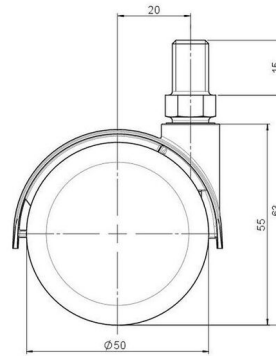

Standard D087

As of: May 23, 2026

Description	Model	Carton Quantity
DDZB 87 -44 X10	D087	100 pcs per Carton

Technical Details

Product Type	Furniture caster
Wheel diameter	50mm
Load capacity	50kg
Overall height with fixing	63mm
Wheel:	
Wheel type	Hard wheel
Wheel color	RAL 9005 Jet black
Housing:	
Housing form	hooded, with neck diameter
Neck diameter	16mm
Housing material	Zinc die-cast
Housing color	Shiny chrome
Mobility concept	Freewheel
Fixing	M10x15mm Threaded stem
Description	DDZB 87 -44 X10

Fixings

Compatible with the following available fixings:

No-Noise™ Stem:

- 11x19,5mm with 11,4mm circlip
- 11x19,5mm with 110,6mm circlip

Push fit stems:

- 10x22mm with 10,3mm circlip
- 10x22mm with 10,5mm circlip
- 11x19,5mm with 11,4mm circlip
- 11x19,5mm with 11,8mm circlip
- 11x22mm with 11,4mm circlip
- 11x22mm with 11,6mm circlip
- 11x22mm with 11,8mm circlip

Threaded stems:

- M8x15mm
- M8x20mm
- M8x25mm
- M10x15mm
- M10x20mm
- M10x25mm
- M10x30mm
- M10x40mm
- M12x20mm

Square plates:

- 38x38mm
- 55x55mm
- 60x60mm