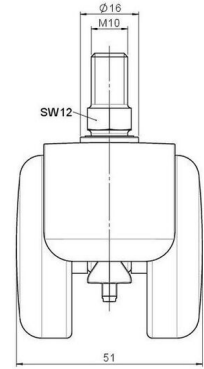

Standard D087

As of: April 02, 2026

Description	Model	Carton Quantity
DDZB 87 -44 X10	D087	100 pcs per Carton

Technical Details

Product Type	Furniture caster
Wheel diameter	50mm
Load capacity	50kg
Overall height with fixing	63mm
Wheel:	
Wheel type	Hard wheel
Wheel color	RAL 9005 Jet black
Housing:	
Housing form	hooded, with neck diameter
Neck diameter	16mm
Housing material	Zinc die-cast
Housing color	Shiny chrome
Mobility concept	Freewheel
Fixing	M10x15mm Threaded stem
Description	DDZB 87 -44 X10

Fixings

Compatible with the following available fixings:

No-Noise™ Stem:

- 11x19,5mm with 11,4mm circlip
- 11x19,5mm with 110,6mm circlip

Push fit stems:

- 10x22mm with 10,3mm circlip
- 10x22mm with 10,5mm circlip
- 11x19,5mm with 11,4mm circlip
- 11x19,5mm with 11,8mm circlip
- 11x22mm with 11,4mm circlip
- 11x22mm with 11,6mm circlip
- 11x22mm with 11,8mm circlip

Threaded stems:

- M8x15mm
- M8x20mm
- M8x25mm
- M10x15mm
- M10x20mm
- M10x25mm
- M10x30mm
- M10x40mm
- M12x20mm

Square plates:

- 38x38mm
- 55x55mm
- 60x60mm