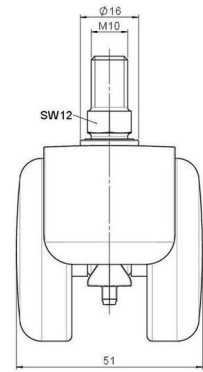

## Technical Details

Product Type	Furniture caster
Wheel diameter	50mm
Load capacity	50kg
Overall height with fixing	63mm
<b>Wheel:</b>	
Wheel type	Hard wheel
Wheel color	RAL 9005 Jet black
<b>Housing:</b>	
Housing form	hooded, with neck diameter
Neck diameter	16mm
Housing material	Zinc die-cast
Housing color	Shiny chrome
Mobility concept	Freewheel
Fixing	M10x15mm Threaded stem
Description	DDZB 87 -44 X10

### No-Noise™ Stem:

- 11x19,5mm with 11,4mm circlip
- 11x19,5mm with 110,6mm circlip

### Threaded stems:

- M8x15mm
- M8x20mm
- M8x25mm
- M10x15mm
- M10x20mm
- M10x25mm
- M10x30mm
- M10x40mm
- M12x20mm

### Square plates:

- 38x38mm
- 55x55mm
- 60x60mm