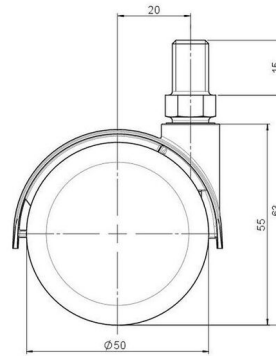

Standard D087

As of: April 02, 2026

Description	Model	Carton Quantity
DDZB 87 -44 X10	D087	100 pcs per Carton

Technical Details

Product Type	Furniture caster
Wheel diameter	50mm
Load capacity	50kg
Overall height with fixing	63mm
Wheel:	
Wheel type	Hard wheel
Wheel color	RAL 9005 Jet black
Housing:	
Housing form	hooded, with neck diameter
Neck diameter	16mm
Housing material	Zinc die-cast
Housing color	Shiny chrome
Mobility concept	Freewheel
Fixing	M10x15mm Threaded stem
Description	DDZB 87 -44 X10

Fixings

Compatible with the following available fixings:

No-Noise™ Stem:

- 11x19,5mm with 11,4mm circlip
- 11x19,5mm with 110,6mm circlip

Push fit stems:

- 10x22mm with 10,3mm circlip
- 10x22mm with 10,5mm circlip
- 11x19,5mm with 11,4mm circlip
- 11x19,5mm with 11,8mm circlip
- 11x22mm with 11,4mm circlip
- 11x22mm with 11,6mm circlip
- 11x22mm with 11,8mm circlip

Threaded stems:

- M8x15mm
- M8x20mm
- M8x25mm
- M10x15mm
- M10x20mm
- M10x25mm
- M10x30mm
- M10x40mm
- M12x20mm

Square plates:

- 38x38mm
- 55x55mm
- 60x60mm