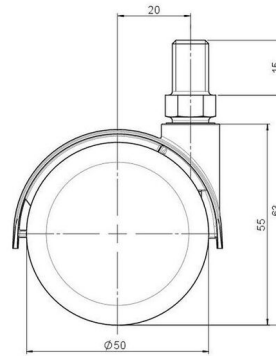

## Technical Details

Product Type	Furniture caster
Wheel diameter	50mm
Load capacity	50kg
Overall height with fixing	63mm
<b>Wheel:</b>	
Wheel type	Hard wheel
Wheel color	RAL 9005 Jet black
<b>Housing:</b>	
Housing form	hooded, with neck diameter
Neck diameter	16mm
Housing material	Zinc die-cast
Housing color	Shiny chrome
Mobility concept	Freewheel
Fixing	M10x15mm Threaded stem
Description	DDZB 87 -44 X10

### No-Noise™ Stem:

- 11x19,5mm with 11,4mm circlip
- 11x19,5mm with 110,6mm circlip

### Push fit stems:

- 10x22mm with 10,3mm circlip
- 10x22mm with 10,5mm circlip
- 11x19,5mm with 11,4mm circlip
- 11x19,5mm with 11,8mm circlip
- 11x22mm with 11,4mm circlip
- 11x22mm with 11,6mm circlip
- 11x22mm with 11,8mm circlip

### Square plates:

- 38x38mm
- 55x55mm
- 60x60mm