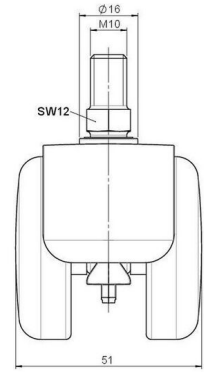

Standard D087

As of: May 23, 2026

Description	Model	Carton Quantity
DDZB 87 -44 X10	D087	100 pcs per Carton

Technical Details

Product Type	Furniture caster
Wheel diameter	50mm
Load capacity	50kg
Overall height with fixing	63mm
Wheel:	
Wheel type	Hard wheel
Wheel color	RAL 9005 Jet black
Housing:	
Housing form	hooded, with neck diameter
Neck diameter	16mm
Housing material	Zinc die-cast
Housing color	RAL 9005 Jet black
Mobility concept	Freewheel
Fixing	M10x15mm Threaded stem
Description	DDZB 87 -44 X10

Fixings

Compatible with the following available fixings:

No-Noise™ Stem:

- 11x19,5mm with 11,4mm circlip
- 11x19,5mm with 110,6mm circlip

Push fit stems:

- 10x22mm with 10,3mm circlip
- 10x22mm with 10,5mm circlip
- 11x19,5mm with 11,4mm circlip
- 11x19,5mm with 11,8mm circlip
- 11x22mm with 11,4mm circlip
- 11x22mm with 11,6mm circlip
- 11x22mm with 11,8mm circlip

Threaded stems:

- M8x15mm
- M8x20mm
- M8x25mm
- M10x15mm
- M10x20mm
- M10x25mm
- M10x30mm
- M10x40mm
- M12x20mm

Square plates:

- 38x38mm
- 55x55mm
- 60x60mm