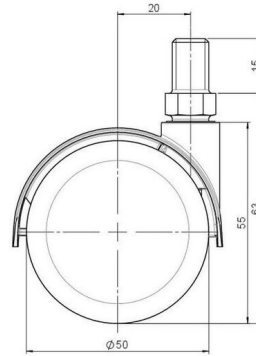

Standard D087

As of: May 23, 2026

Description	Model	Carton Quantity
DDZB 87 -44 X10	D087	100 pcs per Carton

Technical Details

Product Type	Furniture caster
Wheel diameter	50mm
Load capacity	50kg
Overall height with fixing	63mm
Wheel:	
Wheel type	Hard wheel
Wheel color	RAL 9005 Jet black
Housing:	
Housing form	hooded, with neck diameter
Neck diameter	16mm
Housing material	Zinc die-cast
Housing color	RAL 9005 Jet black
Mobility concept	Freewheel
Fixing	M10x15mm Threaded stem
Description	DDZB 87 -44 X10

Fixings

Compatible with the following available fixings:

No-Noise™ Stem:

- 11x19,5mm with 11,4mm circlip
- 11x19,5mm with 110,6mm circlip

Push fit stems:

- 10x22mm with 10,3mm circlip
- 10x22mm with 10,5mm circlip
- 11x19,5mm with 11,4mm circlip
- 11x19,5mm with 11,8mm circlip
- 11x22mm with 11,4mm circlip
- 11x22mm with 11,6mm circlip
- 11x22mm with 11,8mm circlip

Threaded stems:

- M8x15mm
- M8x20mm
- M8x25mm
- M10x15mm
- M10x20mm
- M10x25mm
- M10x30mm
- M10x40mm
- M12x20mm

Square plates:

- 38x38mm
- 55x55mm
- 60x60mm