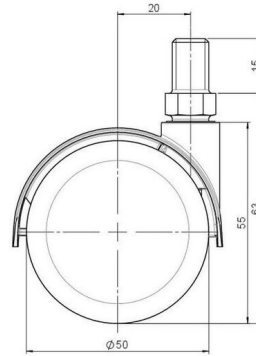

Standard D087

As of: July 07, 2026

Description	Model	Carton Quantity
DDZB 87 -44 X10	D087	100 pcs per Carton

Technical Details

Product Type	Furniture caster
Wheel diameter	50mm
Load capacity	50kg
Overall height with fixing	63mm
Wheel:	
Wheel type	Hard wheel
Wheel color	RAL 9005 Jet black
Housing:	
Housing form	hooded, with neck diameter
Neck diameter	16mm
Housing material	Zinc die-cast
Housing color	RAL 9005 Jet black
Mobility concept	Freewheel
Fixing	M10x15mm Threaded stem
Description	DDZB 87 -44 X10

Fixings

Compatible with the following available fixings:

No-Noise™ Stem:

- 11x19,5mm with 11,4mm circlip
- 11x19,5mm with 110,6mm circlip

Push fit stems:

- 10x22mm with 10,3mm circlip
- 10x22mm with 10,5mm circlip
- 11x19,5mm with 11,4mm circlip
- 11x19,5mm with 11,8mm circlip
- 11x22mm with 11,4mm circlip
- 11x22mm with 11,6mm circlip
- 11x22mm with 11,8mm circlip

Threaded stems:

- M8x15mm
- M8x20mm
- M8x25mm
- M10x15mm
- M10x20mm
- M10x25mm
- M10x30mm
- M10x40mm
- M12x20mm

Square plates:

- 38x38mm
- 55x55mm
- 60x60mm