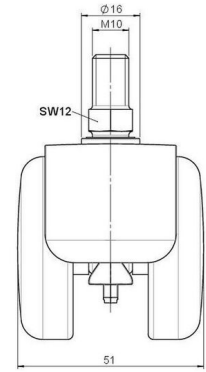

Standard D087

As of: July 07, 2026

Description	Model	Carton Quantity
DDZB 87 -44 X10	D087	100 pcs per Carton

Technical Details

Product Type	Furniture caster
Wheel diameter	50mm
Load capacity	50kg
Overall height with fixing	63mm
Wheel:	
Wheel type	Hard wheel
Wheel color	RAL 9005 Jet black
Housing:	
Housing form	hooded, with neck diameter
Neck diameter	16mm
Housing material	Zinc die-cast
Housing color	RAL 9005 Jet black
Mobility concept	Freewheel
Fixing	M10x15mm Threaded stem
Description	DDZB 87 -44 X10

Fixings

Compatible with the following available fixings:

No-Noise™ Stem:

- 11x19,5mm with 11,4mm circlip
- 11x19,5mm with 110,6mm circlip

Push fit stems:

- 10x22mm with 10,3mm circlip
- 10x22mm with 10,5mm circlip
- 11x19,5mm with 11,4mm circlip
- 11x19,5mm with 11,8mm circlip
- 11x22mm with 11,4mm circlip
- 11x22mm with 11,6mm circlip
- 11x22mm with 11,8mm circlip

Threaded stems:

- M8x15mm
- M8x20mm
- M8x25mm
- M10x15mm
- M10x20mm
- M10x25mm
- M10x30mm
- M10x40mm
- M12x20mm

Square plates:

- 38x38mm
- 55x55mm
- 60x60mm