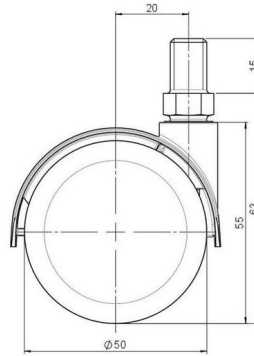

Standard D087

As of: April 02, 2026

Description	Model	Carton Quantity
DDZB 87 -44 X10	D087	100 pcs per Carton

Technical Details

Product Type	Furniture caster
Wheel diameter	50mm
Load capacity	50kg
Overall height with fixing	63mm
Wheel:	
Wheel type	Hard wheel
Wheel color	RAL 9005 Jet black
Housing:	
Housing form	hooded, with neck diameter
Neck diameter	16mm
Housing material	Zinc die-cast
Housing color	RAL 9005 Jet black
Mobility concept	Freewheel
Fixing	M10x15mm Threaded stem
Description	DDZB 87 -44 X10

Fixings

Compatible with the following available fixings:

No-Noise™ Stem:

- 11x19,5mm with 11,4mm circlip
- 11x19,5mm with 110,6mm circlip

Push fit stems:

- 10x22mm with 10,3mm circlip
- 10x22mm with 10,5mm circlip
- 11x19,5mm with 11,4mm circlip
- 11x19,5mm with 11,8mm circlip
- 11x22mm with 11,4mm circlip
- 11x22mm with 11,6mm circlip
- 11x22mm with 11,8mm circlip

Threaded stems:

- M8x15mm
- M8x20mm
- M8x25mm
- M10x15mm
- M10x20mm
- M10x25mm
- M10x30mm
- M10x40mm
- M12x20mm

Square plates:

- 38x38mm
- 55x55mm
- 60x60mm