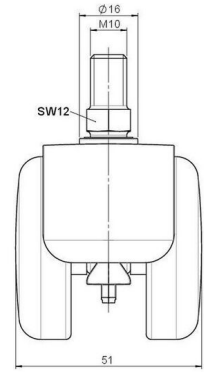

Standard D087

As of: April 02, 2026

Description	Model	Carton Quantity
DDZB 87 -44 X10	D087	100 pcs per Carton

Technical Details

Product Type	Furniture caster
Wheel diameter	50mm
Load capacity	50kg
Overall height with fixing	63mm
Wheel:	
Wheel type	Hard wheel
Wheel color	RAL 9005 Jet black
Housing:	
Housing form	hooded, with neck diameter
Neck diameter	16mm
Housing material	Zinc die-cast
Housing color	RAL 9005 Jet black
Mobility concept	Freewheel
Fixing	M10x15mm Threaded stem
Description	DDZB 87 -44 X10

Fixings

Compatible with the following available fixings:

No-Noise™ Stem:

- 11x19,5mm with 11,4mm circlip
- 11x19,5mm with 110,6mm circlip

Push fit stems:

- 10x22mm with 10,3mm circlip
- 10x22mm with 10,5mm circlip
- 11x19,5mm with 11,4mm circlip
- 11x19,5mm with 11,8mm circlip
- 11x22mm with 11,4mm circlip
- 11x22mm with 11,6mm circlip
- 11x22mm with 11,8mm circlip

Threaded stems:

- M8x15mm
- M8x20mm
- M8x25mm
- M10x15mm
- M10x20mm
- M10x25mm
- M10x30mm
- M10x40mm
- M12x20mm

Square plates:

- 38x38mm
- 55x55mm
- 60x60mm