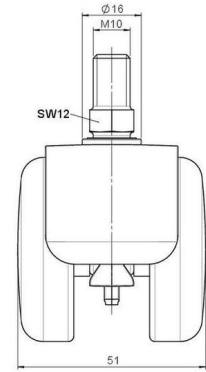

Standard D087

As of: April 02, 2026

Description	Model	Carton Quantity
DDZB 87 -44 X10	D087	100 pcs per Carton

Technical Details

Product Type	Furniture caster
Wheel diameter	50mm
Load capacity	50kg
Overall height with fixing	63mm
Wheel:	
Wheel type	Hard wheel
Wheel color	RAL 9005 Jet black
Housing:	
Housing form	hooded, with neck diameter
Neck diameter	16mm
Housing material	Zinc die-cast
Housing color	Matte chrome
Mobility concept	Freewheel
Fixing	M10x15mm Threaded stem
Description	DDZB 87 -44 X10

Fixings

Compatible with the following available fixings:

No-Noise™ Stem:

- 11x19,5mm with 11,4mm circlip
- 11x19,5mm with 110,6mm circlip

Push fit stems:

- 10x22mm with 10,3mm circlip
- 10x22mm with 10,5mm circlip
- 11x19,5mm with 11,4mm circlip
- 11x19,5mm with 11,8mm circlip
- 11x22mm with 11,4mm circlip
- 11x22mm with 11,6mm circlip
- 11x22mm with 11,8mm circlip

Threaded stems:

- M8x15mm
- M8x20mm
- M8x25mm
- M10x15mm
- M10x20mm
- M10x25mm
- M10x30mm
- M10x40mm
- M12x20mm

Square plates:

- 38x38mm
- 55x55mm
- 60x60mm