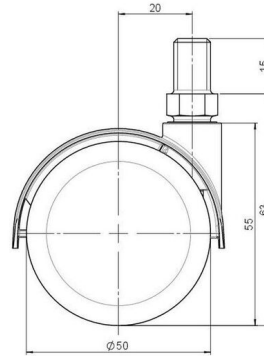

Standard D087

As of: April 02, 2026

Description	Model	Carton Quantity
DDZB 87 -44 X10	D087	100 pcs per Carton

Technical Details

Product Type	Furniture caster
Wheel diameter	50mm
Load capacity	50kg
Overall height with fixing	63mm
Wheel:	
Wheel type	Hard wheel
Wheel color	RAL 9005 Jet black
Housing:	
Housing form	hooded, with neck diameter
Neck diameter	16mm
Housing material	Zinc die-cast
Housing color	Matte chrome
Mobility concept	Freewheel
Fixing	M10x15mm Threaded stem
Description	DDZB 87 -44 X10

Fixings

Compatible with the following available fixings:

No-Noise™ Stem:

- 11x19,5mm with 11,4mm circlip
- 11x19,5mm with 110,6mm circlip

Push fit stems:

- 10x22mm with 10,3mm circlip
- 10x22mm with 10,5mm circlip
- 11x19,5mm with 11,4mm circlip
- 11x19,5mm with 11,8mm circlip
- 11x22mm with 11,4mm circlip
- 11x22mm with 11,6mm circlip
- 11x22mm with 11,8mm circlip

Threaded stems:

- M8x15mm
- M8x20mm
- M8x25mm
- M10x15mm
- M10x20mm
- M10x25mm
- M10x30mm
- M10x40mm
- M12x20mm

Square plates:

- 38x38mm
- 55x55mm
- 60x60mm