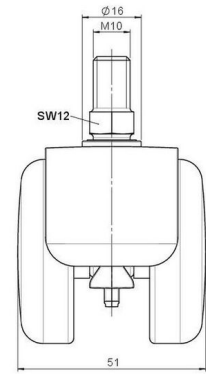

Standard D087

As of: May 23, 2026

Description	Model	Carton Quantity
DDZB 87 -44 X10	D087	100 pcs per Carton

Technical Details

Product Type	Furniture caster
Wheel diameter	50mm
Load capacity	50kg
Overall height with fixing	63mm
Wheel:	
Wheel type	Hard wheel
Wheel color	RAL 9005 Jet black
Housing:	
Housing form	hooded, with neck diameter
Neck diameter	16mm
Housing material	Zinc die-cast
Housing color	Matte chrome
Mobility concept	Freewheel
Fixing	M10x15mm Threaded stem
Description	DDZB 87 -44 X10

Fixings

Compatible with the following available fixings:

No-Noise™ Stem:

- 11x19,5mm with 11,4mm circlip
- 11x19,5mm with 110,6mm circlip

Push fit stems:

- 10x22mm with 10,3mm circlip
- 10x22mm with 10,5mm circlip
- 11x19,5mm with 11,4mm circlip
- 11x19,5mm with 11,8mm circlip
- 11x22mm with 11,4mm circlip
- 11x22mm with 11,6mm circlip
- 11x22mm with 11,8mm circlip

Threaded stems:

- M8x15mm
- M8x20mm
- M8x25mm
- M10x15mm
- M10x20mm
- M10x25mm
- M10x30mm
- M10x40mm
- M12x20mm

Square plates:

- 38x38mm
- 55x55mm
- 60x60mm