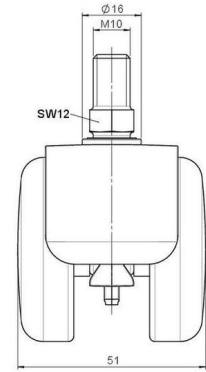

Standard D087

As of: July 07, 2026

Description	Model	Carton Quantity
DDZB 87 -44 X10	D087	100 pcs per Carton

Technical Details

Product Type	Furniture caster
Wheel diameter	50mm
Load capacity	50kg
Overall height with fixing	63mm
Wheel:	
Wheel type	Hard wheel
Wheel color	RAL 9005 Jet black
Housing:	
Housing form	hooded, with neck diameter
Neck diameter	16mm
Housing material	Zinc die-cast
Housing color	Matte chrome
Mobility concept	Freewheel
Fixing	M10x15mm Threaded stem
Description	DDZB 87 -44 X10

Fixings

Compatible with the following available fixings:

No-Noise™ Stem:

- 11x19,5mm with 11,4mm circlip
- 11x19,5mm with 110,6mm circlip

Push fit stems:

- 10x22mm with 10,3mm circlip
- 10x22mm with 10,5mm circlip
- 11x19,5mm with 11,4mm circlip
- 11x19,5mm with 11,8mm circlip
- 11x22mm with 11,4mm circlip
- 11x22mm with 11,6mm circlip
- 11x22mm with 11,8mm circlip

Threaded stems:

- M8x15mm
- M8x20mm
- M8x25mm
- M10x15mm
- M10x20mm
- M10x25mm
- M10x30mm
- M10x40mm
- M12x20mm

Square plates:

- 38x38mm
- 55x55mm
- 60x60mm