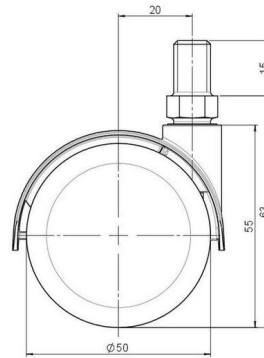

Standard D087

As of: May 23, 2026

Description	Model	Carton Quantity
DDZB 87 -44 X10	D087	100 pcs per Carton

Technical Details

Product Type	Furniture caster
Wheel diameter	50mm
Load capacity	50kg
Overall height with fixing	63mm
Wheel:	
Wheel type	Hard wheel
Wheel color	RAL 9005 Jet black
Housing:	
Housing form	hooded, with neck diameter
Neck diameter	16mm
Housing material	Zinc die-cast
Housing color	Matte chrome
Mobility concept	Freewheel
Fixing	M10x15mm Threaded stem
Description	DDZB 87 -44 X10

Fixings

Compatible with the following available fixings:

No-Noise™ Stem:

- 11x19,5mm with 11,4mm circlip
- 11x19,5mm with 110,6mm circlip

Push fit stems:

- 10x22mm with 10,3mm circlip
- 10x22mm with 10,5mm circlip
- 11x19,5mm with 11,4mm circlip
- 11x19,5mm with 11,8mm circlip
- 11x22mm with 11,4mm circlip
- 11x22mm with 11,6mm circlip
- 11x22mm with 11,8mm circlip

Threaded stems:

- M8x15mm
- M8x20mm
- M8x25mm
- M10x15mm
- M10x20mm
- M10x25mm
- M10x30mm
- M10x40mm
- M12x20mm

Square plates:

- 38x38mm
- 55x55mm
- 60x60mm