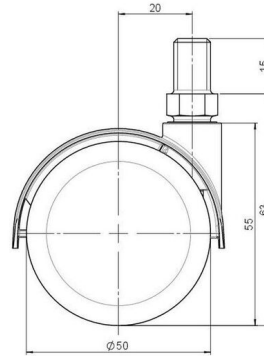

Standard D087

As of: July 07, 2026

Description	Model	Carton Quantity
DDZB 87 -44 X10	D087	100 pcs per Carton

Technical Details

Product Type	Furniture caster
Wheel diameter	50mm
Load capacity	50kg
Overall height with fixing	63mm
Wheel:	
Wheel type	Hard wheel
Wheel color	RAL 9005 Jet black
Housing:	
Housing form	hooded, with neck diameter
Neck diameter	16mm
Housing material	Zinc die-cast
Housing color	Matte chrome
Mobility concept	Freewheel
Fixing	M10x15mm Threaded stem
Description	DDZB 87 -44 X10

Fixings

Compatible with the following available fixings:

No-Noise™ Stem:

- 11x19,5mm with 11,4mm circlip
- 11x19,5mm with 110,6mm circlip

Push fit stems:

- 10x22mm with 10,3mm circlip
- 10x22mm with 10,5mm circlip
- 11x19,5mm with 11,4mm circlip
- 11x19,5mm with 11,8mm circlip
- 11x22mm with 11,4mm circlip
- 11x22mm with 11,6mm circlip
- 11x22mm with 11,8mm circlip

Threaded stems:

- M8x15mm
- M8x20mm
- M8x25mm
- M10x15mm
- M10x20mm
- M10x25mm
- M10x30mm
- M10x40mm
- M12x20mm

Square plates:

- 38x38mm
- 55x55mm
- 60x60mm