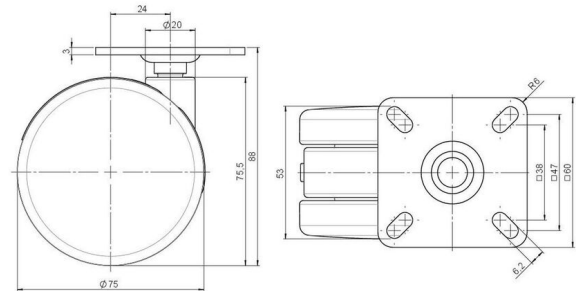

## Technical Details

Product Type	Furniture caster
Wheel diameter	75mm
Load capacity	75kg
Overall height with fixing	88mm
<b>Wheel:</b>	
Wheel type	Hard wheel
Wheel color	RAL 9006 White aluminium
<b>Housing:</b>	
Housing form	unhooded, with neck diameter
Neck diameter	20mm
Housing material	Zinc die-cast
Housing color	RAL 9006 White aluminium
Mobility concept	Freewheel
Fixing	60x60mm Plate
Description	DDZB375 - 3 X 1

### No-Noise™ Stem:

- 11x19,5mm with 11,4mm circlip
- 11x19,5mm with 110,6mm circlip

### Threaded stems:

- M8x15mm
- M8x20mm
- M8x25mm
- M10x15mm
- M10x20mm
- M10x25mm
- M10x30mm
- M10x40mm
- M12x20mm

### Square plates:

- 38x38mm
- 55x55mm
- 60x60mm