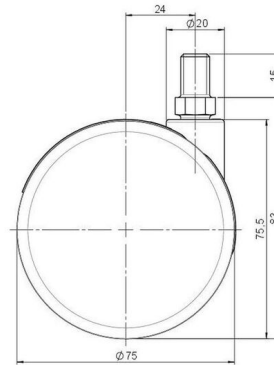

Standard D375

As of: May 26, 2026

Description	Model	Carton Quantity
DDZB375 - 3 X10	D375	120 pcs per Carton

Technical Details

Product Type	Furniture caster
Wheel diameter	75mm
Load capacity	75kg
Overall height with fixing	83mm
Wheel:	
Wheel type	Hard wheel
Wheel color	RAL 9005 Jet black
Housing:	
Housing form	unhooded, with neck diameter
Neck diameter	20mm
Housing material	Zinc die-cast
Housing color	Shiny chrome
Mobility concept	Freewheel
Fixing	M10x15mm Threaded stem
Description	DDZB375 - 3 X10

Fixings

Compatible with the following available fixings:

No-Noise™ Stem:

- 11x19,5mm with 11,4mm circlip
- 11x19,5mm with 110,6mm circlip

Push fit stems:

- 10x22mm with 10,3mm circlip
- 10x22mm with 10,5mm circlip
- 11x19,5mm with 11,4mm circlip
- 11x19,5mm with 11,8mm circlip
- 11x22mm with 11,4mm circlip
- 11x22mm with 11,6mm circlip
- 11x22mm with 11,8mm circlip

Threaded stems:

- M8x15mm
- M8x20mm
- M8x25mm
- M10x15mm
- M10x20mm
- M10x25mm
- M10x30mm
- M10x40mm
- M12x20mm

Square plates:

- 38x38mm
- 55x55mm
- 60x60mm