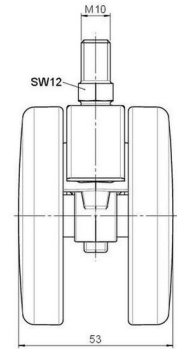

Standard D375

As of: May 26, 2026

Description	Model	Carton Quantity
DDZB375 - 3 X10	D375	120 pcs per Carton

Technical Details

Product Type	Furniture caster
Wheel diameter	75mm
Load capacity	75kg
Overall height with fixing	83mm
Wheel:	
Wheel type	Hard wheel
Wheel color	RAL 9005 Jet black
Housing:	
Housing form	unhooded, with neck diameter
Neck diameter	20mm
Housing material	Zinc die-cast
Housing color	Shiny chrome
Mobility concept	Freewheel
Fixing	M10x15mm Threaded stem
Description	DDZB375 - 3 X10

Fixings

Compatible with the following available fixings:

No-Noise™ Stem:

- 11x19,5mm with 11,4mm circlip
- 11x19,5mm with 110,6mm circlip

Push fit stems:

- 10x22mm with 10,3mm circlip
- 10x22mm with 10,5mm circlip
- 11x19,5mm with 11,4mm circlip
- 11x19,5mm with 11,8mm circlip
- 11x22mm with 11,4mm circlip
- 11x22mm with 11,6mm circlip
- 11x22mm with 11,8mm circlip

Threaded stems:

- M8x15mm
- M8x20mm
- M8x25mm
- M10x15mm
- M10x20mm
- M10x25mm
- M10x30mm
- M10x40mm
- M12x20mm

Square plates:

- 38x38mm
- 55x55mm
- 60x60mm