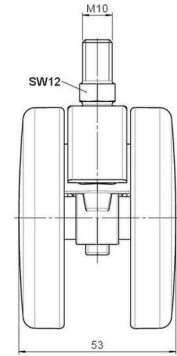

## Technical Details

Product Type	Furniture caster
Wheel diameter	75mm
Load capacity	75kg
Overall height with fixing	83mm
<b>Wheel:</b>	
Wheel type	Hard wheel
Wheel color	RAL 9005 Jet black
<b>Housing:</b>	
Housing form	unhooded, with neck diameter
Neck diameter	20mm
Housing material	Zinc die-cast
Housing color	RAL 9005 Jet black
Mobility concept	Freewheel
Fixing	M10x15mm Threaded stem
Description	DDZB375 - 3 X10

### No-Noise™ Stem:

- 11x19,5mm with 11,4mm circlip
- 11x19,5mm with 110,6mm circlip

### Threaded stems:

- M8x15mm
- M8x20mm
- M8x25mm
- M10x15mm
- M10x20mm
- M10x25mm
- M10x30mm
- M10x40mm
- M12x20mm

### Square plates:

- 38x38mm
- 55x55mm
- 60x60mm