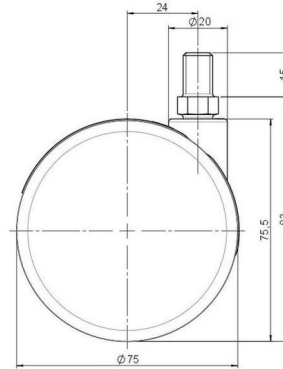

## Technical Details

Product Type	Furniture caster
Wheel diameter	75mm
Load capacity	75kg
Overall height with fixing	83mm
<b>Wheel:</b>	
Wheel type	Hard wheel
Wheel color	RAL 9005 Jet black
<b>Housing:</b>	
Housing form	unhooded, with neck diameter
Neck diameter	20mm
Housing material	Zinc die-cast
Housing color	RAL 9005 Jet black
Mobility concept	Freewheel
Fixing	M10x15mm Threaded stem
Description	DDZB375 - 3 X10

### No-Noise™ Stem:

- 11x19,5mm with 11,4mm circlip
- 11x19,5mm with 110,6mm circlip

### Threaded stems:

- M8x15mm
- M8x20mm
- M8x25mm
- M10x15mm
- M10x20mm
- M10x25mm
- M10x30mm
- M10x40mm
- M12x20mm

### Square plates:

- 38x38mm
- 55x55mm
- 60x60mm