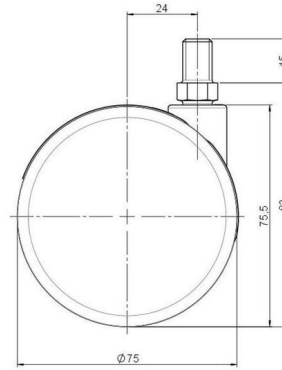

Standard D375

As of: June 27, 2026

Description	Model	Carton Quantity
DDZB375 - 3 X10	D375	120 pcs per Carton

Technical Details

Product Type	Furniture caster
Wheel diameter	75mm
Load capacity	75kg
Overall height with fixing	83mm
Wheel:	
Wheel type	Hard wheel
Wheel color	RAL 9006 White aluminium
Housing:	
Housing form	unhooded, with neck diameter
Neck diameter	20mm
Housing material	Zinc die-cast
Housing color	RAL 9006 White aluminium
Mobility concept	Freewheel
Fixing	M10x15mm Threaded stem
Description	DDZB375 - 3 X10

Fixings

Compatible with the following available fixings:

No-Noise™ Stem:

- 11x19,5mm with 11,4mm circlip
- 11x19,5mm with 110,6mm circlip

Push fit stems:

- 10x22mm with 10,3mm circlip
- 10x22mm with 10,5mm circlip
- 11x19,5mm with 11,4mm circlip
- 11x19,5mm with 11,8mm circlip
- 11x22mm with 11,4mm circlip
- 11x22mm with 11,6mm circlip
- 11x22mm with 11,8mm circlip

Threaded stems:

- M8x15mm
- M8x20mm
- M8x25mm
- M10x15mm
- M10x20mm
- M10x25mm
- M10x30mm
- M10x40mm
- M12x20mm

Square plates:

- 38x38mm
- 55x55mm
- 60x60mm