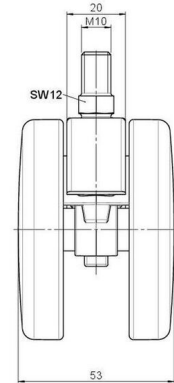

Standard D375

As of: June 27, 2026

Description	Model	Carton Quantity
DDZB375 - 3 X10	D375	120 pcs per Carton

Technical Details

Product Type	Furniture caster
Wheel diameter	75mm
Load capacity	75kg
Overall height with fixing	83mm
Wheel:	
Wheel type	Hard wheel
Wheel color	RAL 9006 White aluminium
Housing:	
Housing form	unhooded, with neck diameter
Neck diameter	20mm
Housing material	Zinc die-cast
Housing color	RAL 9006 White aluminium
Mobility concept	Freewheel
Fixing	M10x15mm Threaded stem
Description	DDZB375 - 3 X10

Fixings

Compatible with the following available fixings:

No-Noise™ Stem:

- 11x19,5mm with 11,4mm circlip
- 11x19,5mm with 110,6mm circlip

Push fit stems:

- 10x22mm with 10,3mm circlip
- 10x22mm with 10,5mm circlip
- 11x19,5mm with 11,4mm circlip
- 11x19,5mm with 11,8mm circlip
- 11x22mm with 11,4mm circlip
- 11x22mm with 11,6mm circlip
- 11x22mm with 11,8mm circlip

Threaded stems:

- M8x15mm
- M8x20mm
- M8x25mm
- M10x15mm
- M10x20mm
- M10x25mm
- M10x30mm
- M10x40mm
- M12x20mm

Square plates:

- 38x38mm
- 55x55mm
- 60x60mm