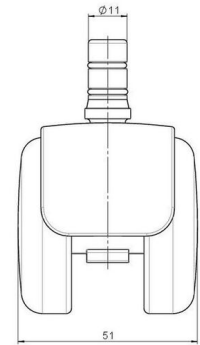

Standard D483

As of: July 07, 2026

Description	Model	Carton Quantity
DDZB483 -44X2NN	D483	100 pcs per Carton

Technical Details

Product Type	Furniture caster
Wheel diameter	50mm
Load capacity	50kg
Overall height with fixing	58mm
Wheel:	
Wheel type	Hard wheel
Wheel color	RAL 9005 Jet black
Housing:	
Housing form	hooded, without neck
Neck diameter	Universal neck
Housing material	Zinc die-cast
Housing color	Other
Mobility concept	Freewheel
Fixing	No-Noise™ Stem, 11x19,5mm Push fit stem with double circlips, 11,4mm
Description	DDZB483 -44X2NN

Fixings

Compatible with the following available fixings:

No-Noise™ Stem:

- 11x19,5mm with 11,4mm circlip
- 11x19,5mm with 110,6mm circlip

Push fit stems:

- 10x22mm with 10,3mm circlip
- 10x22mm with 10,5mm circlip
- 11x19,5mm with 11,4mm circlip
- 11x19,5mm with 11,8mm circlip
- 11x22mm with 11,4mm circlip
- 11x22mm with 11,6mm circlip
- 11x22mm with 11,8mm circlip

Threaded stems:

- M8x15mm
- M8x20mm
- M8x25mm
- M10x15mm
- M10x20mm
- M10x25mm
- M10x30mm
- M10x40mm
- M12x20mm

Square plates:

- 38x38mm
- 55x55mm
- 60x60mm