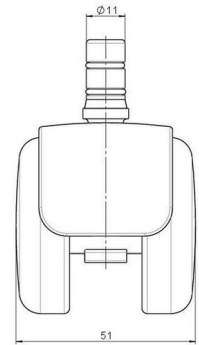

Standard D483

As of: April 04, 2026

Description	Model	Carton Quantity
DDZB483 -44X2NN	D483	100 pcs per Carton

Technical Details

Product Type	Furniture caster
Wheel diameter	50mm
Load capacity	50kg
Overall height with fixing	58mm
Wheel:	
Wheel type	Hard wheel
Wheel color	RAL 9005 Jet black
Housing:	
Housing form	hooded, without neck
Neck diameter	Universal neck
Housing material	Zinc die-cast
Housing color	Other
Mobility concept	Freewheel
Fixing	No-Noise™ Stem, 11x19,5mm Push fit stem with double circlips, 11,4mm
Description	DDZB483 -44X2NN

Fixings

Compatible with the following available fixings:

No-Noise™ Stem:

- 11x19,5mm with 11,4mm circlip
- 11x19,5mm with 110,6mm circlip

Push fit stems:

- 10x22mm with 10,3mm circlip
- 10x22mm with 10,5mm circlip
- 11x19,5mm with 11,4mm circlip
- 11x19,5mm with 11,8mm circlip
- 11x22mm with 11,4mm circlip
- 11x22mm with 11,6mm circlip
- 11x22mm with 11,8mm circlip

Threaded stems:

- M8x15mm
- M8x20mm
- M8x25mm
- M10x15mm
- M10x20mm
- M10x25mm
- M10x30mm
- M10x40mm
- M12x20mm

Square plates:

- 38x38mm
- 55x55mm
- 60x60mm