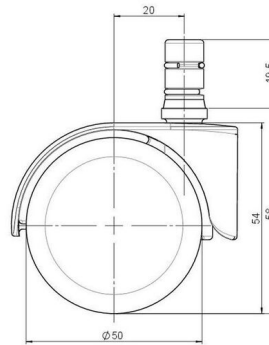

Standard D483

As of: April 06, 2026

Description	Model	Carton Quantity
DDZB483 -44X2NN	D483	100 pcs per Carton

Technical Details

Product Type	Furniture caster
Wheel diameter	50mm
Load capacity	50kg
Overall height with fixing	58mm
Wheel:	
Wheel type	Hard wheel
Wheel color	RAL 9005 Jet black
Housing:	
Housing form	hooded, without neck
Neck diameter	Universal neck
Housing material	Zinc die-cast
Housing color	Other
Mobility concept	Freewheel
Fixing	No-Noise™ Stem, 11x19,5mm Push fit stem with double circlips, 11,4mm
Description	DDZB483 -44X2NN

Fixings

Compatible with the following available fixings:

No-Noise™ Stem:

- 11x19,5mm with 11,4mm circlip
- 11x19,5mm with 110,6mm circlip

Push fit stems:

- 10x22mm with 10,3mm circlip
- 10x22mm with 10,5mm circlip
- 11x19,5mm with 11,4mm circlip
- 11x19,5mm with 11,8mm circlip
- 11x22mm with 11,4mm circlip
- 11x22mm with 11,6mm circlip
- 11x22mm with 11,8mm circlip

Threaded stems:

- M8x15mm
- M8x20mm
- M8x25mm
- M10x15mm
- M10x20mm
- M10x25mm
- M10x30mm
- M10x40mm
- M12x20mm

Square plates:

- 38x38mm
- 55x55mm
- 60x60mm