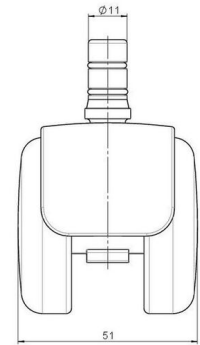

Standard D483

As of: April 06, 2026

Description	Model	Carton Quantity
DDZB483 -44X2NN	D483	100 pcs per Carton

Technical Details

Product Type	Furniture caster
Wheel diameter	50mm
Load capacity	50kg
Overall height with fixing	58mm
Wheel:	
Wheel type	Hard wheel
Wheel color	RAL 9005 Jet black
Housing:	
Housing form	hooded, without neck
Neck diameter	Universal neck
Housing material	Zinc die-cast
Housing color	Other
Mobility concept	Freewheel
Fixing	No-Noise™ Stem, 11x19,5mm Push fit stem with double circlips, 11,4mm
Description	DDZB483 -44X2NN

Fixings

Compatible with the following available fixings:

No-Noise™ Stem:

- 11x19,5mm with 11,4mm circlip
- 11x19,5mm with 110,6mm circlip

Push fit stems:

- 10x22mm with 10,3mm circlip
- 10x22mm with 10,5mm circlip
- 11x19,5mm with 11,4mm circlip
- 11x19,5mm with 11,8mm circlip
- 11x22mm with 11,4mm circlip
- 11x22mm with 11,6mm circlip
- 11x22mm with 11,8mm circlip

Threaded stems:

- M8x15mm
- M8x20mm
- M8x25mm
- M10x15mm
- M10x20mm
- M10x25mm
- M10x30mm
- M10x40mm
- M12x20mm

Square plates:

- 38x38mm
- 55x55mm
- 60x60mm