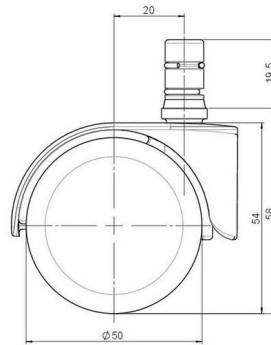

Standard D483

As of: April 04, 2026

Description	Model	Carton Quantity
DDZB483 -44X2NN	D483	100 pcs per Carton

Technical Details

Product Type	Furniture caster
Wheel diameter	50mm
Load capacity	50kg
Overall height with fixing	58mm
Wheel:	
Wheel type	Hard wheel
Wheel color	RAL 9005 Jet black
Housing:	
Housing form	hooded, without neck
Neck diameter	Universal neck
Housing material	Zinc die-cast
Housing color	Other
Mobility concept	Freewheel
Fixing	No-Noise™ Stem, 11x19,5mm Push fit stem with double circlips, 11,4mm
Description	DDZB483 -44X2NN

Fixings

Compatible with the following available fixings:

No-Noise™ Stem:

- 11x19,5mm with 11,4mm circlip
- 11x19,5mm with 110,6mm circlip

Push fit stems:

- 10x22mm with 10,3mm circlip
- 10x22mm with 10,5mm circlip
- 11x19,5mm with 11,4mm circlip
- 11x19,5mm with 11,8mm circlip
- 11x22mm with 11,4mm circlip
- 11x22mm with 11,6mm circlip
- 11x22mm with 11,8mm circlip

Threaded stems:

- M8x15mm
- M8x20mm
- M8x25mm
- M10x15mm
- M10x20mm
- M10x25mm
- M10x30mm
- M10x40mm
- M12x20mm

Square plates:

- 38x38mm
- 55x55mm
- 60x60mm