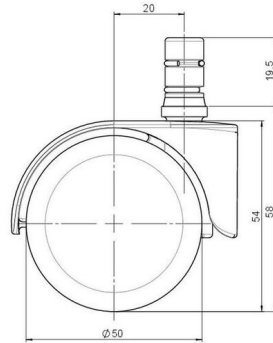

## Technical Details

Product Type	Furniture caster
Wheel diameter	50mm
Load capacity	50kg
Overall height with fixing	58mm
<b>Wheel:</b>	
Wheel type	Hard wheel
Wheel color	RAL 9005 Jet black
<b>Housing:</b>	
Housing form	hooded, without neck
Neck diameter	Universal neck
Housing material	Zinc die-cast
Housing color	Other
Mobility concept	Freewheel
Fixing	No-Noise™ Stem, 11x19,5mm Push fit stem with double circlips, 11,4mm
Description	DDZB483 -44X2NN

### No-Noise™ Stem:

- 11x19,5mm with 11,4mm circlip
- 11x19,5mm with 110,6mm circlip

### Threaded stems:

- M8x15mm
- M8x20mm
- M8x25mm
- M10x15mm
- M10x20mm
- M10x25mm
- M10x30mm
- M10x40mm
- M12x20mm

### Square plates:

- 38x38mm
- 55x55mm
- 60x60mm