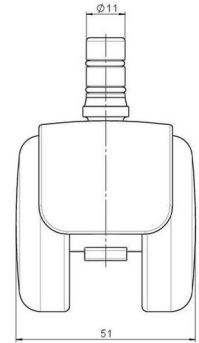

## Technical Details

Product Type	Furniture caster
Wheel diameter	50mm
Load capacity	50kg
Overall height with fixing	58mm
<b>Wheel:</b>	
Wheel type	Hard wheel
Wheel color	RAL 9005 Jet black
<b>Housing:</b>	
Housing form	hooded, without neck
Neck diameter	Universal neck
Housing material	Zinc die-cast
Housing color	Other
Mobility concept	Freewheel
Fixing	No-Noise™ Stem, 11x19,5mm Push fit stem with double circlips, 11,4mm
Description	DDZB483 -44X2NN

### No-Noise™ Stem:

- 11x19,5mm with 11,4mm circlip
- 11x19,5mm with 110,6mm circlip

### Threaded stems:

- M8x15mm
- M8x20mm
- M8x25mm
- M10x15mm
- M10x20mm
- M10x25mm
- M10x30mm
- M10x40mm
- M12x20mm

### Square plates:

- 38x38mm
- 55x55mm
- 60x60mm