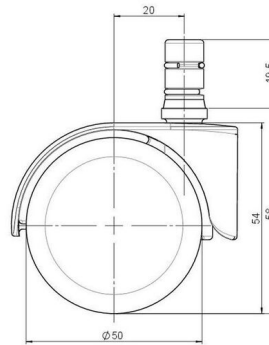

Standard D483

As of: July 07, 2026

Description	Model	Carton Quantity
DDZB483 -44X2NN	D483	100 pcs per Carton

Technical Details

Product Type	Furniture caster
Wheel diameter	50mm
Load capacity	50kg
Overall height with fixing	58mm
Wheel:	
Wheel type	Hard wheel
Wheel color	RAL 9005 Jet black
Housing:	
Housing form	hooded, without neck
Neck diameter	Universal neck
Housing material	Zinc die-cast
Housing color	Other
Mobility concept	Freewheel
Fixing	No-Noise™ Stem, 11x19,5mm Push fit stem with double circlips, 11,4mm
Description	DDZB483 -44X2NN

Fixings

Compatible with the following available fixings:

No-Noise™ Stem:

- 11x19,5mm with 11,4mm circlip
- 11x19,5mm with 110,6mm circlip

Push fit stems:

- 10x22mm with 10,3mm circlip
- 10x22mm with 10,5mm circlip
- 11x19,5mm with 11,4mm circlip
- 11x19,5mm with 11,8mm circlip
- 11x22mm with 11,4mm circlip
- 11x22mm with 11,6mm circlip
- 11x22mm with 11,8mm circlip

Threaded stems:

- M8x15mm
- M8x20mm
- M8x25mm
- M10x15mm
- M10x20mm
- M10x25mm
- M10x30mm
- M10x40mm
- M12x20mm

Square plates:

- 38x38mm
- 55x55mm
- 60x60mm