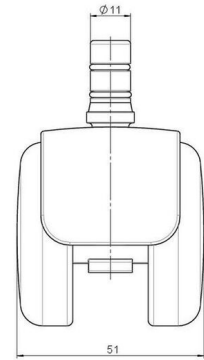

Standard D483

As of: July 07, 2026

Description	Model	Carton Quantity
DDZB483 -44X2NN	D483	100 pcs per Carton

Technical Details

Product Type	Furniture caster
Wheel diameter	50mm
Load capacity	50kg
Overall height with fixing	58mm
Wheel:	
Wheel type	Hard wheel
Wheel color	RAL 9005 Jet black
Housing:	
Housing form	hooded, without neck
Neck diameter	Universal neck
Housing material	Zinc die-cast
Housing color	Shiny chrome
Mobility concept	Freewheel
Fixing	No-Noise™ Stem, 11x19,5mm Push fit stem with double circlips, 11,4mm
Description	DDZB483 -44X2NN

Fixings

Compatible with the following available fixings:

No-Noise™ Stem:

- 11x19,5mm with 11,4mm circlip
- 11x19,5mm with 110,6mm circlip

Push fit stems:

- 10x22mm with 10,3mm circlip
- 10x22mm with 10,5mm circlip
- 11x19,5mm with 11,4mm circlip
- 11x19,5mm with 11,8mm circlip
- 11x22mm with 11,4mm circlip
- 11x22mm with 11,6mm circlip
- 11x22mm with 11,8mm circlip

Threaded stems:

- M8x15mm
- M8x20mm
- M8x25mm
- M10x15mm
- M10x20mm
- M10x25mm
- M10x30mm
- M10x40mm
- M12x20mm

Square plates:

- 38x38mm
- 55x55mm
- 60x60mm