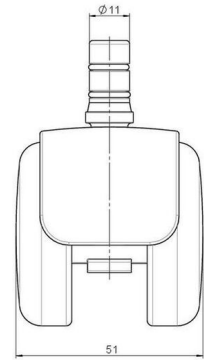

Standard D483

As of: April 04, 2026

Description	Model	Carton Quantity
DDZB483 -44X2NN	D483	100 pcs per Carton

Technical Details

Product Type	Furniture caster
Wheel diameter	50mm
Load capacity	50kg
Overall height with fixing	58mm
Wheel:	
Wheel type	Hard wheel
Wheel color	RAL 9005 Jet black
Housing:	
Housing form	hooded, without neck
Neck diameter	Universal neck
Housing material	Zinc die-cast
Housing color	Shiny chrome
Mobility concept	Freewheel
Fixing	No-Noise™ Stem, 11x19,5mm Push fit stem with double circlips, 11,4mm
Description	DDZB483 -44X2NN

Fixings

Compatible with the following available fixings:

No-Noise™ Stem:

- 11x19,5mm with 11,4mm circlip
- 11x19,5mm with 110,6mm circlip

Push fit stems:

- 10x22mm with 10,3mm circlip
- 10x22mm with 10,5mm circlip
- 11x19,5mm with 11,4mm circlip
- 11x19,5mm with 11,8mm circlip
- 11x22mm with 11,4mm circlip
- 11x22mm with 11,6mm circlip
- 11x22mm with 11,8mm circlip

Threaded stems:

- M8x15mm
- M8x20mm
- M8x25mm
- M10x15mm
- M10x20mm
- M10x25mm
- M10x30mm
- M10x40mm
- M12x20mm

Square plates:

- 38x38mm
- 55x55mm
- 60x60mm