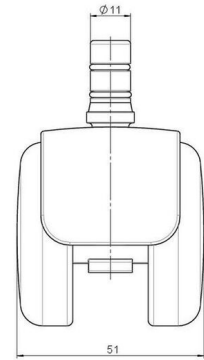

Standard D483

As of: May 23, 2026

Description	Model	Carton Quantity
DDZB483 -44X2NN	D483	100 pcs per Carton

Technical Details

Product Type	Furniture caster
Wheel diameter	50mm
Load capacity	50kg
Overall height with fixing	58mm
Wheel:	
Wheel type	Hard wheel
Wheel color	RAL 9005 Jet black
Housing:	
Housing form	hooded, without neck
Neck diameter	Universal neck
Housing material	Zinc die-cast
Housing color	Shiny chrome
Mobility concept	Freewheel
Fixing	No-Noise™ Stem, 11x19,5mm Push fit stem with double circlips, 11,4mm
Description	DDZB483 -44X2NN

Fixings

Compatible with the following available fixings:

No-Noise™ Stem:

- 11x19,5mm with 11,4mm circlip
- 11x19,5mm with 110,6mm circlip

Push fit stems:

- 10x22mm with 10,3mm circlip
- 10x22mm with 10,5mm circlip
- 11x19,5mm with 11,4mm circlip
- 11x19,5mm with 11,8mm circlip
- 11x22mm with 11,4mm circlip
- 11x22mm with 11,6mm circlip
- 11x22mm with 11,8mm circlip

Threaded stems:

- M8x15mm
- M8x20mm
- M8x25mm
- M10x15mm
- M10x20mm
- M10x25mm
- M10x30mm
- M10x40mm
- M12x20mm

Square plates:

- 38x38mm
- 55x55mm
- 60x60mm