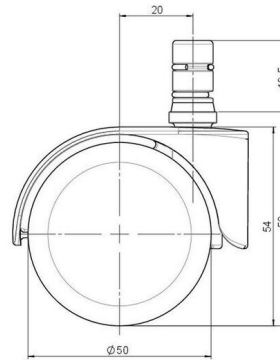

Standard D483

As of: May 23, 2026

Description	Model	Carton Quantity
DDZB483 -44X2NN	D483	100 pcs per Carton

Technical Details

Product Type	Furniture caster
Wheel diameter	50mm
Load capacity	50kg
Overall height with fixing	58mm
Wheel:	
Wheel type	Hard wheel
Wheel color	RAL 9005 Jet black
Housing:	
Housing form	hooded, without neck
Neck diameter	Universal neck
Housing material	Zinc die-cast
Housing color	Shiny chrome
Mobility concept	Freewheel
Fixing	No-Noise™ Stem, 11x19,5mm Push fit stem with double circlips, 11,4mm
Description	DDZB483 -44X2NN

Fixings

Compatible with the following available fixings:

No-Noise™ Stem:

- 11x19,5mm with 11,4mm circlip
- 11x19,5mm with 110,6mm circlip

Push fit stems:

- 10x22mm with 10,3mm circlip
- 10x22mm with 10,5mm circlip
- 11x19,5mm with 11,4mm circlip
- 11x19,5mm with 11,8mm circlip
- 11x22mm with 11,4mm circlip
- 11x22mm with 11,6mm circlip
- 11x22mm with 11,8mm circlip

Threaded stems:

- M8x15mm
- M8x20mm
- M8x25mm
- M10x15mm
- M10x20mm
- M10x25mm
- M10x30mm
- M10x40mm
- M12x20mm

Square plates:

- 38x38mm
- 55x55mm
- 60x60mm