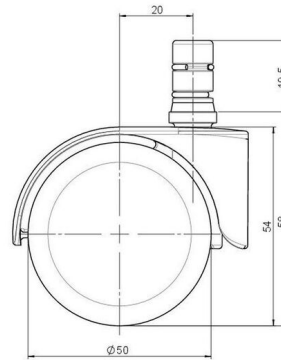

Standard D483

As of: April 04, 2026

Description	Model	Carton Quantity
DDZB483 -44X2NN	D483	100 pcs per Carton

Technical Details

Product Type	Furniture caster
Wheel diameter	50mm
Load capacity	50kg
Overall height with fixing	58mm
Wheel:	
Wheel type	Hard wheel
Wheel color	RAL 9005 Jet black
Housing:	
Housing form	hooded, without neck
Neck diameter	Universal neck
Housing material	Zinc die-cast
Housing color	Shiny chrome
Mobility concept	Freewheel
Fixing	No-Noise™ Stem, 11x19,5mm Push fit stem with double circlips, 11,4mm
Description	DDZB483 -44X2NN

Fixings

Compatible with the following available fixings:

No-Noise™ Stem:

- 11x19,5mm with 11,4mm circlip
- 11x19,5mm with 110,6mm circlip

Push fit stems:

- 10x22mm with 10,3mm circlip
- 10x22mm with 10,5mm circlip
- 11x19,5mm with 11,4mm circlip
- 11x19,5mm with 11,8mm circlip
- 11x22mm with 11,4mm circlip
- 11x22mm with 11,6mm circlip
- 11x22mm with 11,8mm circlip

Threaded stems:

- M8x15mm
- M8x20mm
- M8x25mm
- M10x15mm
- M10x20mm
- M10x25mm
- M10x30mm
- M10x40mm
- M12x20mm

Square plates:

- 38x38mm
- 55x55mm
- 60x60mm