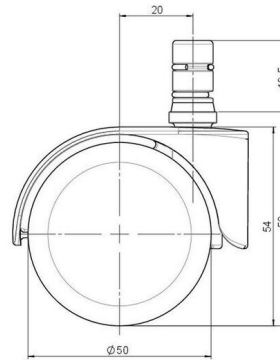

Standard D483

As of: July 07, 2026

Description	Model	Carton Quantity
DDZB483 -44X2NN	D483	100 pcs per Carton

Technical Details

Product Type	Furniture caster
Wheel diameter	50mm
Load capacity	50kg
Overall height with fixing	58mm
Wheel:	
Wheel type	Hard wheel
Wheel color	RAL 9005 Jet black
Housing:	
Housing form	hooded, without neck
Neck diameter	Universal neck
Housing material	Zinc die-cast
Housing color	Shiny chrome
Mobility concept	Freewheel
Fixing	No-Noise™ Stem, 11x19,5mm Push fit stem with double circlips, 11,4mm
Description	DDZB483 -44X2NN

Fixings

Compatible with the following available fixings:

No-Noise™ Stem:

- 11x19,5mm with 11,4mm circlip
- 11x19,5mm with 110,6mm circlip

Push fit stems:

- 10x22mm with 10,3mm circlip
- 10x22mm with 10,5mm circlip
- 11x19,5mm with 11,4mm circlip
- 11x19,5mm with 11,8mm circlip
- 11x22mm with 11,4mm circlip
- 11x22mm with 11,6mm circlip
- 11x22mm with 11,8mm circlip

Threaded stems:

- M8x15mm
- M8x20mm
- M8x25mm
- M10x15mm
- M10x20mm
- M10x25mm
- M10x30mm
- M10x40mm
- M12x20mm

Square plates:

- 38x38mm
- 55x55mm
- 60x60mm