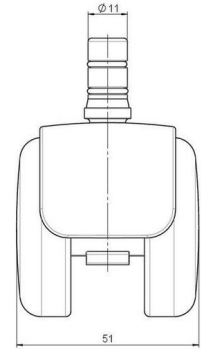

## Technical Details

Product Type	Furniture caster
Wheel diameter	50mm
Load capacity	50kg
Overall height with fixing	58mm
<b>Wheel:</b>	
Wheel type	Hard wheel
Wheel color	RAL 9005 Jet black
<b>Housing:</b>	
Housing form	hooded, without neck
Neck diameter	Universal neck
Housing material	Zinc die-cast
Housing color	Shiny chrome
Mobility concept	Freewheel
Fixing	No-Noise™ Stem, 11x19,5mm Push fit stem with double circlips, 11,4mm
Description	DDZB483 -44X2NN

### No-Noise™ Stem:

- 11x19,5mm with 11,4mm circlip
- 11x19,5mm with 110,6mm circlip

### Push fit stems:

- 10x22mm with 10,3mm circlip
- 10x22mm with 10,5mm circlip
- 11x19,5mm with 11,4mm circlip
- 11x19,5mm with 11,8mm circlip
- 11x22mm with 11,4mm circlip
- 11x22mm with 11,6mm circlip
- 11x22mm with 11,8mm circlip

### Square plates:

- 38x38mm
- 55x55mm
- 60x60mm