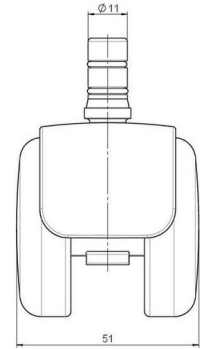

Standard D483

As of: April 04, 2026

Description	Model	Carton Quantity
DDZB483 -44X2NN	D483	100 pcs per Carton

Technical Details

Product Type	Furniture caster
Wheel diameter	50mm
Load capacity	50kg
Overall height with fixing	58mm
Wheel:	
Wheel type	Hard wheel
Wheel color	RAL 9005 Jet black
Housing:	
Housing form	hooded, without neck
Neck diameter	Universal neck
Housing material	Zinc die-cast
Housing color	Shiny chrome
Mobility concept	Freewheel
Fixing	No-Noise™ Stem, 11x19,5mm Push fit stem with double circlips, 11,4mm
Description	DDZB483 -44X2NN

Fixings

Compatible with the following available fixings:

No-Noise™ Stem:

- 11x19,5mm with 11,4mm circlip
- 11x19,5mm with 110,6mm circlip

Push fit stems:

- 10x22mm with 10,3mm circlip
- 10x22mm with 10,5mm circlip
- 11x19,5mm with 11,4mm circlip
- 11x19,5mm with 11,8mm circlip
- 11x22mm with 11,4mm circlip
- 11x22mm with 11,6mm circlip
- 11x22mm with 11,8mm circlip

Threaded stems:

- M8x15mm
- M8x20mm
- M8x25mm
- M10x15mm
- M10x20mm
- M10x25mm
- M10x30mm
- M10x40mm
- M12x20mm

Square plates:

- 38x38mm
- 55x55mm
- 60x60mm