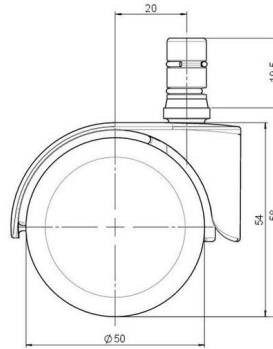

Standard D483

As of: April 04, 2026

Description	Model	Carton Quantity
DDZB483 -44X2NN	D483	100 pcs per Carton

Technical Details

Product Type	Furniture caster
Wheel diameter	50mm
Load capacity	50kg
Overall height with fixing	58mm
Wheel:	
Wheel type	Hard wheel
Wheel color	RAL 9005 Jet black
Housing:	
Housing form	hooded, without neck
Neck diameter	Universal neck
Housing material	Zinc die-cast
Housing color	Shiny chrome
Mobility concept	Freewheel
Fixing	No-Noise™ Stem, 11x19,5mm Push fit stem with double circlips, 11,4mm
Description	DDZB483 -44X2NN

Fixings

Compatible with the following available fixings:

No-Noise™ Stem:

- 11x19,5mm with 11,4mm circlip
- 11x19,5mm with 110,6mm circlip

Push fit stems:

- 10x22mm with 10,3mm circlip
- 10x22mm with 10,5mm circlip
- 11x19,5mm with 11,4mm circlip
- 11x19,5mm with 11,8mm circlip
- 11x22mm with 11,4mm circlip
- 11x22mm with 11,6mm circlip
- 11x22mm with 11,8mm circlip

Threaded stems:

- M8x15mm
- M8x20mm
- M8x25mm
- M10x15mm
- M10x20mm
- M10x25mm
- M10x30mm
- M10x40mm
- M12x20mm

Square plates:

- 38x38mm
- 55x55mm
- 60x60mm