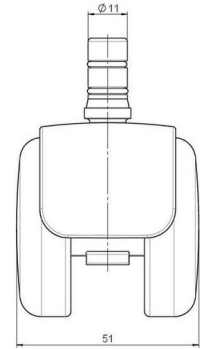

Standard D483

As of: July 07, 2026

Description	Model	Carton Quantity
DDZB483 -44X2NN	D483	100 pcs per Carton

Technical Details

Product Type	Furniture caster
Wheel diameter	50mm
Load capacity	50kg
Overall height with fixing	58mm
Wheel:	
Wheel type	Hard wheel
Wheel color	RAL 9005 Jet black
Housing:	
Housing form	hooded, without neck
Neck diameter	Universal neck
Housing material	Zinc die-cast
Housing color	Shiny chrome
Mobility concept	Freewheel
Fixing	No-Noise™ Stem, 11x19,5mm Push fit stem with double circlips, 11,4mm
Description	DDZB483 -44X2NN

Fixings

Compatible with the following available fixings:

No-Noise™ Stem:

- 11x19,5mm with 11,4mm circlip
- 11x19,5mm with 110,6mm circlip

Push fit stems:

- 10x22mm with 10,3mm circlip
- 10x22mm with 10,5mm circlip
- 11x19,5mm with 11,4mm circlip
- 11x19,5mm with 11,8mm circlip
- 11x22mm with 11,4mm circlip
- 11x22mm with 11,6mm circlip
- 11x22mm with 11,8mm circlip

Threaded stems:

- M8x15mm
- M8x20mm
- M8x25mm
- M10x15mm
- M10x20mm
- M10x25mm
- M10x30mm
- M10x40mm
- M12x20mm

Square plates:

- 38x38mm
- 55x55mm
- 60x60mm