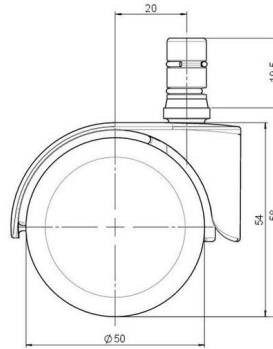

Standard D483

As of: July 07, 2026

Description	Model	Carton Quantity
DDZB483 -44X2NN	D483	100 pcs per Carton

Technical Details

Product Type	Furniture caster
Wheel diameter	50mm
Load capacity	50kg
Overall height with fixing	58mm
Wheel:	
Wheel type	Hard wheel
Wheel color	RAL 9005 Jet black
Housing:	
Housing form	hooded, without neck
Neck diameter	Universal neck
Housing material	Zinc die-cast
Housing color	Shiny chrome
Mobility concept	Freewheel
Fixing	No-Noise™ Stem, 11x19,5mm Push fit stem with double circlips, 11,4mm
Description	DDZB483 -44X2NN

Fixings

Compatible with the following available fixings:

No-Noise™ Stem:

- 11x19,5mm with 11,4mm circlip
- 11x19,5mm with 110,6mm circlip

Push fit stems:

- 10x22mm with 10,3mm circlip
- 10x22mm with 10,5mm circlip
- 11x19,5mm with 11,4mm circlip
- 11x19,5mm with 11,8mm circlip
- 11x22mm with 11,4mm circlip
- 11x22mm with 11,6mm circlip
- 11x22mm with 11,8mm circlip

Threaded stems:

- M8x15mm
- M8x20mm
- M8x25mm
- M10x15mm
- M10x20mm
- M10x25mm
- M10x30mm
- M10x40mm
- M12x20mm

Square plates:

- 38x38mm
- 55x55mm
- 60x60mm