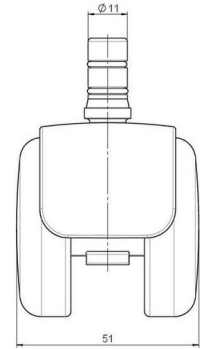

Standard D483

As of: April 04, 2026

Description	Model	Carton Quantity
DDZB483 -44X2NN	D483	100 pcs per Carton

Technical Details

Product Type	Furniture caster
Wheel diameter	50mm
Load capacity	50kg
Overall height with fixing	58mm
Wheel:	
Wheel type	Hard wheel
Wheel color	RAL 9005 Jet black
Housing:	
Housing form	hooded, without neck
Neck diameter	Universal neck
Housing material	Zinc die-cast
Housing color	Shiny chrome
Mobility concept	Freewheel
Fixing	No-Noise™ Stem, 11x19,5mm Push fit stem with double circlips, 11,4mm
Description	DDZB483 -44X2NN