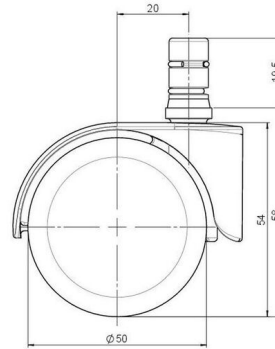

## Technical Details

Product Type	Furniture caster
Wheel diameter	50mm
Load capacity	50kg
Overall height with fixing	58mm
<b>Wheel:</b>	
Wheel type	Hard wheel
Wheel color	RAL 9005 Jet black
<b>Housing:</b>	
Housing form	hooded, without neck
Neck diameter	Universal neck
Housing material	Zinc die-cast
Housing color	Shiny chrome
Mobility concept	Freewheel
Fixing	No-Noise™ Stem, 11x19,5mm Push fit stem with double circlips, 11,4mm
Description	DDZB483 -44X2NN

### No-Noise™ Stem:

- 11x19,5mm with 11,4mm circlip
- 11x19,5mm with 110,6mm circlip

### Threaded stems:

- M8x15mm
- M8x20mm
- M8x25mm
- M10x15mm
- M10x20mm
- M10x25mm
- M10x30mm
- M10x40mm
- M12x20mm

### Square plates:

- 38x38mm
- 55x55mm
- 60x60mm