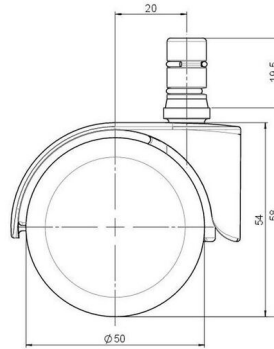

## Technical Details

Product Type	Furniture caster
Wheel diameter	50mm
Load capacity	50kg
Overall height with fixing	58mm
<b>Wheel:</b>	
Wheel type	Hard wheel
Wheel color	RAL 9005 Jet black
<b>Housing:</b>	
Housing form	hooded, without neck
Neck diameter	Universal neck
Housing material	Zinc die-cast
Housing color	Shiny chrome
Mobility concept	Freewheel
Fixing	No-Noise™ Stem, 11x19,5mm Push fit stem with double circlips, 11,4mm
Description	DDZB483 -44X2NN

### No-Noise™ Stem:

- 11x19,5mm with 11,4mm circlip
- 11x19,5mm with 110,6mm circlip

### Threaded stems:

- M8x15mm
- M8x20mm
- M8x25mm
- M10x15mm
- M10x20mm
- M10x25mm
- M10x30mm
- M10x40mm
- M12x20mm

### Square plates:

- 38x38mm
- 55x55mm
- 60x60mm